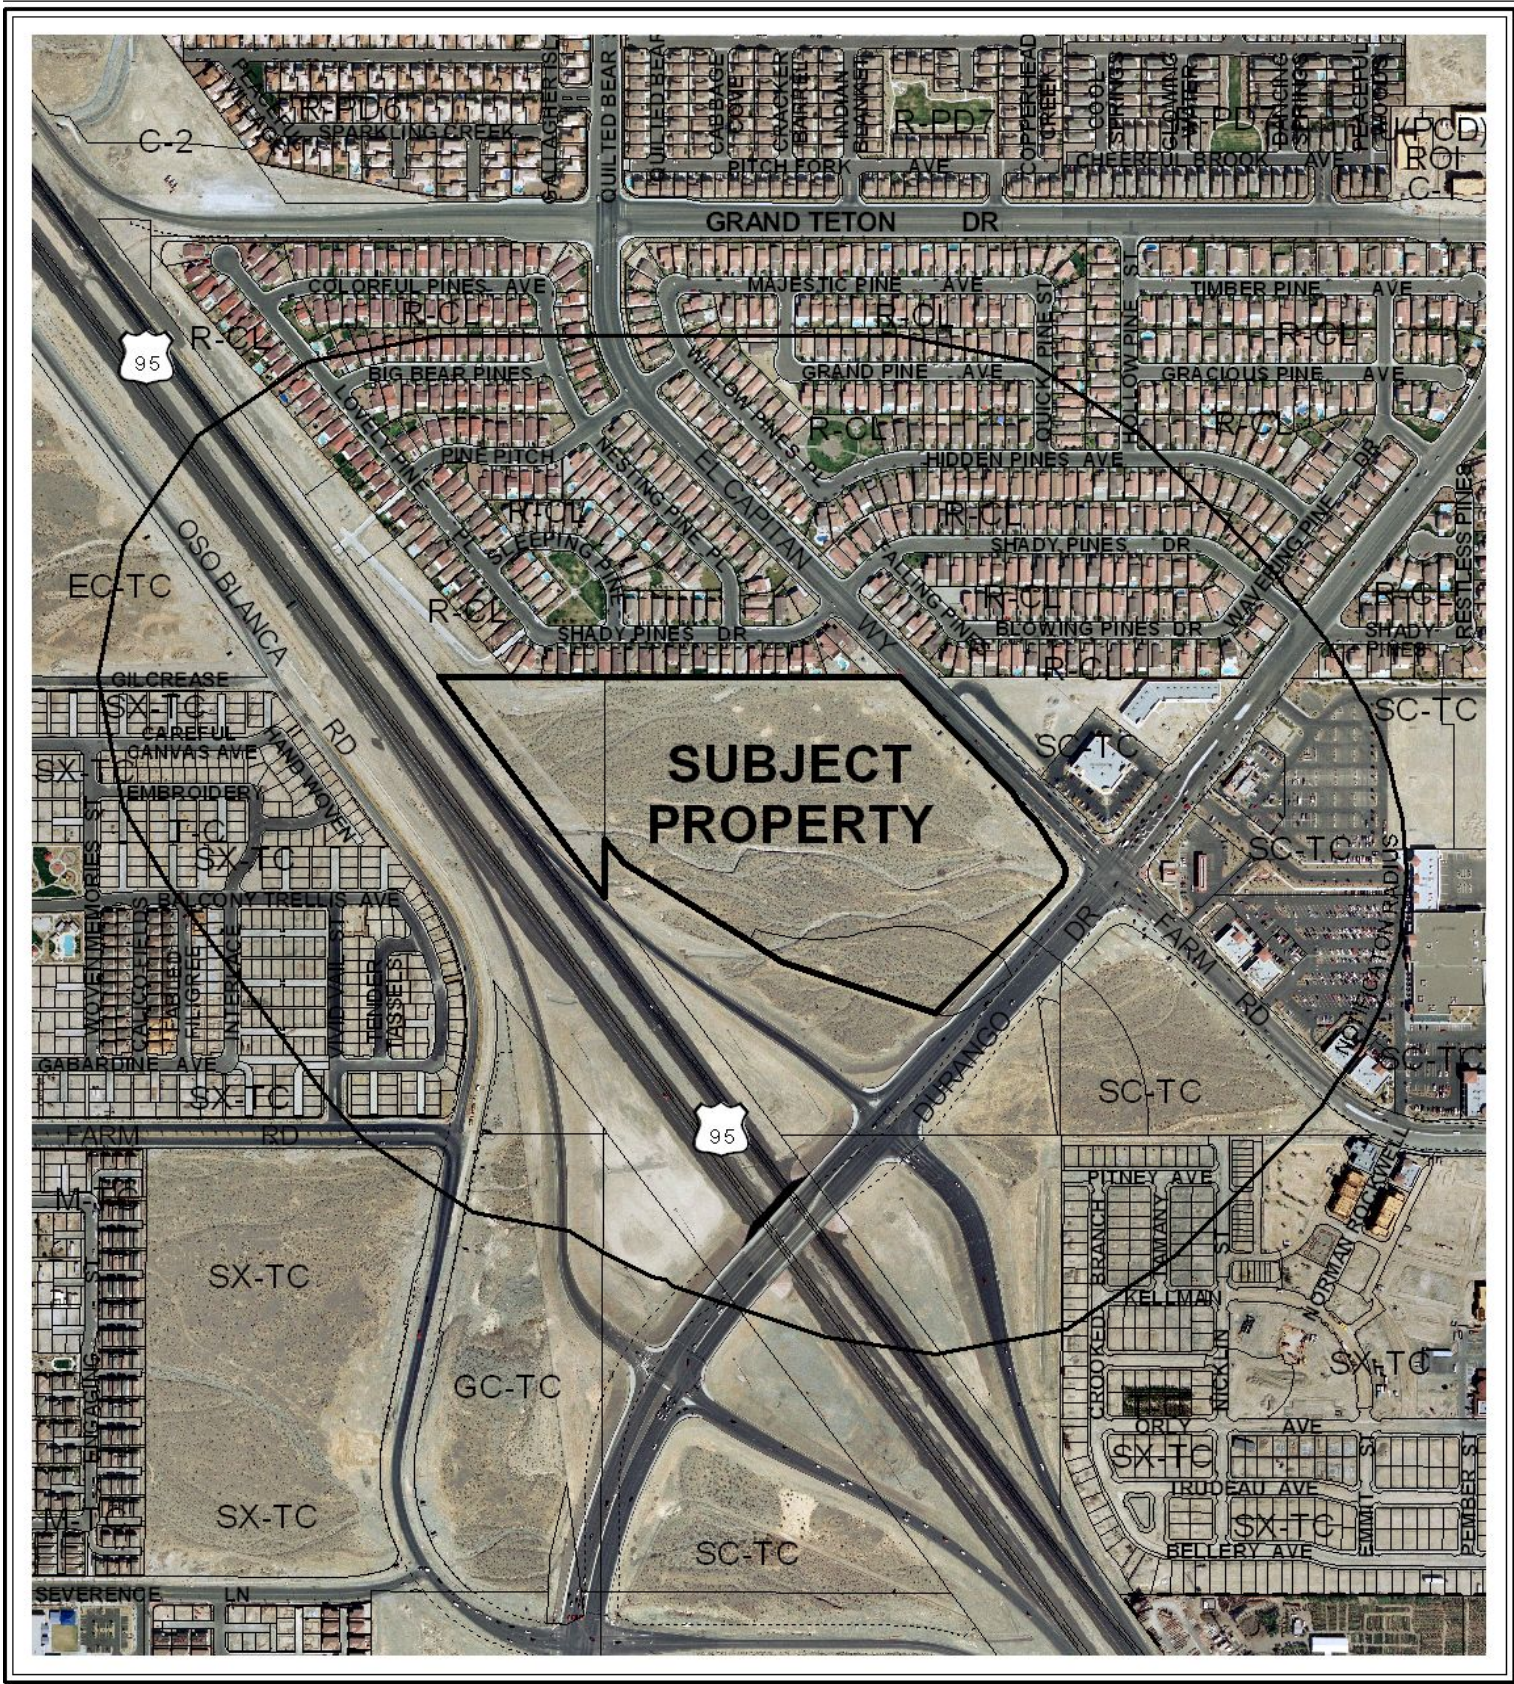

CASE: **VAR-25403**

RADIUS: 1000 FT

ZONING OF SUBJECT PROPERTY:

T-C (TOWN CENTER) ZONE [SC-TC (SERVICE COMMERCIAL - TOWN CENTER) SPECIAL LAND USE DESIGNATION]

CASE: VAR-25403

RADIUS: 1000 FT

ZONING OF SUBJECT PROPERTY:

T-C (TOWN CENTER) ZONE [SC-TC (SERVICE COMMERCIAL - TOWN CENTER) SPECIAL LAND USE DESIGNATION]