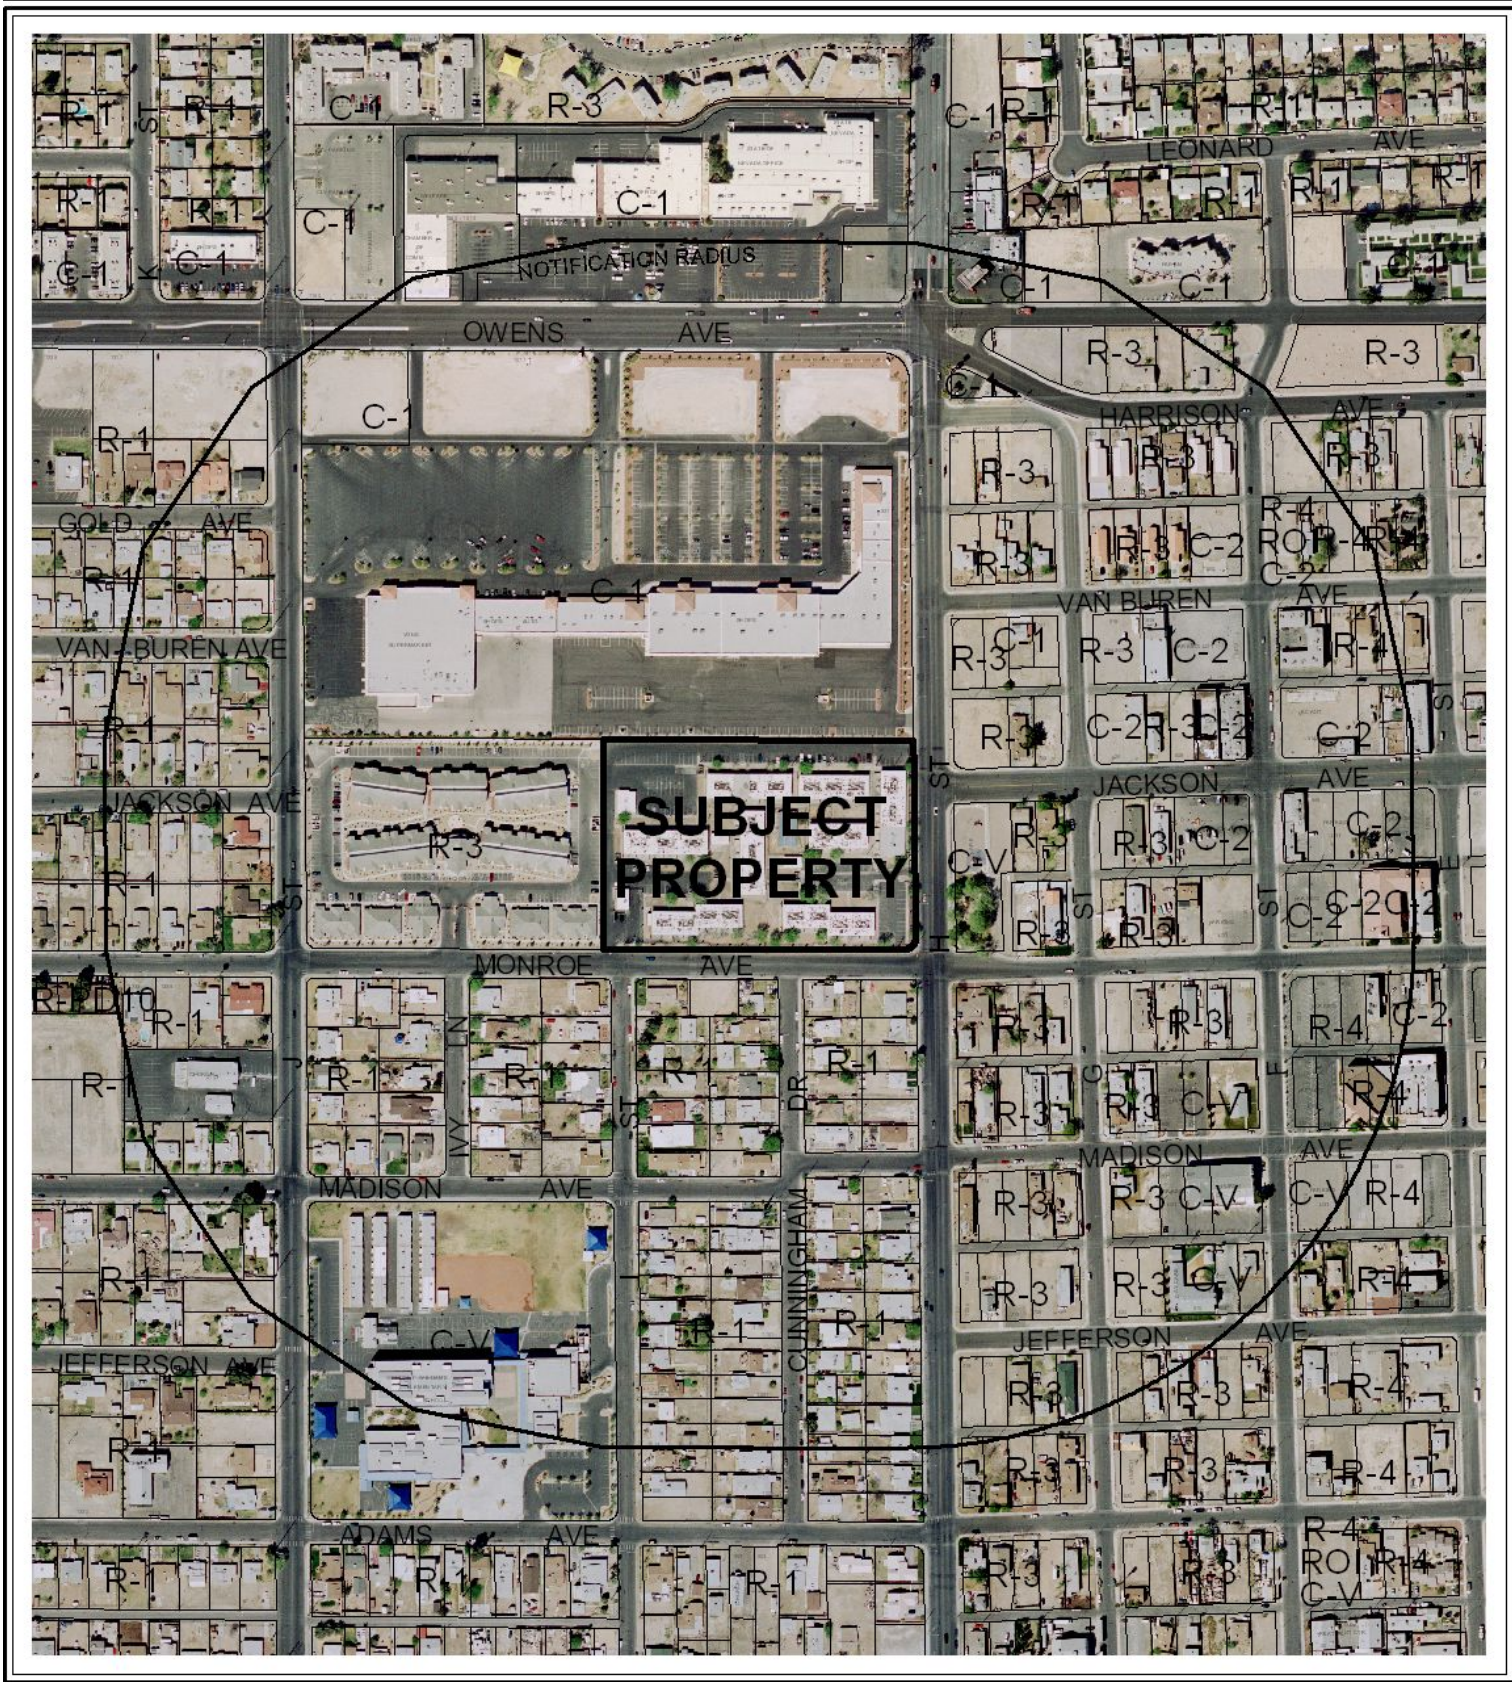

**SUBJECT  
PROPERTY**

**CASE: ZON-24787**

**RADIUS: 1000 FT**

**ZONING OF SUBJECT PROPERTY: R-3 (MEDIUM DENSITY RESIDENTIAL)**

**PROPOSED ZONING OF SUBJECT PROPERTY: R-5 (APARTMENT)**

**CASE: ZON-24787**

**RADIUS: 1000 FT**

**ZONING OF SUBJECT PROPERTY: R-3 (MEDIUM DENSITY RESIDENTIAL)**

**PROPOSED ZONING OF SUBJECT PROPERTY: R-5 (APARTMENT)**