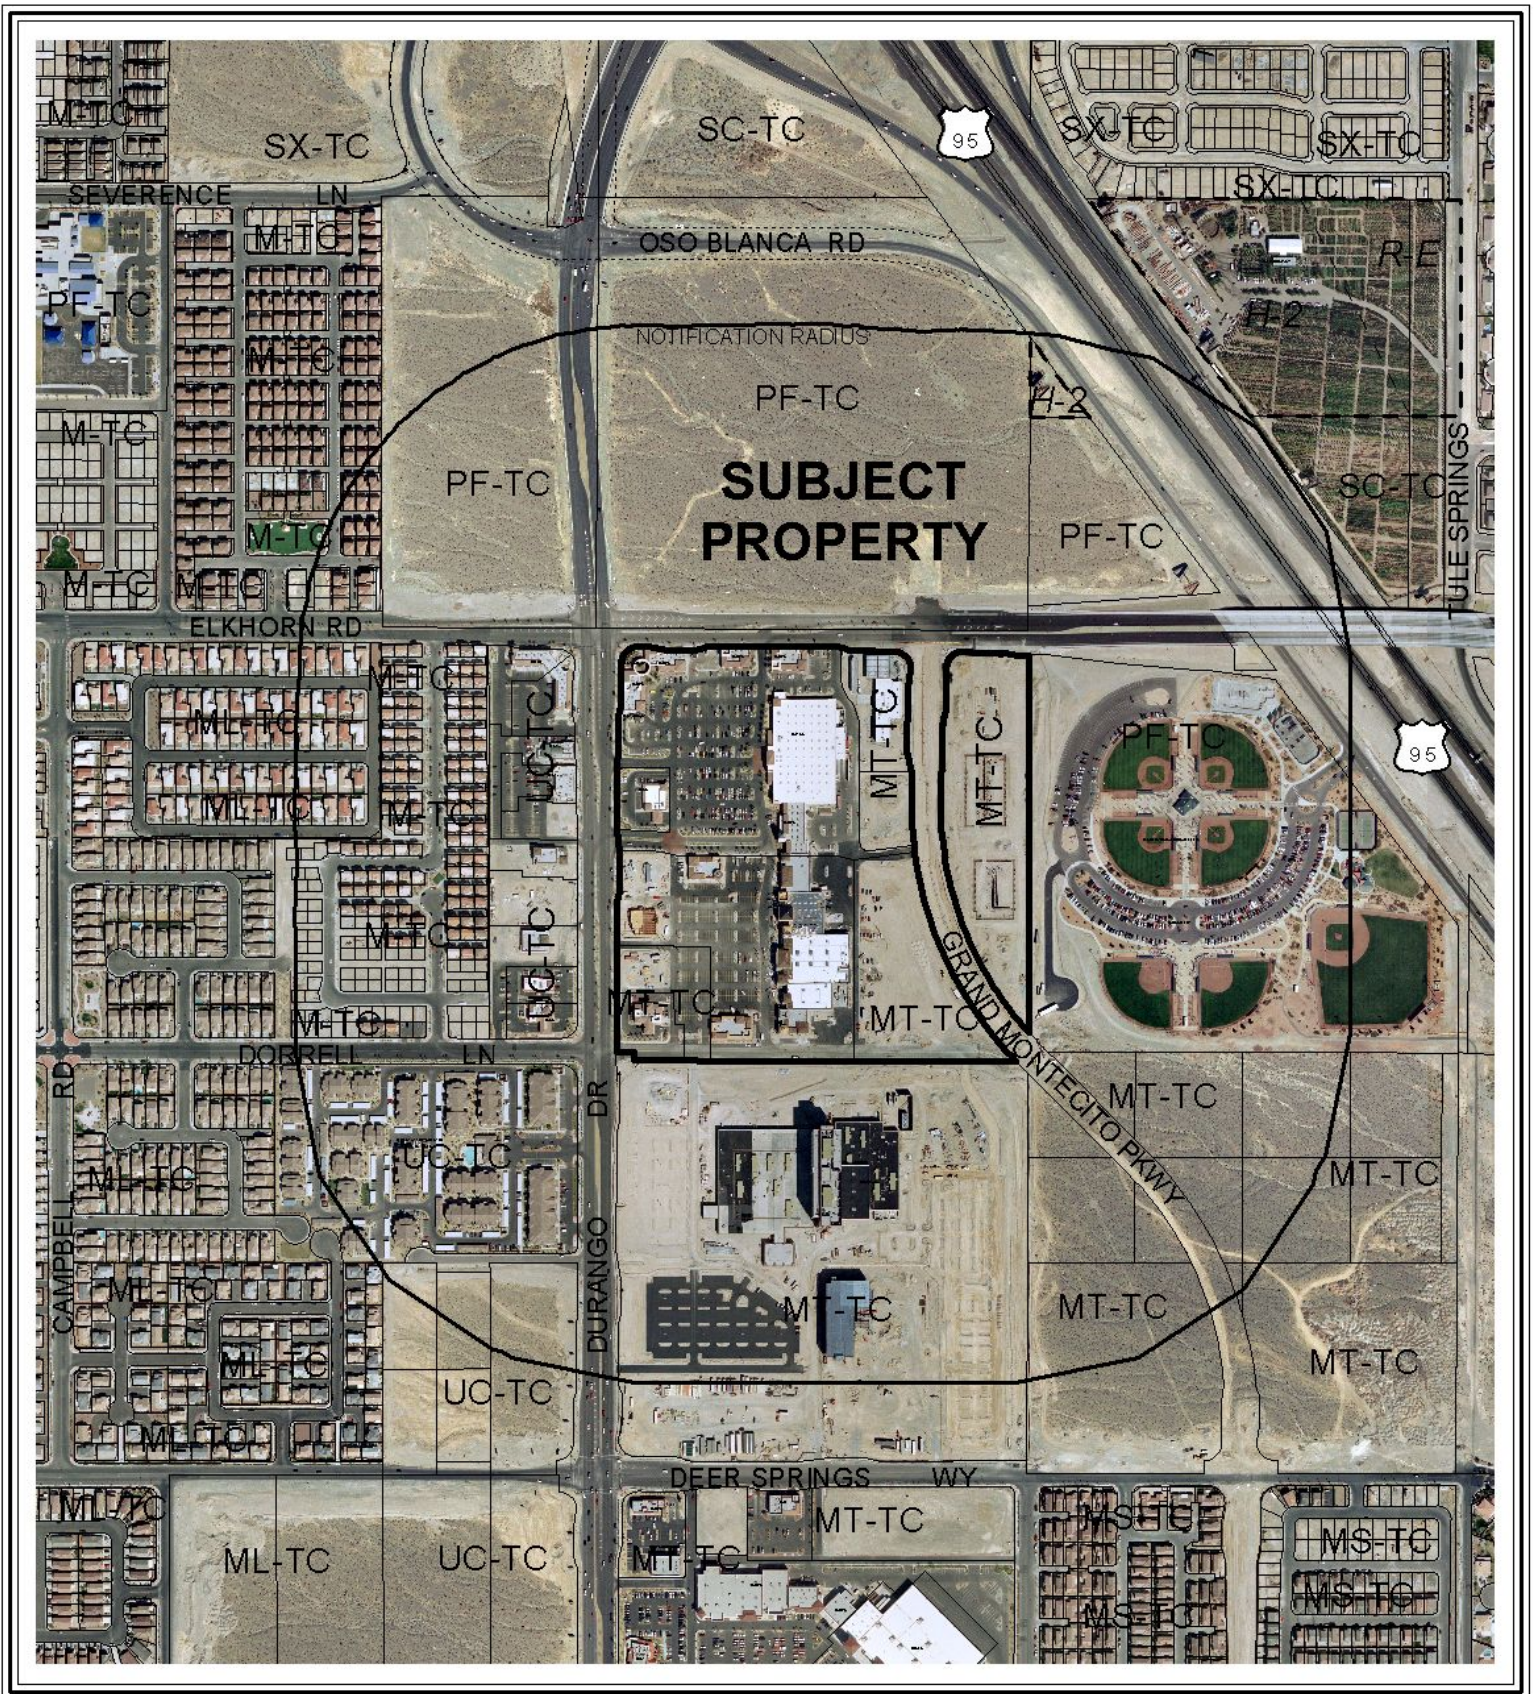

CASE: SUP-25017

RADIUS: 1000 FT

ZONING OF SUBJECT PROPERTY:

T-C (TOWN CENTER) ZONE [MT-TC (MONTECITO TOWN CENTER SPECIAL LAND USE DESIGNATION)]

CASE: SUP-25017

RADIUS: 1000 FT

ZONING OF SUBJECT PROPERTY:

T-C (TOWN CENTER) ZONE [MT-TC (MONTECITO TOWN CENTER SPECIAL LAND USE DESIGNATION)]