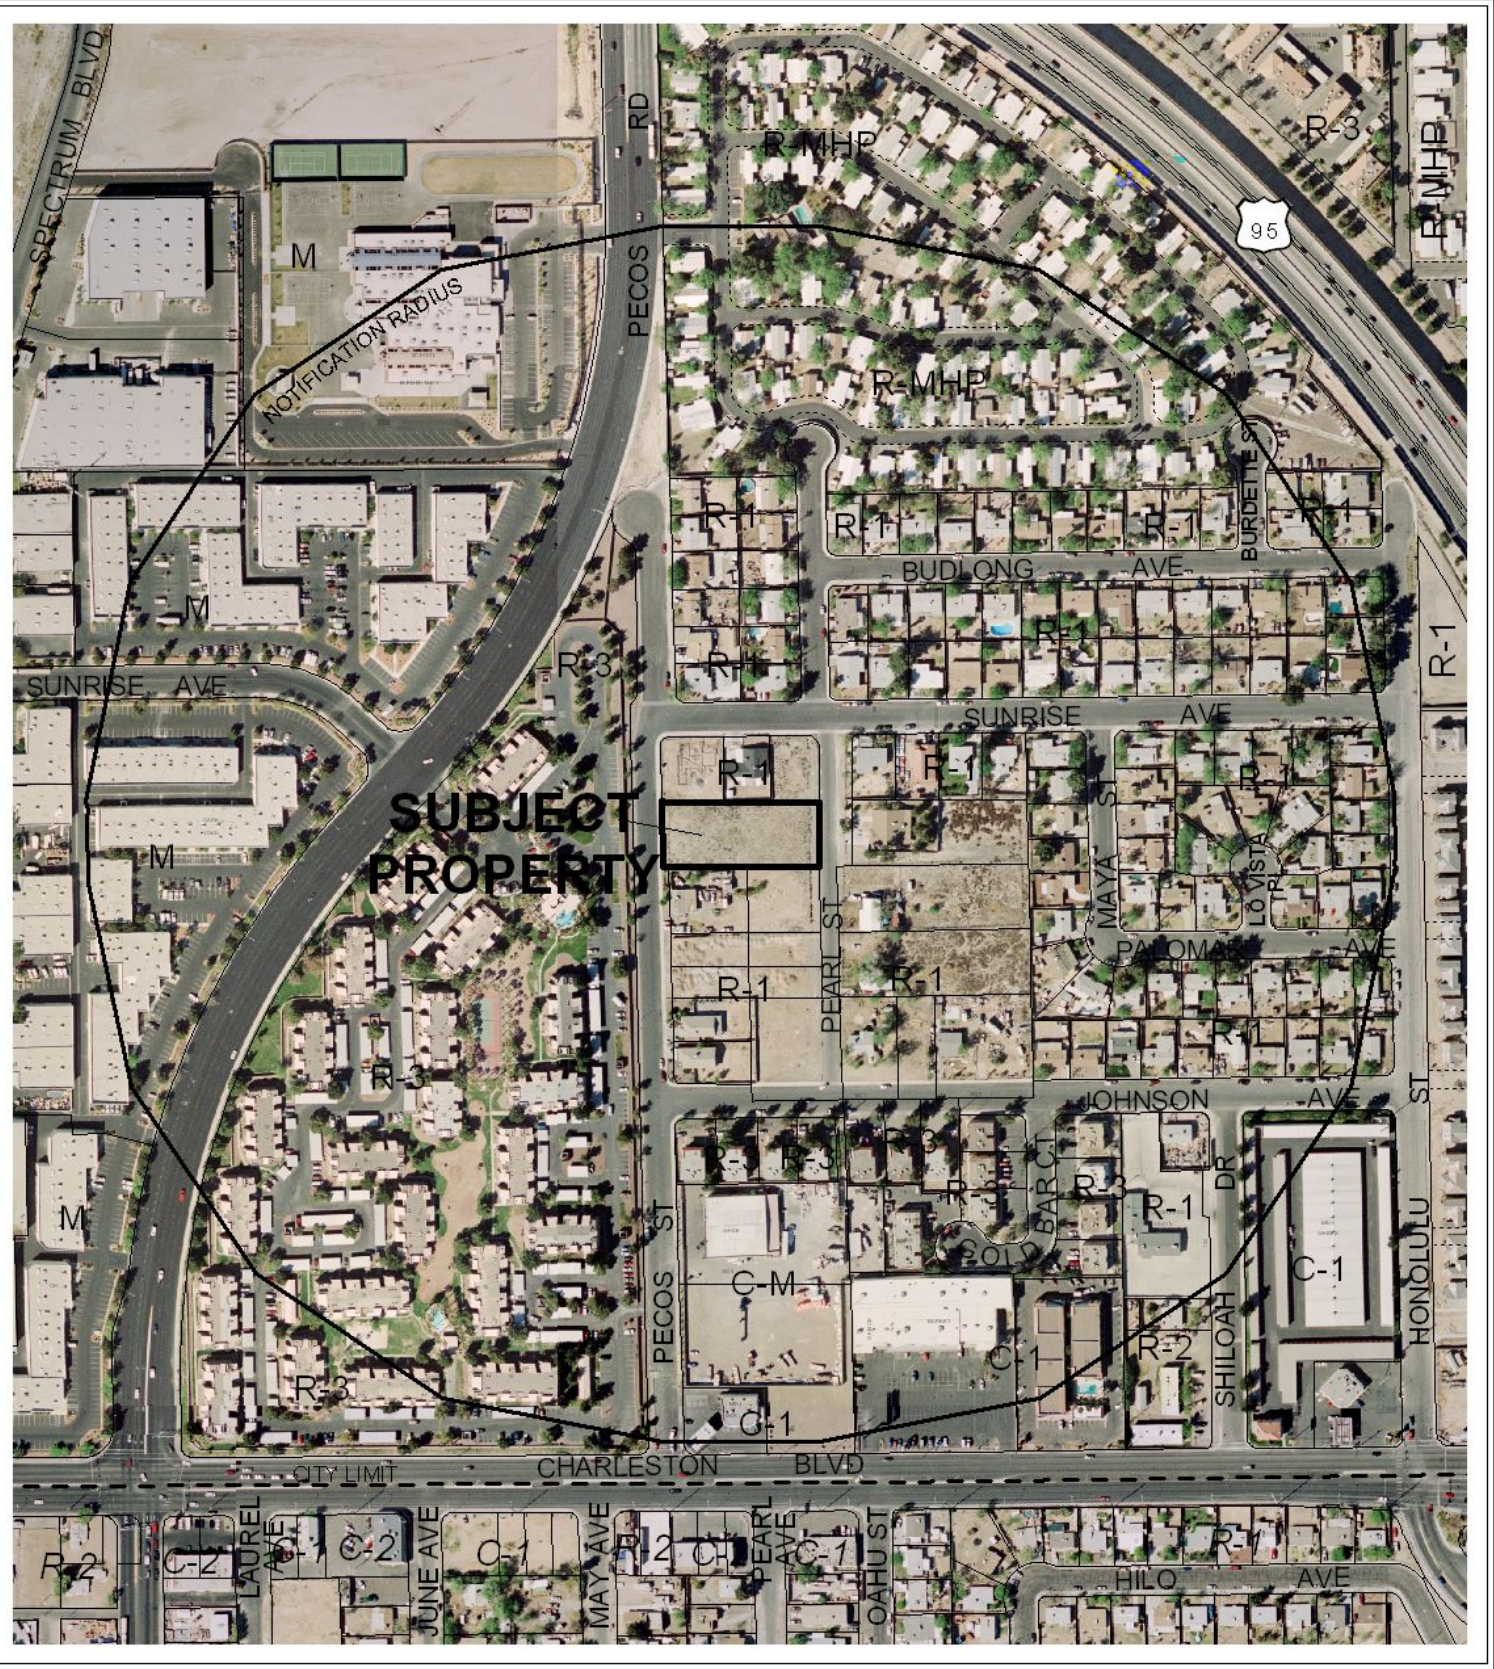

CASE: VAR-25064

RADIUS: 1000 FT

ZONING OF SUBJECT PROPERTY: R-1 (SINGLE FAMILY RESIDENTIAL)

CASE: VAR-25064

RADIUS: 1000 FT

ZONING OF SUBJECT PROPERTY: R-1 (SINGLE FAMILY RESIDENTIAL)