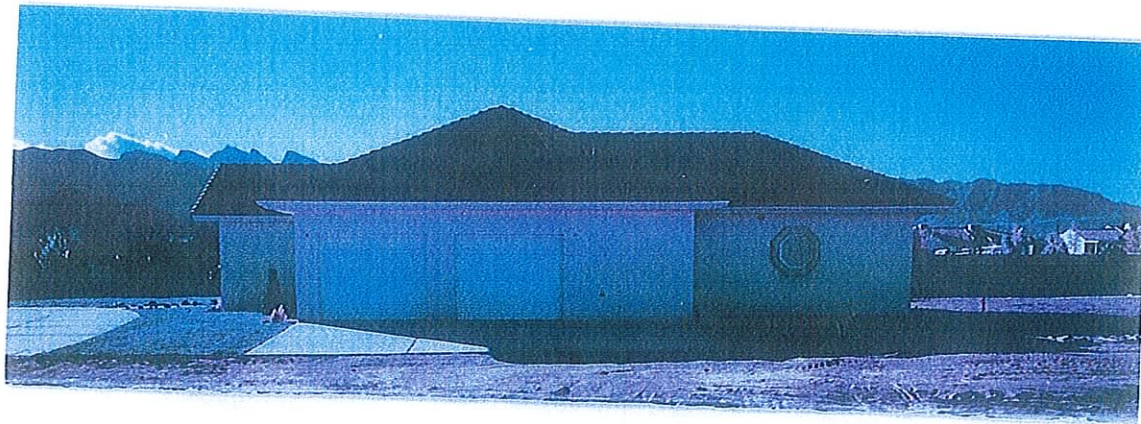

Rosada way

7800 West Rosada Way

SOUTH ELEVATION

EAST ELEVATION

NORTH ELEVATION

VAR-24561

10/25/07 PC

RECEIVED
SEP 12 2007

Lopez GARAGE
7800 West Rosada
702-645-8776

**VAR-24561 - APPLICANT/OWNER: LOPEZ FAMILY TRUST
7800 WEST ROSADA WAY
OCTOBER 25, 2007 PLANNING COMMISSION**

10/04/07

**VAR-24561 - APPLICANT/OWNER: LOPEZ FAMILY TRUST
7800 WEST ROSADA WAY
OCTOBER 25, 2007 PLANNING COMMISSION**