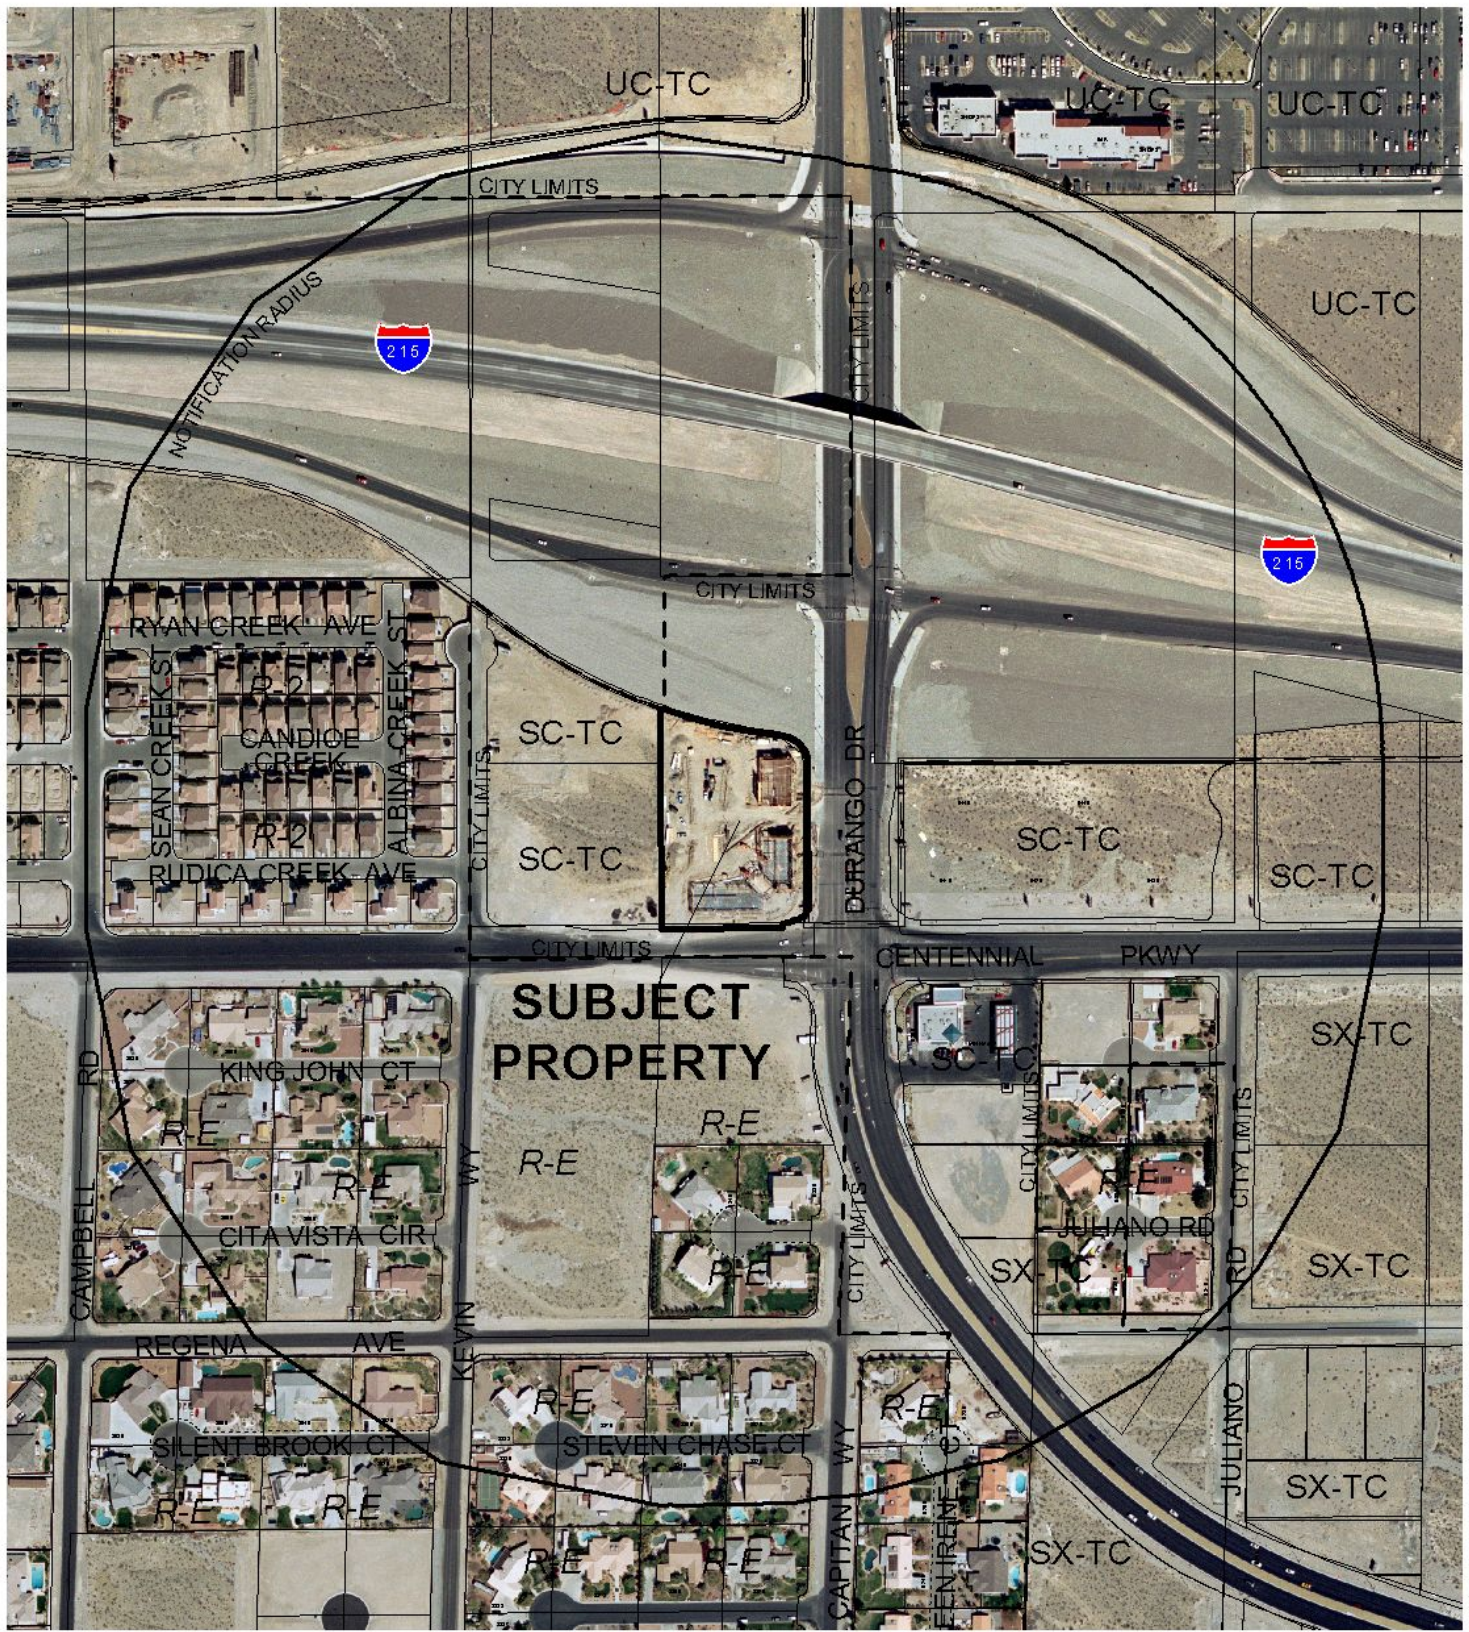

CASE: VAR-24502

RADIUS: 1000 FT

ZONING OF SUBJECT PROPERTY:

T-C (TOWN CENTER) ZONE [SC-TC (SERVICE COMMERCIAL-TOWN CENTER) SPECIAL LAND USE DESIGNATION]

CASE: **VAR-24502**

RADIUS: 1000 FT

ZONING OF SUBJECT PROPERTY:

T-C (TOWN CENTER) ZONE [SC-TC (SERVICE COMMERCIAL-TOWN CENTER) SPECIAL LAND USE DESIGNATION]