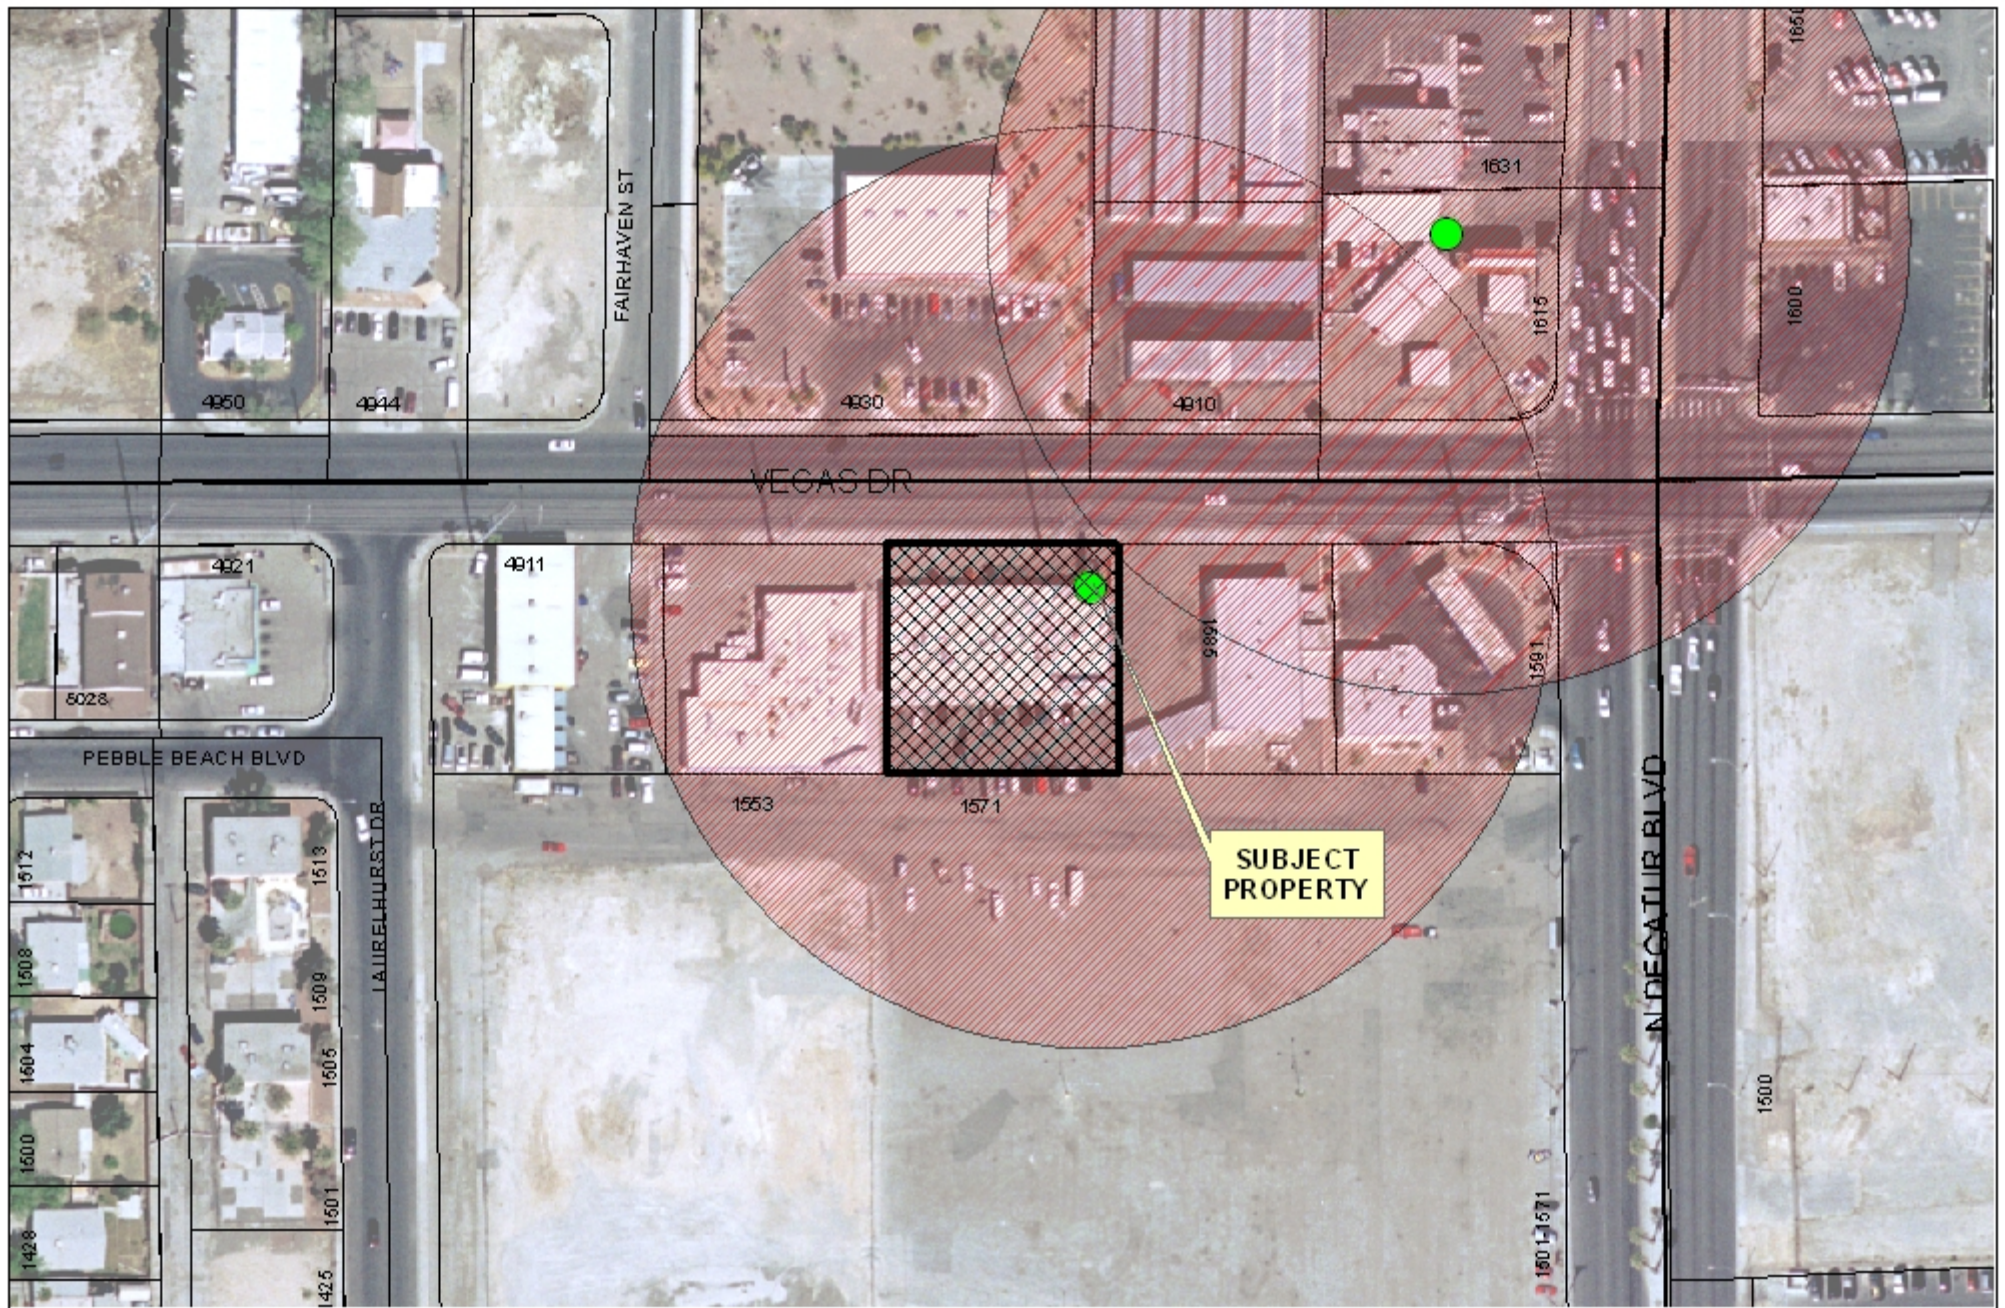

CASE: **RQR-24404**

RADIUS: 1000 FT

ZONING OF SUBJECT PROPERTY: C-1 (LIMITED COMMERCIAL)

CASE: **RQR-24404**

RADIUS: 1000 FT

ZONING OF SUBJECT PROPERTY: C-1 (LIMITED COMMERCIAL)

**RQR-24404**

**City of Las Vegas Billboard Data**

-  Subject Parcel
-  City of Las Vegas Billboard Location
-  Clark County Billboard Location
-  300 Foot Buffer Around Billboard
-  750 Foot Buffer Around Freeway Billboard
-  Off Premise Sign Exclusion Area
-  Exempt - Off Premise Area Sign Area