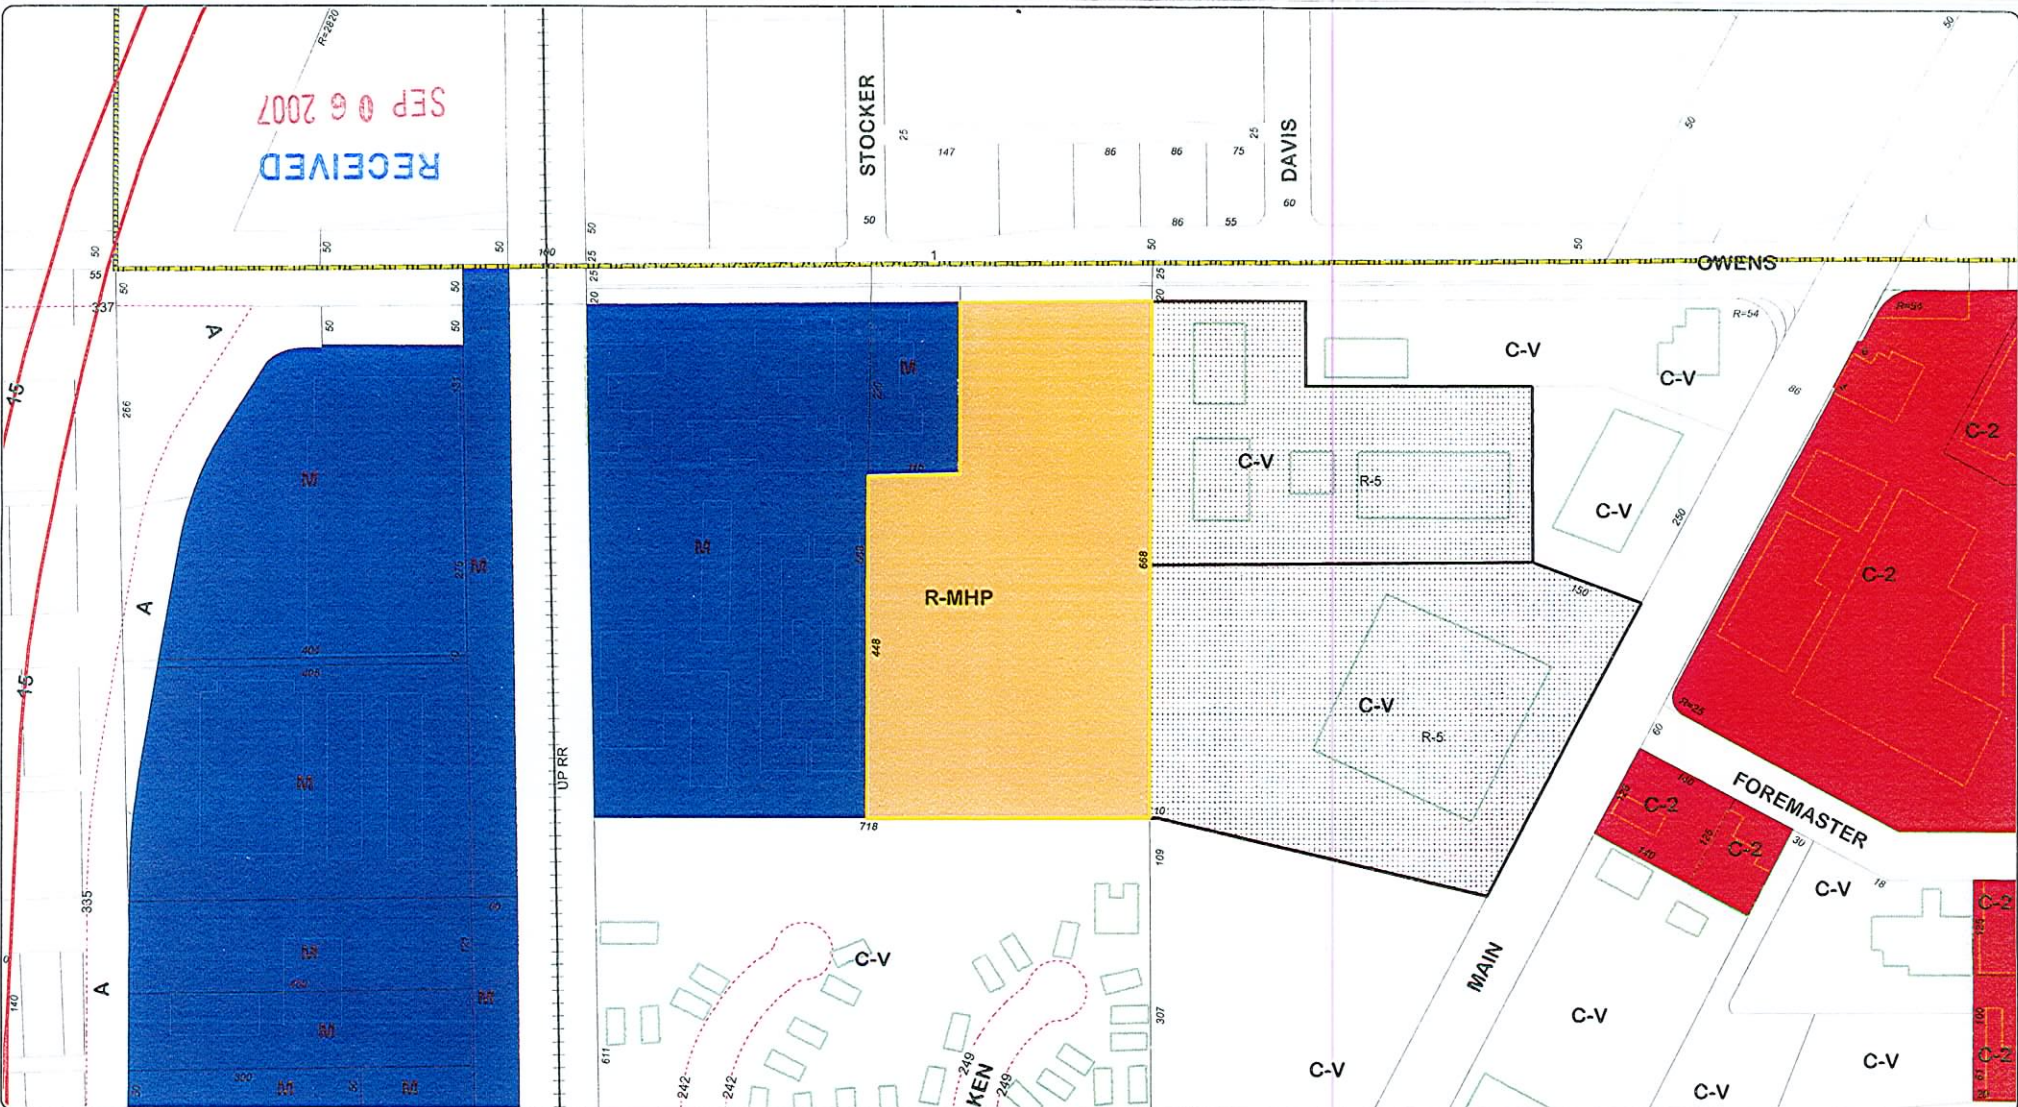

RECEIVED
SEP 06 2007

Zoning	R-D	R-CL	R-5	O	C-M	P-C	ROI Zoning
U	R-PD	R-2	R-MHP	C-D	M	PD	
R-A	R-1	R-3	P-R	C-1	C-V	TC	
R-E	R-MH	R-4	N-S	C-2	C-PB		

ZONING VICINITY MAP
 139-27-502-003
 15 West Owens

9/5/2007
 Due to continuous development activity
 this map is for reference only.

ZON-24442
10/25/07 PC
 RECEIVED
 SEP 06 2007