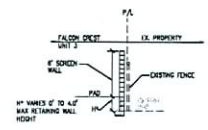

TENTATIVE MAP (MERGER AND RESUBDIVISION MAP) FOR FALCON CREST - UNIT 3 A SINGLE FAMILY RESIDENTIAL DEVELOPMENT APN# 125-14-504-006, 007 & 008