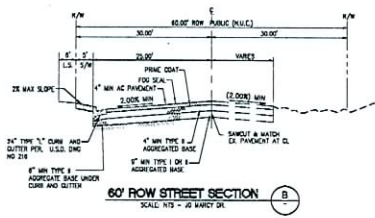

TENTATIVE MAP (MERGER AND RESUBDIVISION MAP) FOR FALCON CREST - UNIT 3 A SINGLE FAMILY RESIDENTIAL DEVELOPMENT APN# 125-14-504-006, 007 & 008