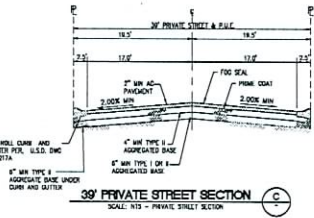

TENTATIVE MAP (MERGER AND RESUBDIVISION MAP) FOR FALCON CREST - UNIT 3 A SINGLE FAMILY RESIDENTIAL DEVELOPMENT APN# 125-14-504-006, 007 & 008