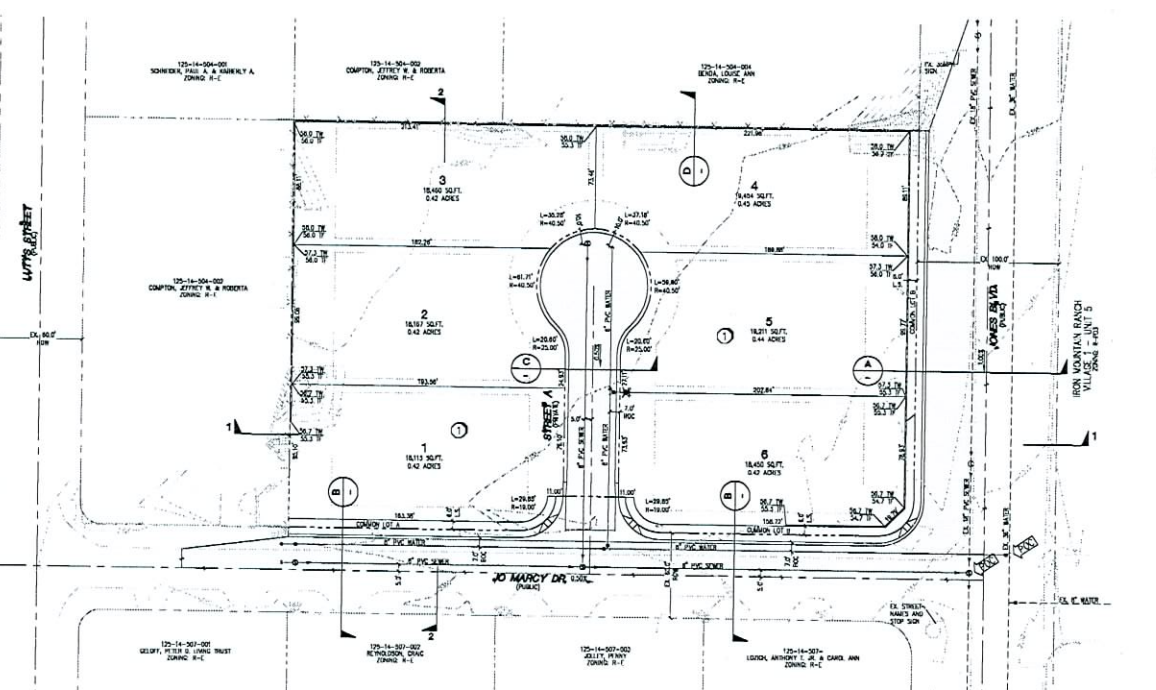

TENTATIVE MAP (MERGER AND RESUBDIVISION MAP) FOR FALCON CREST - UNIT 3 A SINGLE FAMILY RESIDENTIAL DEVELOPMENT APN# 125-14-504-006, 007 & 008