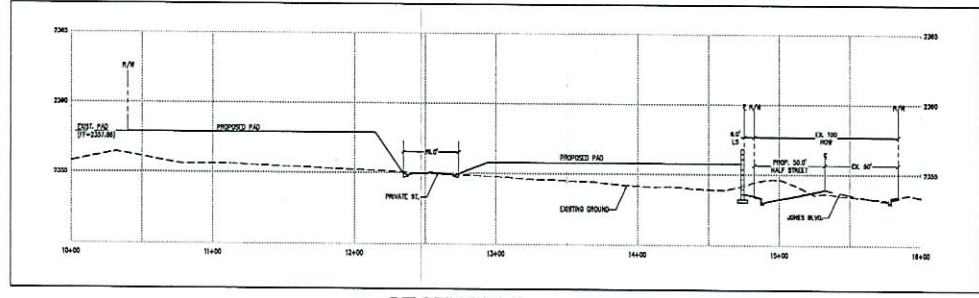

before
1-800-227-2800
Call before you
OVERHEAD
1-702-227-2828

SECTION 1-1
1" = 40' HORIZONTAL
1" = 4' VERTICAL