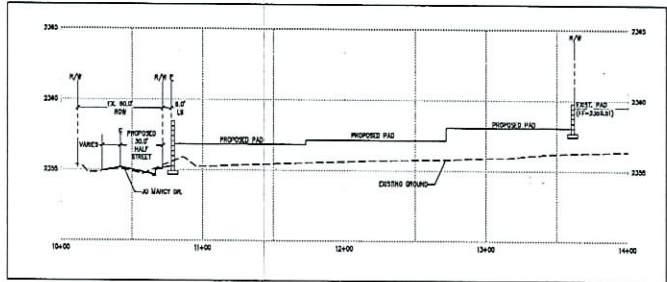

SECTION 2-2
1" = 40' HORIZONTAL
1" = 4' VERTICAL

ENGLE 700 W. KANAWA AVE. 100' HIGH RISE, 100' WIDE FIVE FLOORS
DESIGNED BY: III DRAWN BY: III CHECKED BY: RFF SCALE: 1" = 40' PROJECT DATE: AUGUST 2007
SHEET TM-1 2 OF 2 AGENCY DWG. NO.

TMP-24275 **RECEIVED**
10/25/07 PC **AUG 28 2007**

P:\Year Draw - 04-10\Drawings\2007\TM-1.dwg, User: rff, 28 Aug 2007 - 3:30pm