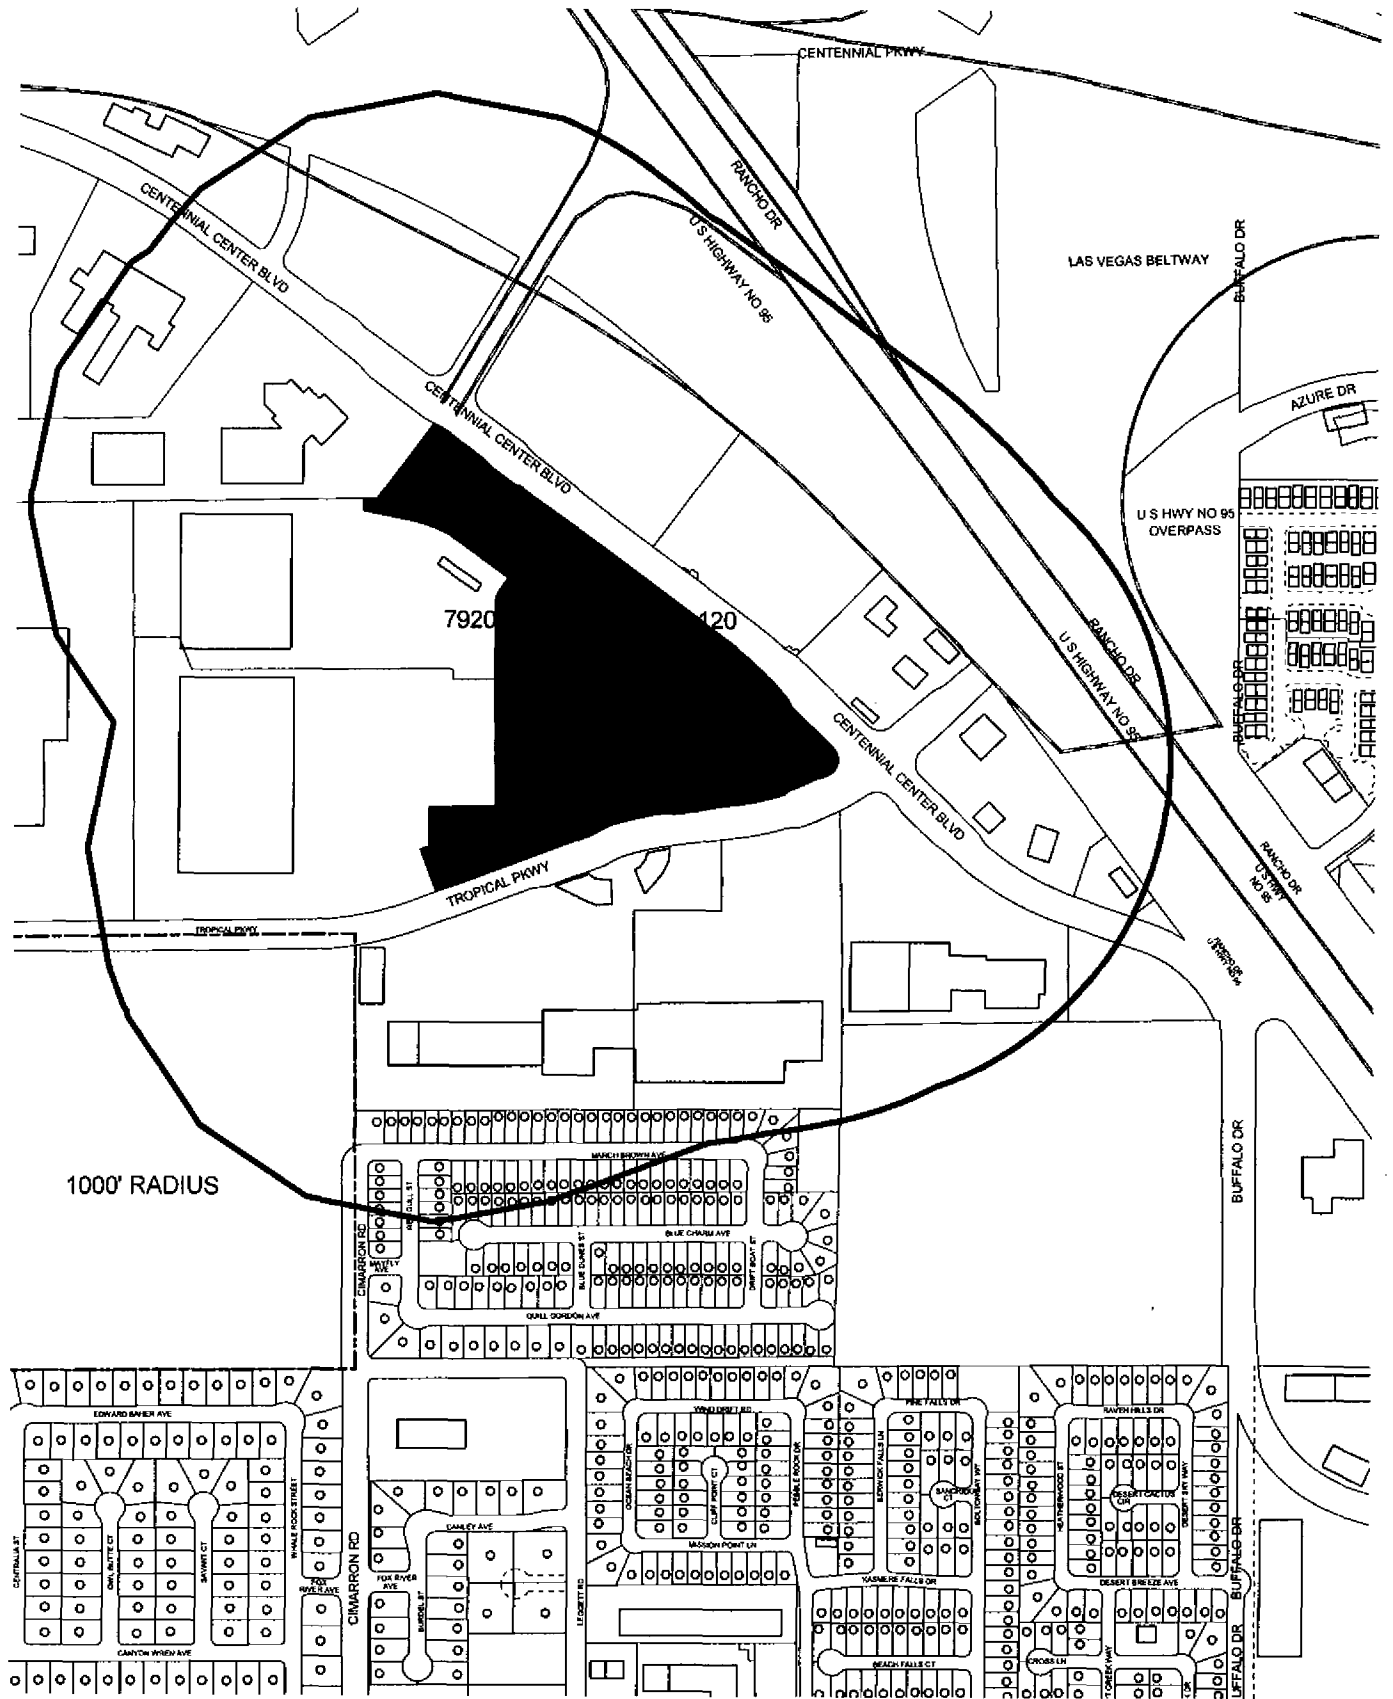

MARKET GRILLE CAFE

7920 120

1000' RADIUS

0 300 600 Feet