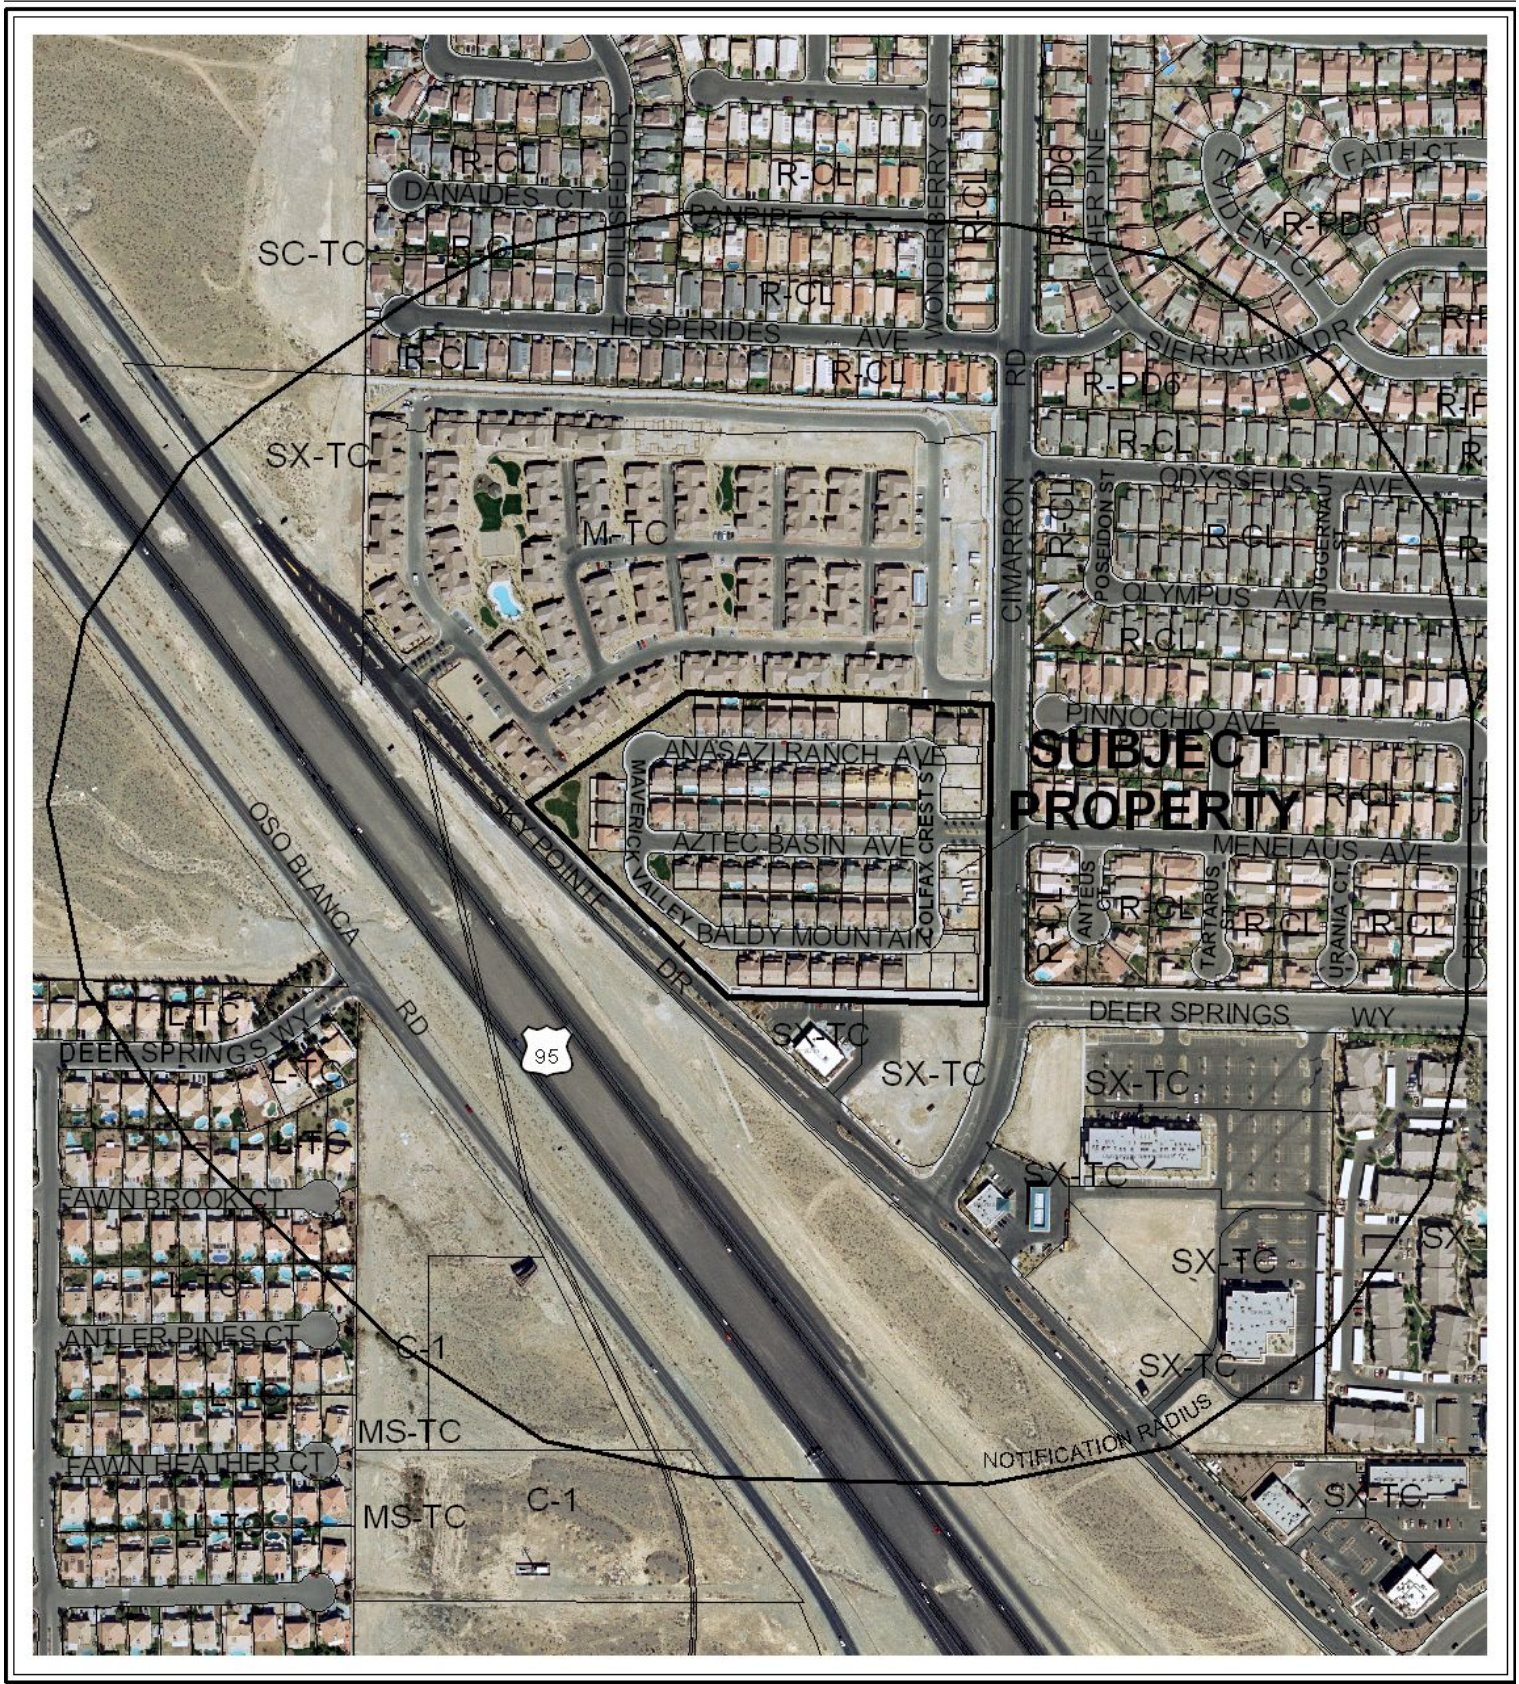

**CASE: WVR-23813**

**RADIUS: 1000 FT**

**ZONING OF SUBJECT PROPERTY:**

T-C (Town Center) Zone [SX-TC (Suburban Mixed Use - Town Center) Special Land Use Designation]

**CASE: WVR-23813**

**RADIUS: 1000 FT**

**ZONING OF SUBJECT PROPERTY:**

T-C (Town Center) Zone [SX-TC (Suburban Mixed Use - Town Center) Special Land Use Designation]