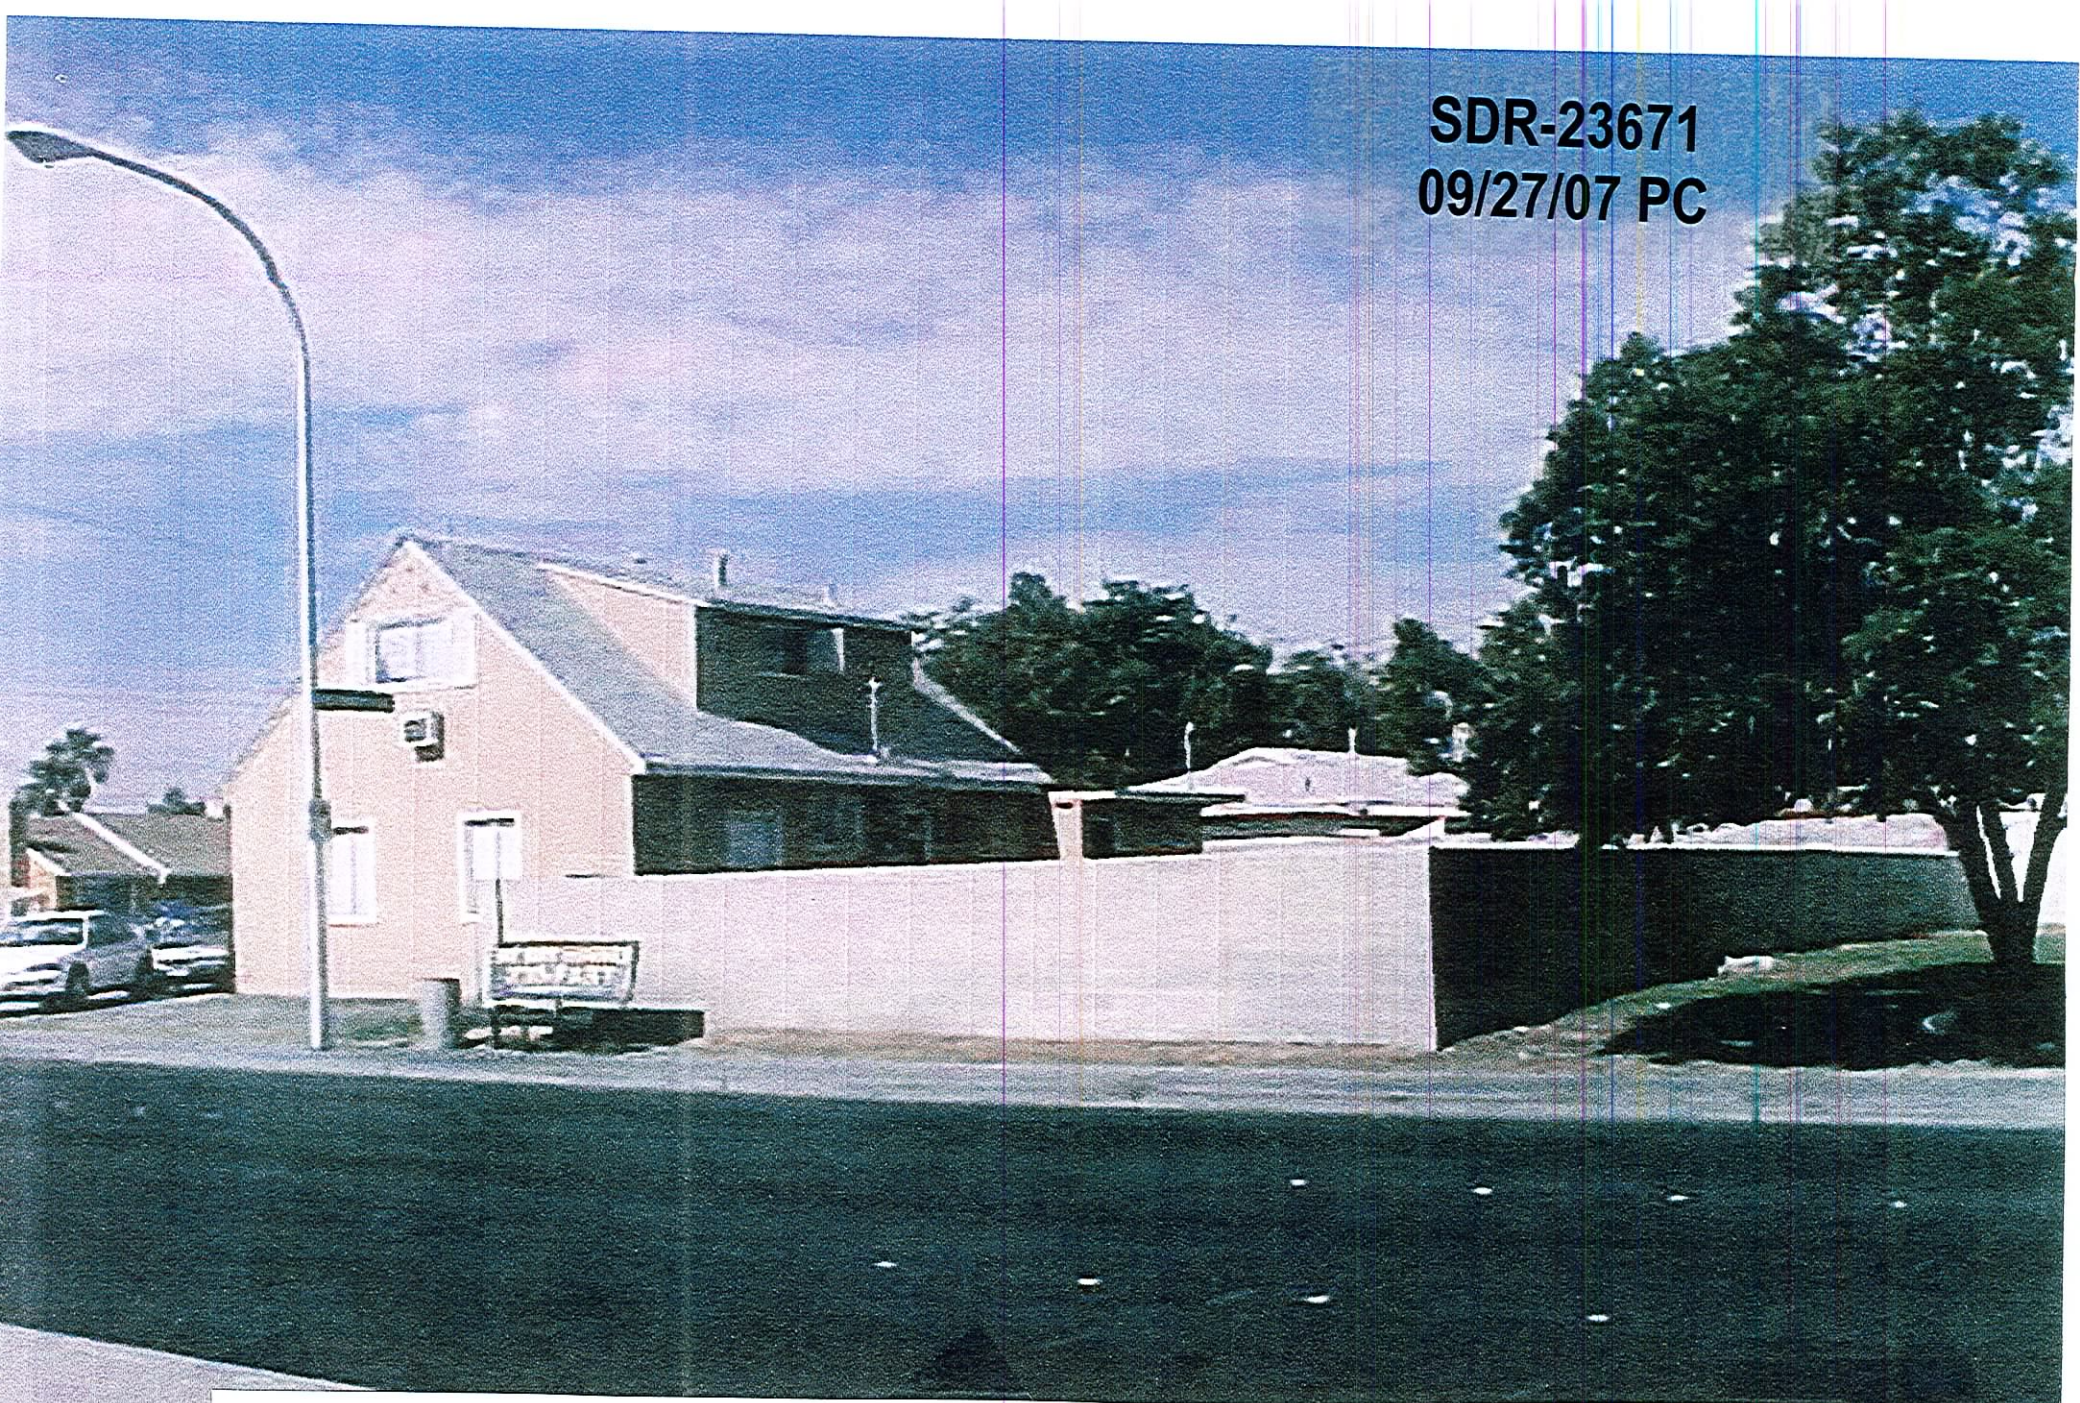

SDR-23671
09/27/07 PC

1650 S. EASTERN - HOWARD ST. ELEVATION

RECEIVED
AUG 02 2007

SDR-23671
09/27/07 PC

1650 S. EASTERN - EASTERN ELEVATION

RECEIVED
AUG 02

SDR-23671
09/27/07 PC

1650 S. EASTERN - EASTERN ELEVATION

RECEIVED
AUG 08 2007

**SDR-23671 - APPLICANT/OWNER: GLADYS FLORES
1650 SOUTH EASTERN AVENUE
SEPTEMBER 27, 2007 PLANNING COMMISSION**

09/05/07

**SDR-23671 - APPLICANT/OWNER: GLADYS FLORES
1650 SOUTH EASTERN AVENUE
SEPTEMBER 27, 2007 PLANNING COMMISSION**