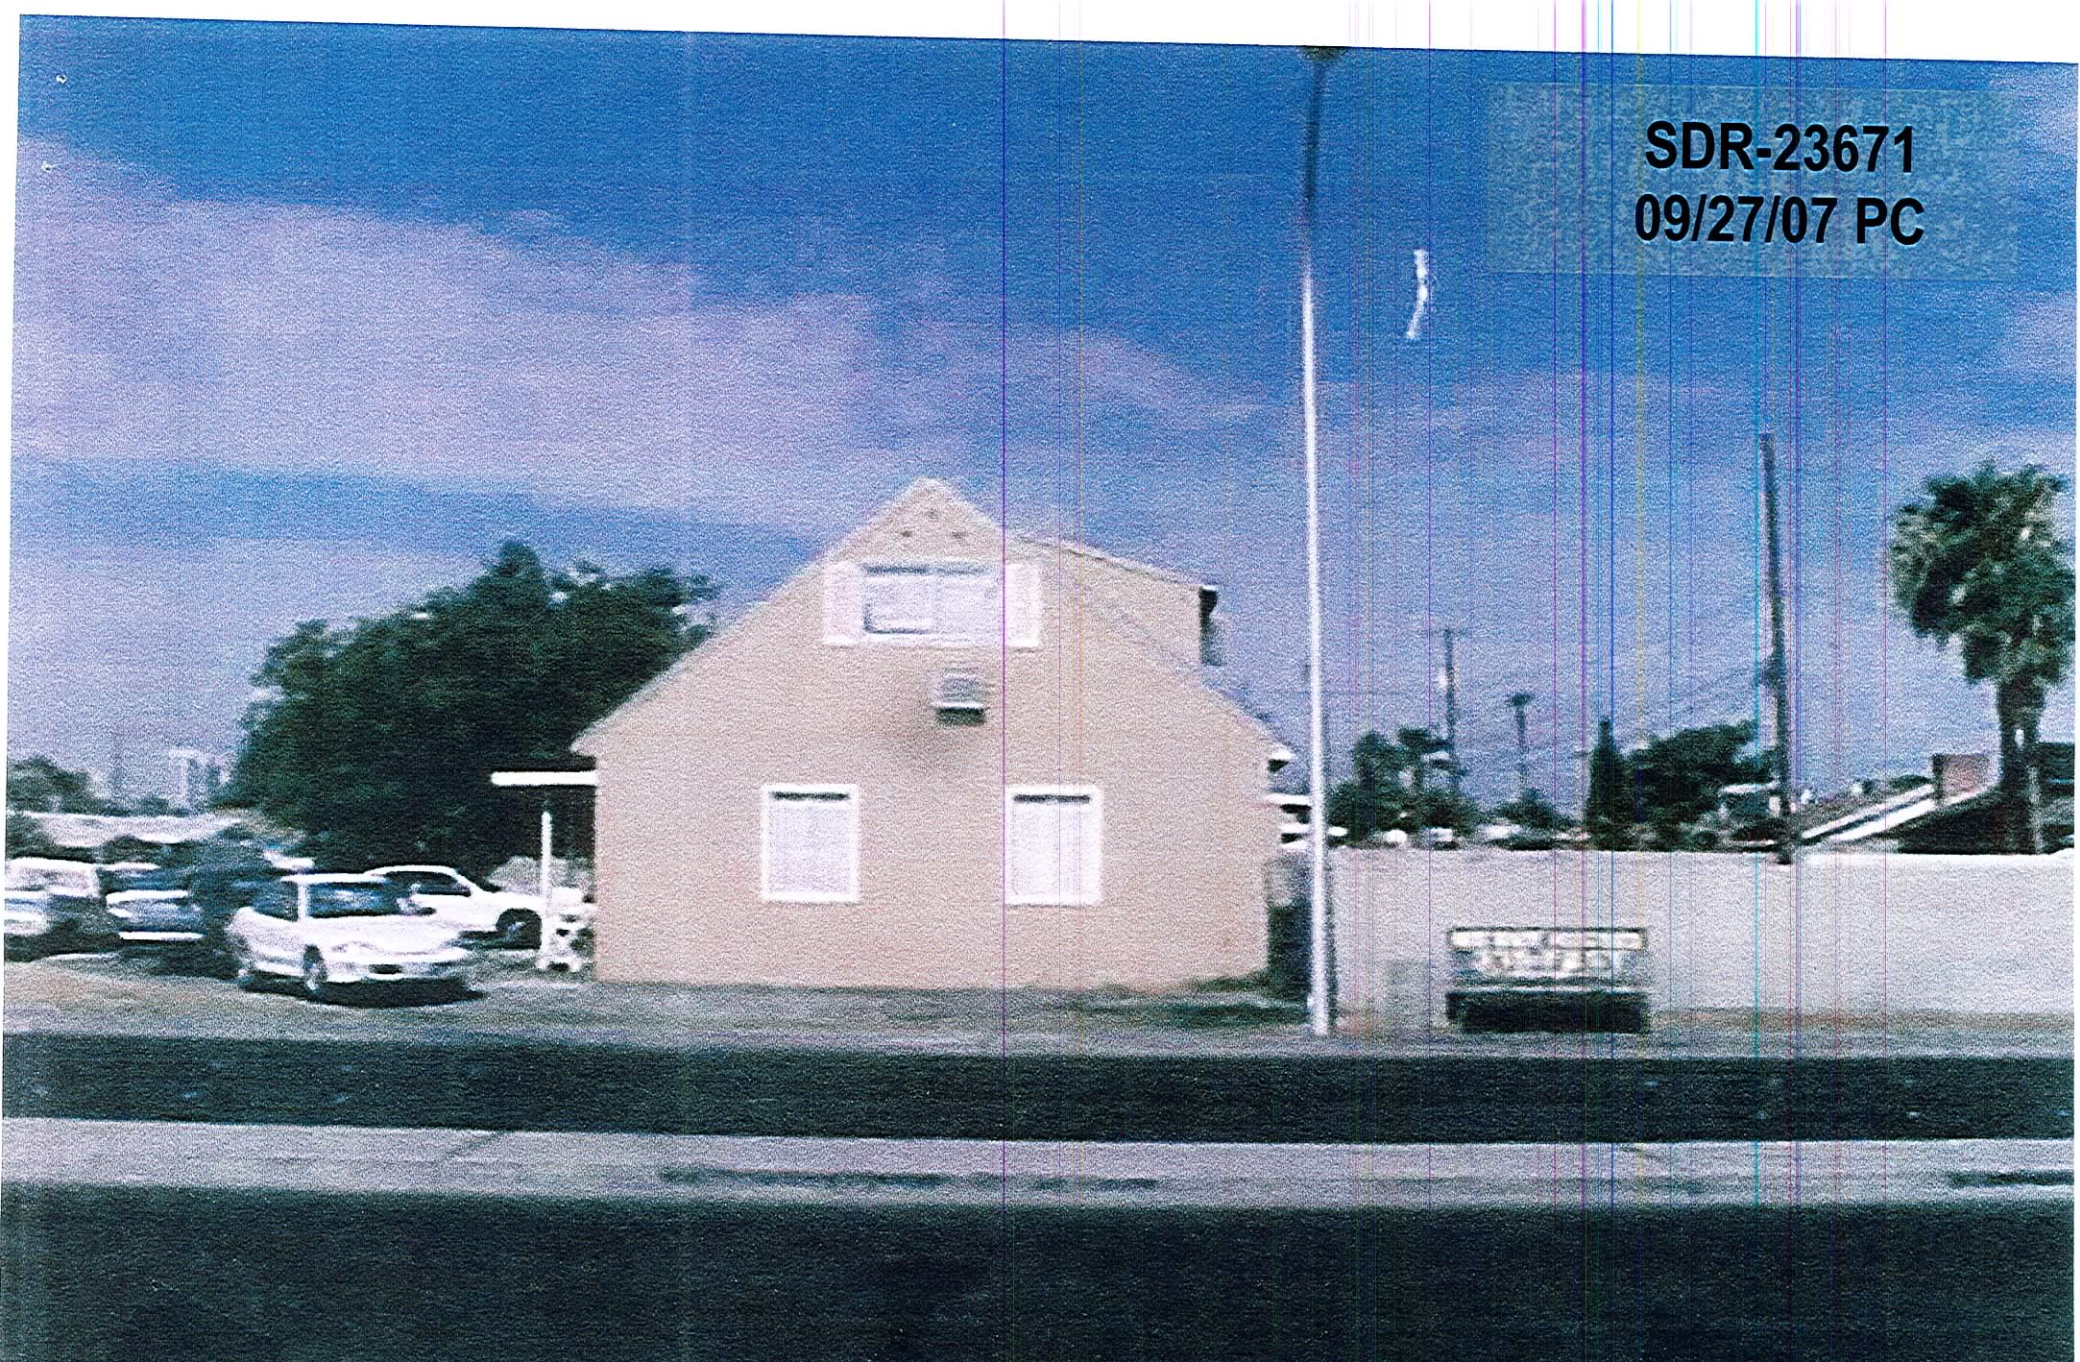

SDR-23671
09/27/07 PC

1650 S. EASTERN - HOWARD ST. ELEVATION

RECEIVED
AUG 02 2007

SDR-23671
09/27/07 PC

1650 S. EASTERN - EASTERN ELEVATION

RECEIVED
AUG 02

SDR-23671
09/27/07 PC

1650 S. EASTERN - EASTERN ELEVATION

RECEIVED
AUG 08 2007

**SDR-23671 - APPLICANT/OWNER: GLADYS FLORES
1650 SOUTH EASTERN AVENUE
SEPTEMBER 27, 2007 PLANNING COMMISSION**

09/05/07

**SDR-23671 - APPLICANT/OWNER: GLADYS FLORES
1650 SOUTH EASTERN AVENUE
SEPTEMBER 27, 2007 PLANNING COMMISSION**