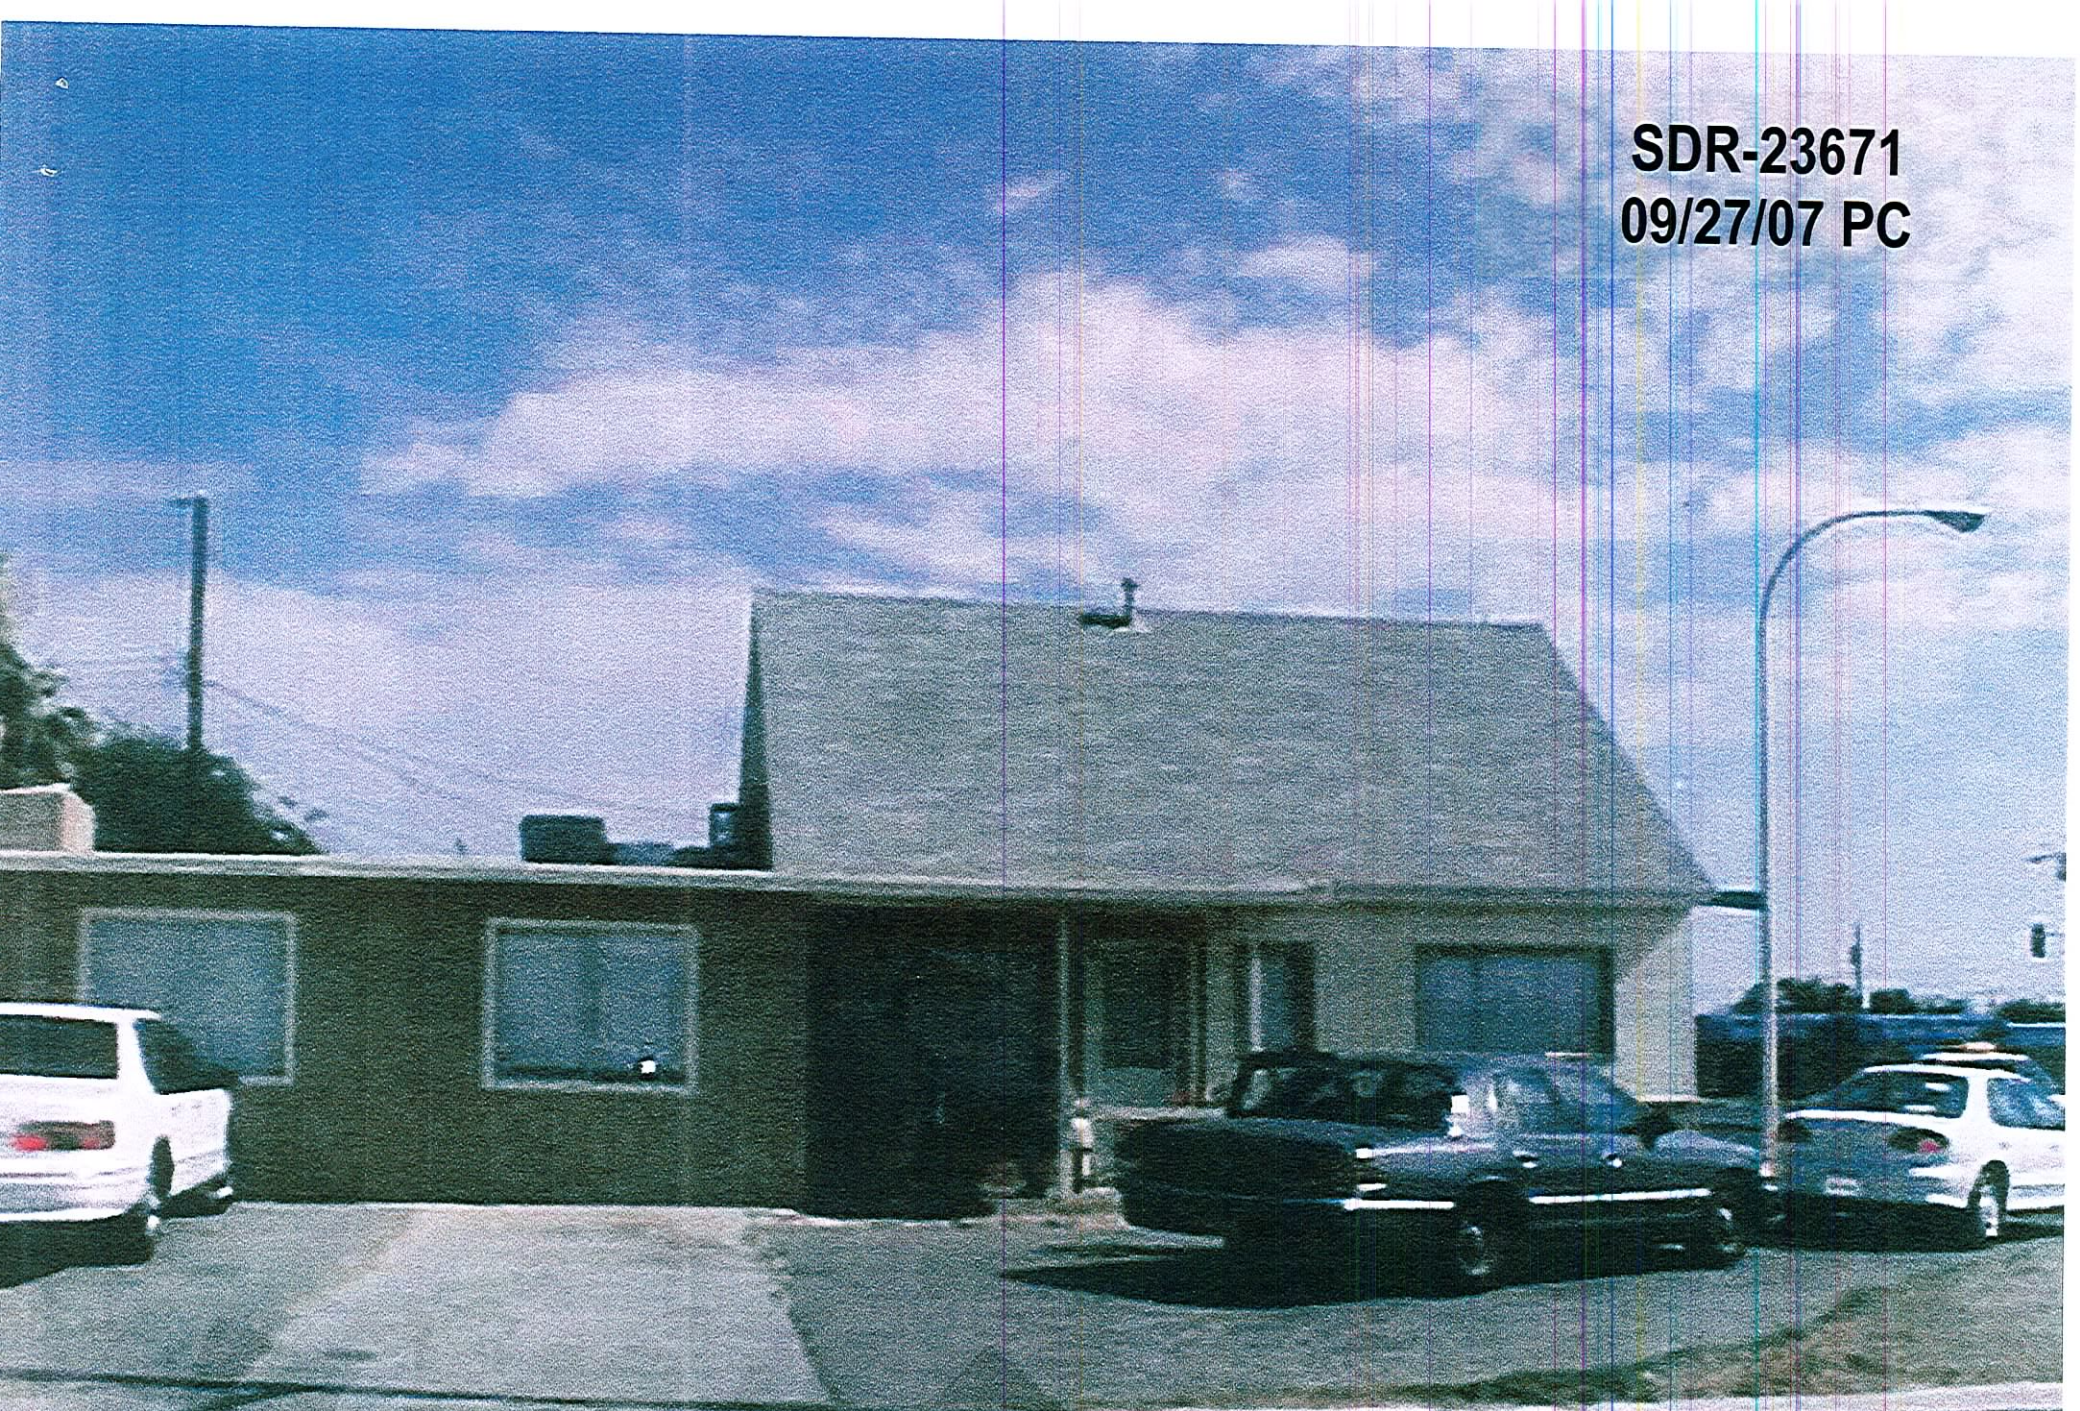

SDR-23671
09/27/07 PC

1650 S. EASTERN - HOWARD ST. ELEVATION

RECEIVED
AUG 02 2007

SDR-23671
09/27/07 PC

1650 S. EASTERN - EASTERN ELEVATION

RECEIVED
AUG 02

SDR-23671
09/27/07 PC

1650 S. EASTERN - EASTERN ELEVATION

RECEIVED
AUG 08 2007

**SDR-23671 - APPLICANT/OWNER: GLADYS FLORES
1650 SOUTH EASTERN AVENUE
SEPTEMBER 27, 2007 PLANNING COMMISSION**

09/05/07

**SDR-23671 - APPLICANT/OWNER: GLADYS FLORES
1650 SOUTH EASTERN AVENUE
SEPTEMBER 27, 2007 PLANNING COMMISSION**