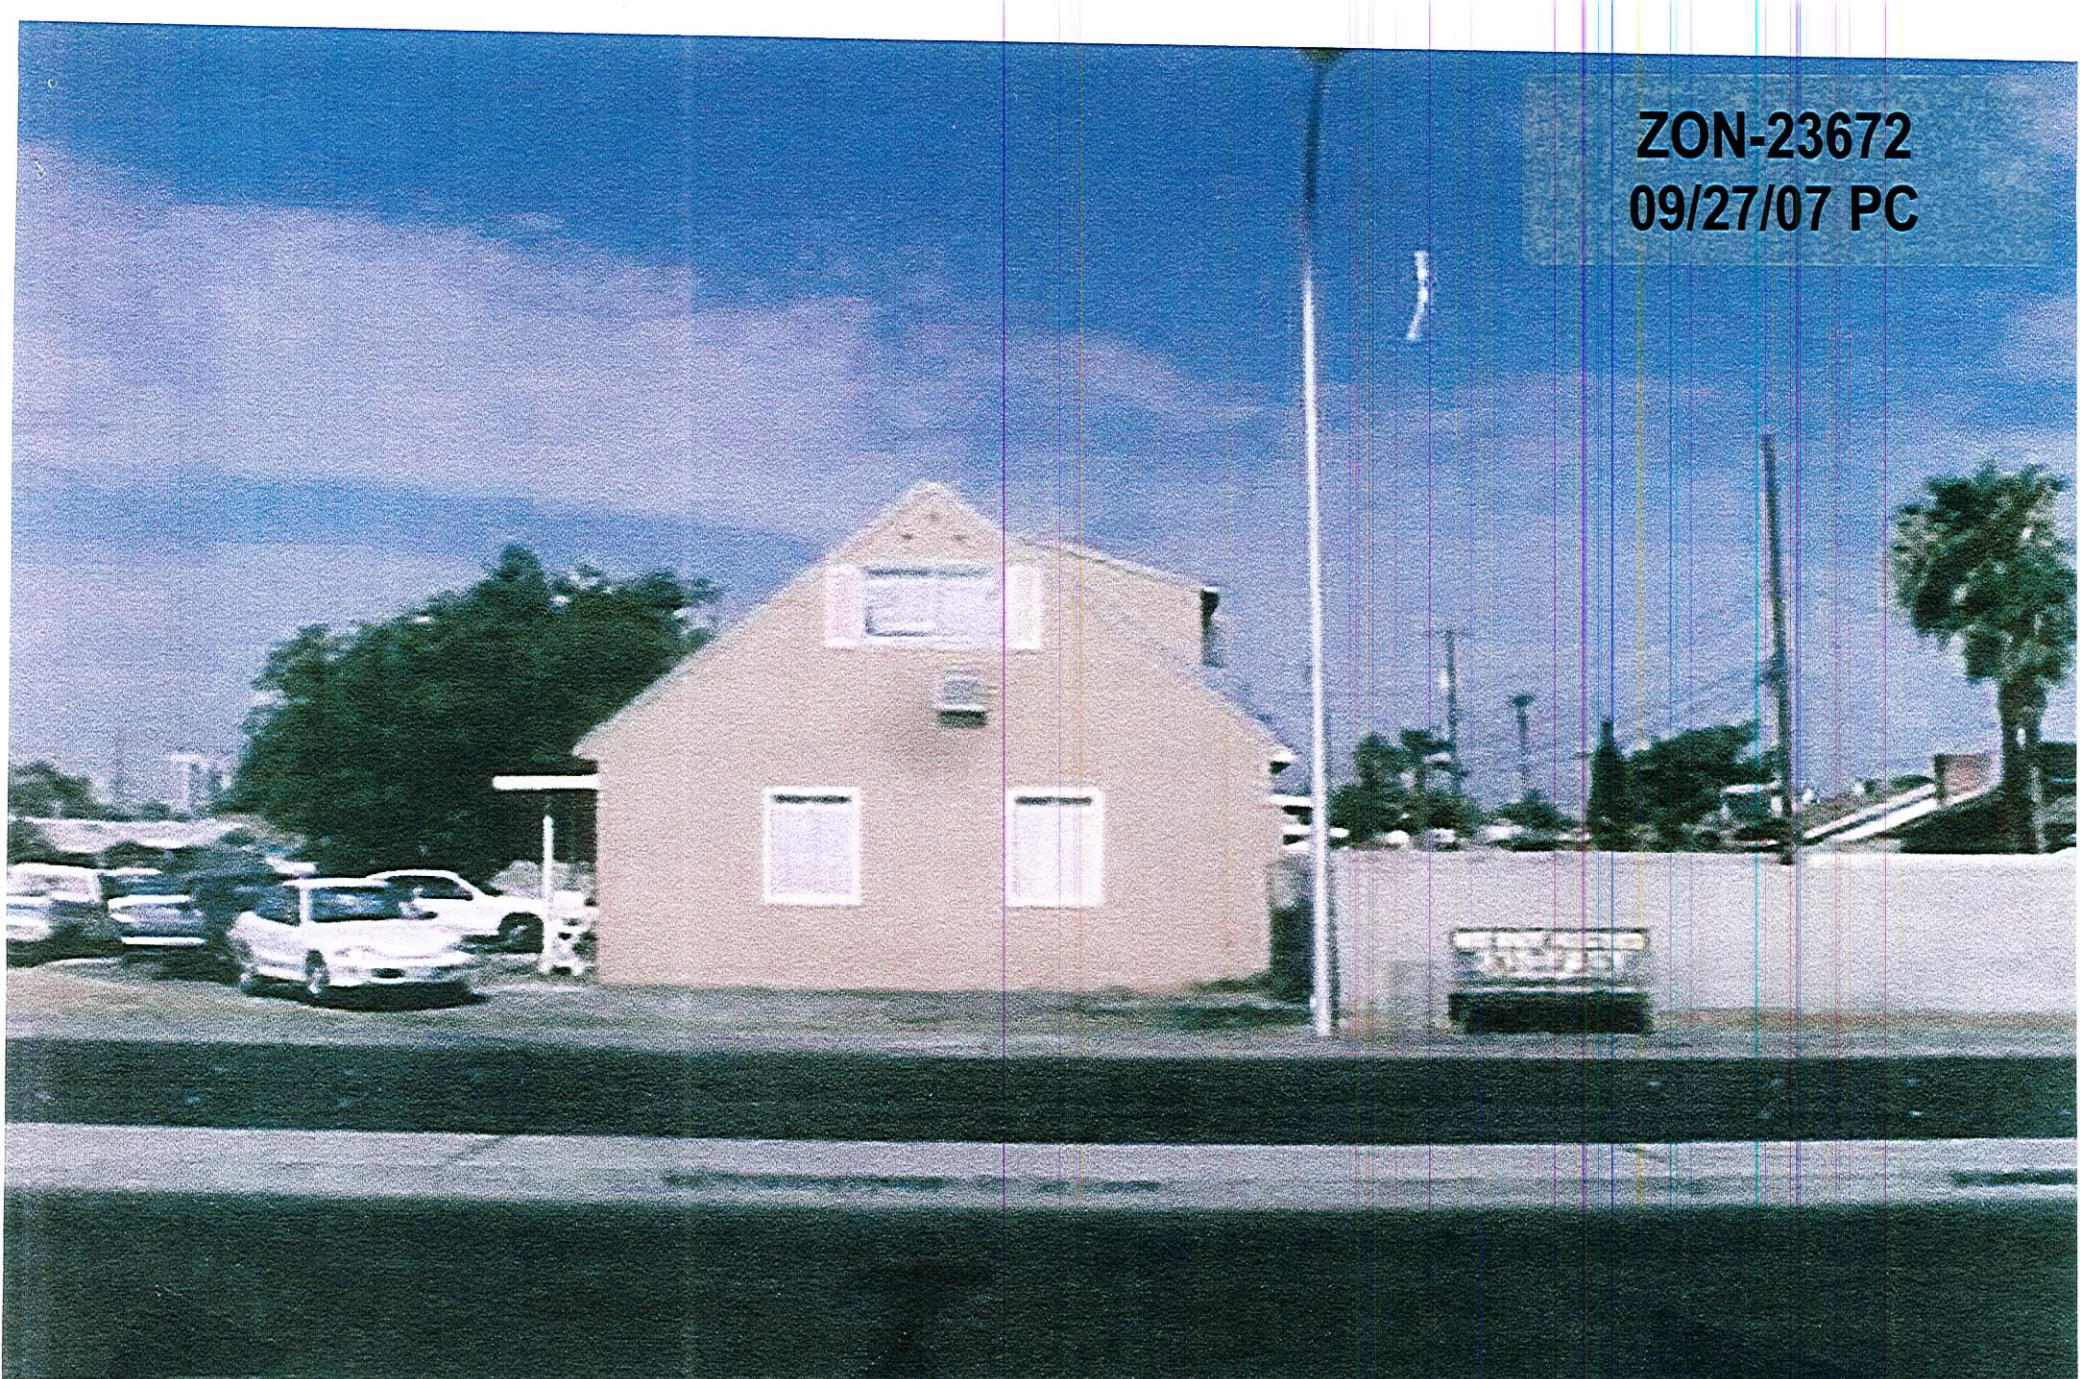

ZON-23672
09/27/07 PC

1650 S. EASTERN - HOWARD ST. ELEVATION

RECEIVED
AUG 02 2007

ZON-23672
09/27/07 PC

1650 S. EASTERN - EASTERN ELEVATION

RECEIVED

09 27 2007

ZON-23672
09/27/07 PC

1650 S. EASTERN - EASTERN ELEVATION

RECEIVED
AUG 02 2008

**ZON-23672 - APPLICANT/OWNER: GLADYS FLORES
1650 SOUTH EASTERN AVENUE
SEPTEMBER 27, 2007 PLANNING COMMISSION**

09/05/07

**ZON-23672 - APPLICANT/OWNER: GLADYS FLORES
1650 SOUTH EASTERN AVENUE
SEPTEMBER 27, 2007 PLANNING COMMISSION**