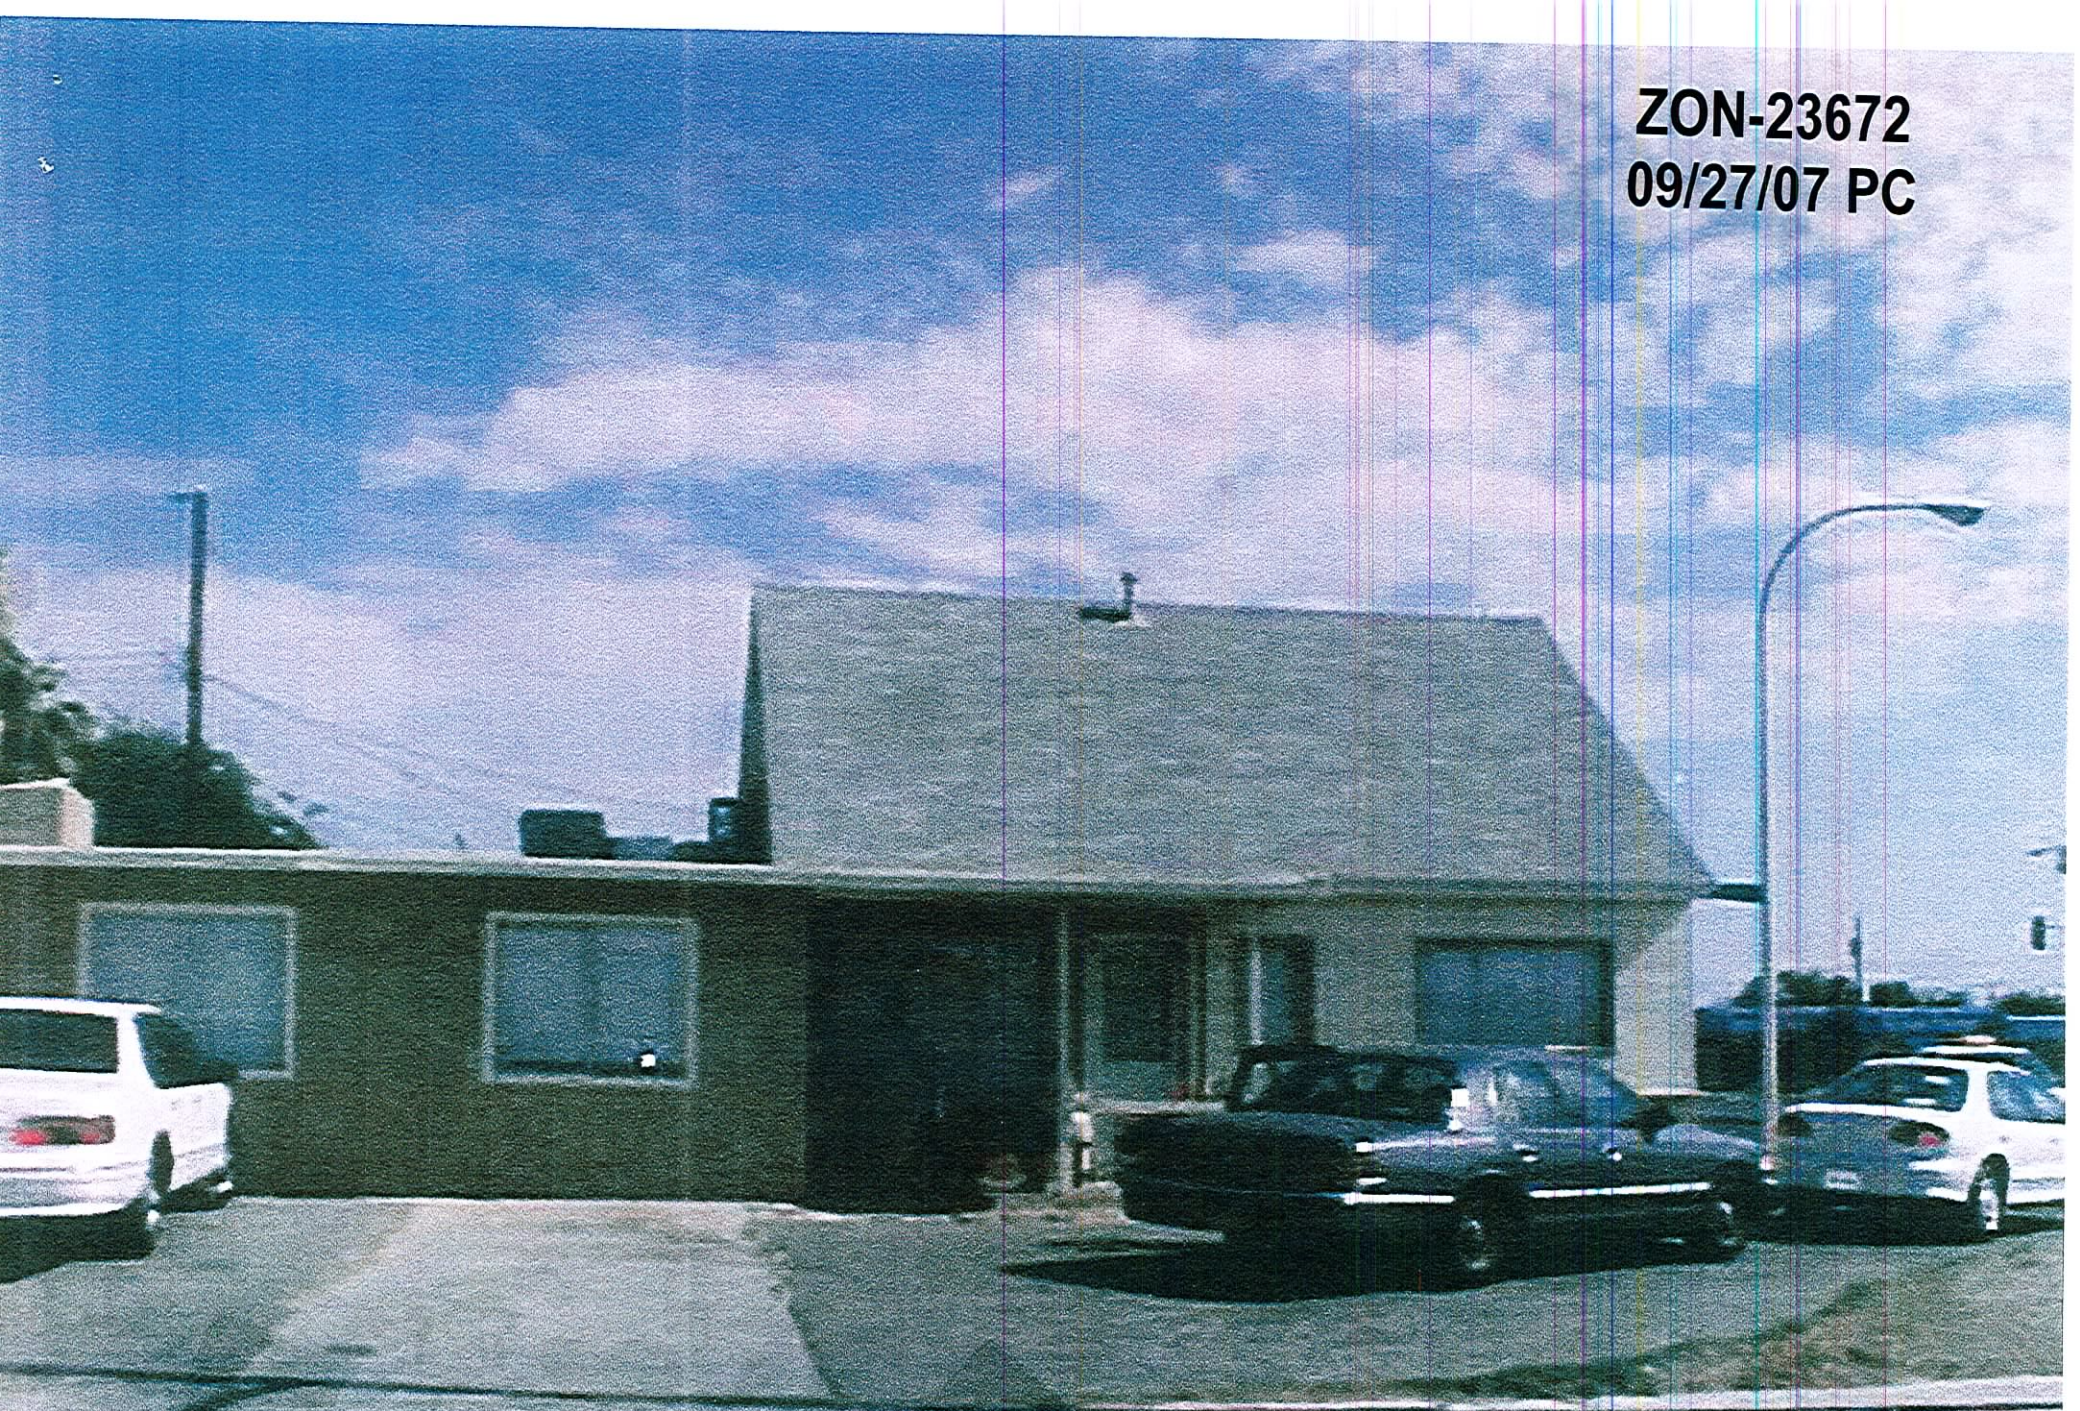

ZON-23672
09/27/07 PC

1650 S. EASTERN - HOWARD ST. ELEVATION

RECEIVED
AUG 02 2007

ZON-23672
09/27/07 PC

1650 S. EASTERN - EASTERN ELEVATION

RECEIVED

09 27 2007

ZON-23672
09/27/07 PC

1650 S. EASTERN - EASTERN ELEVATION

RECEIVED
AUG 02 2008

**ZON-23672 - APPLICANT/OWNER: GLADYS FLORES
1650 SOUTH EASTERN AVENUE
SEPTEMBER 27, 2007 PLANNING COMMISSION**

09/05/07

**ZON-23672 - APPLICANT/OWNER: GLADYS FLORES
1650 SOUTH EASTERN AVENUE
SEPTEMBER 27, 2007 PLANNING COMMISSION**