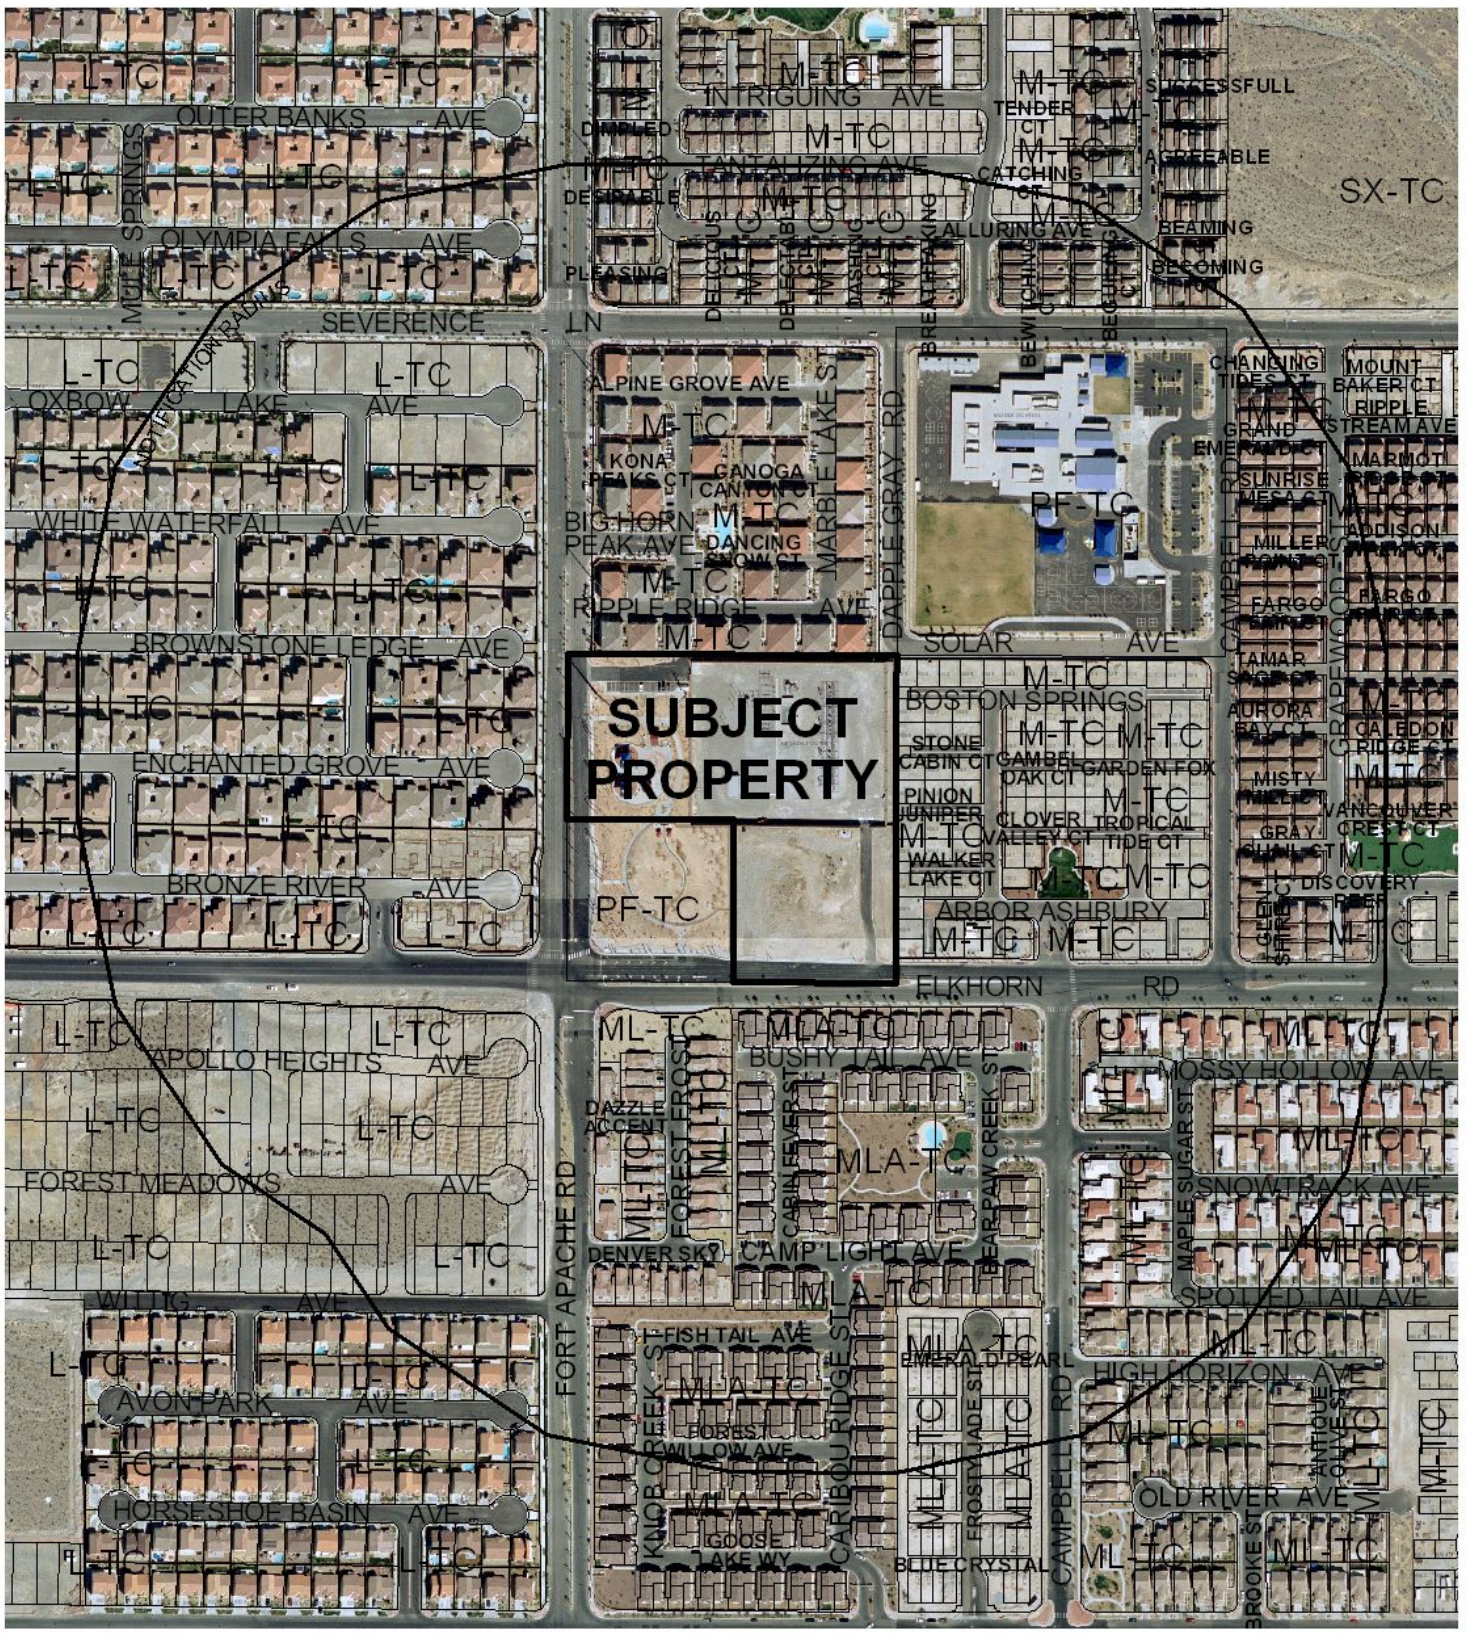

CASE: **SDR-23949**

RADIUS: 1000 FT

ZONING OF SUBJECT PROPERTY:

T-C (TOWN CENTER) ZONE [PF-TC (PUBLIC FACILITIES) TOWN CENTER LAND USE DESIGNATION]

CASE: **SDR-23949**

RADIUS: 1000 FT

ZONING OF SUBJECT PROPERTY:

T-C (TOWN CENTER) ZONE [PF-TC (PUBLIC FACILITIES) TOWN CENTER LAND USE DESIGNATION]