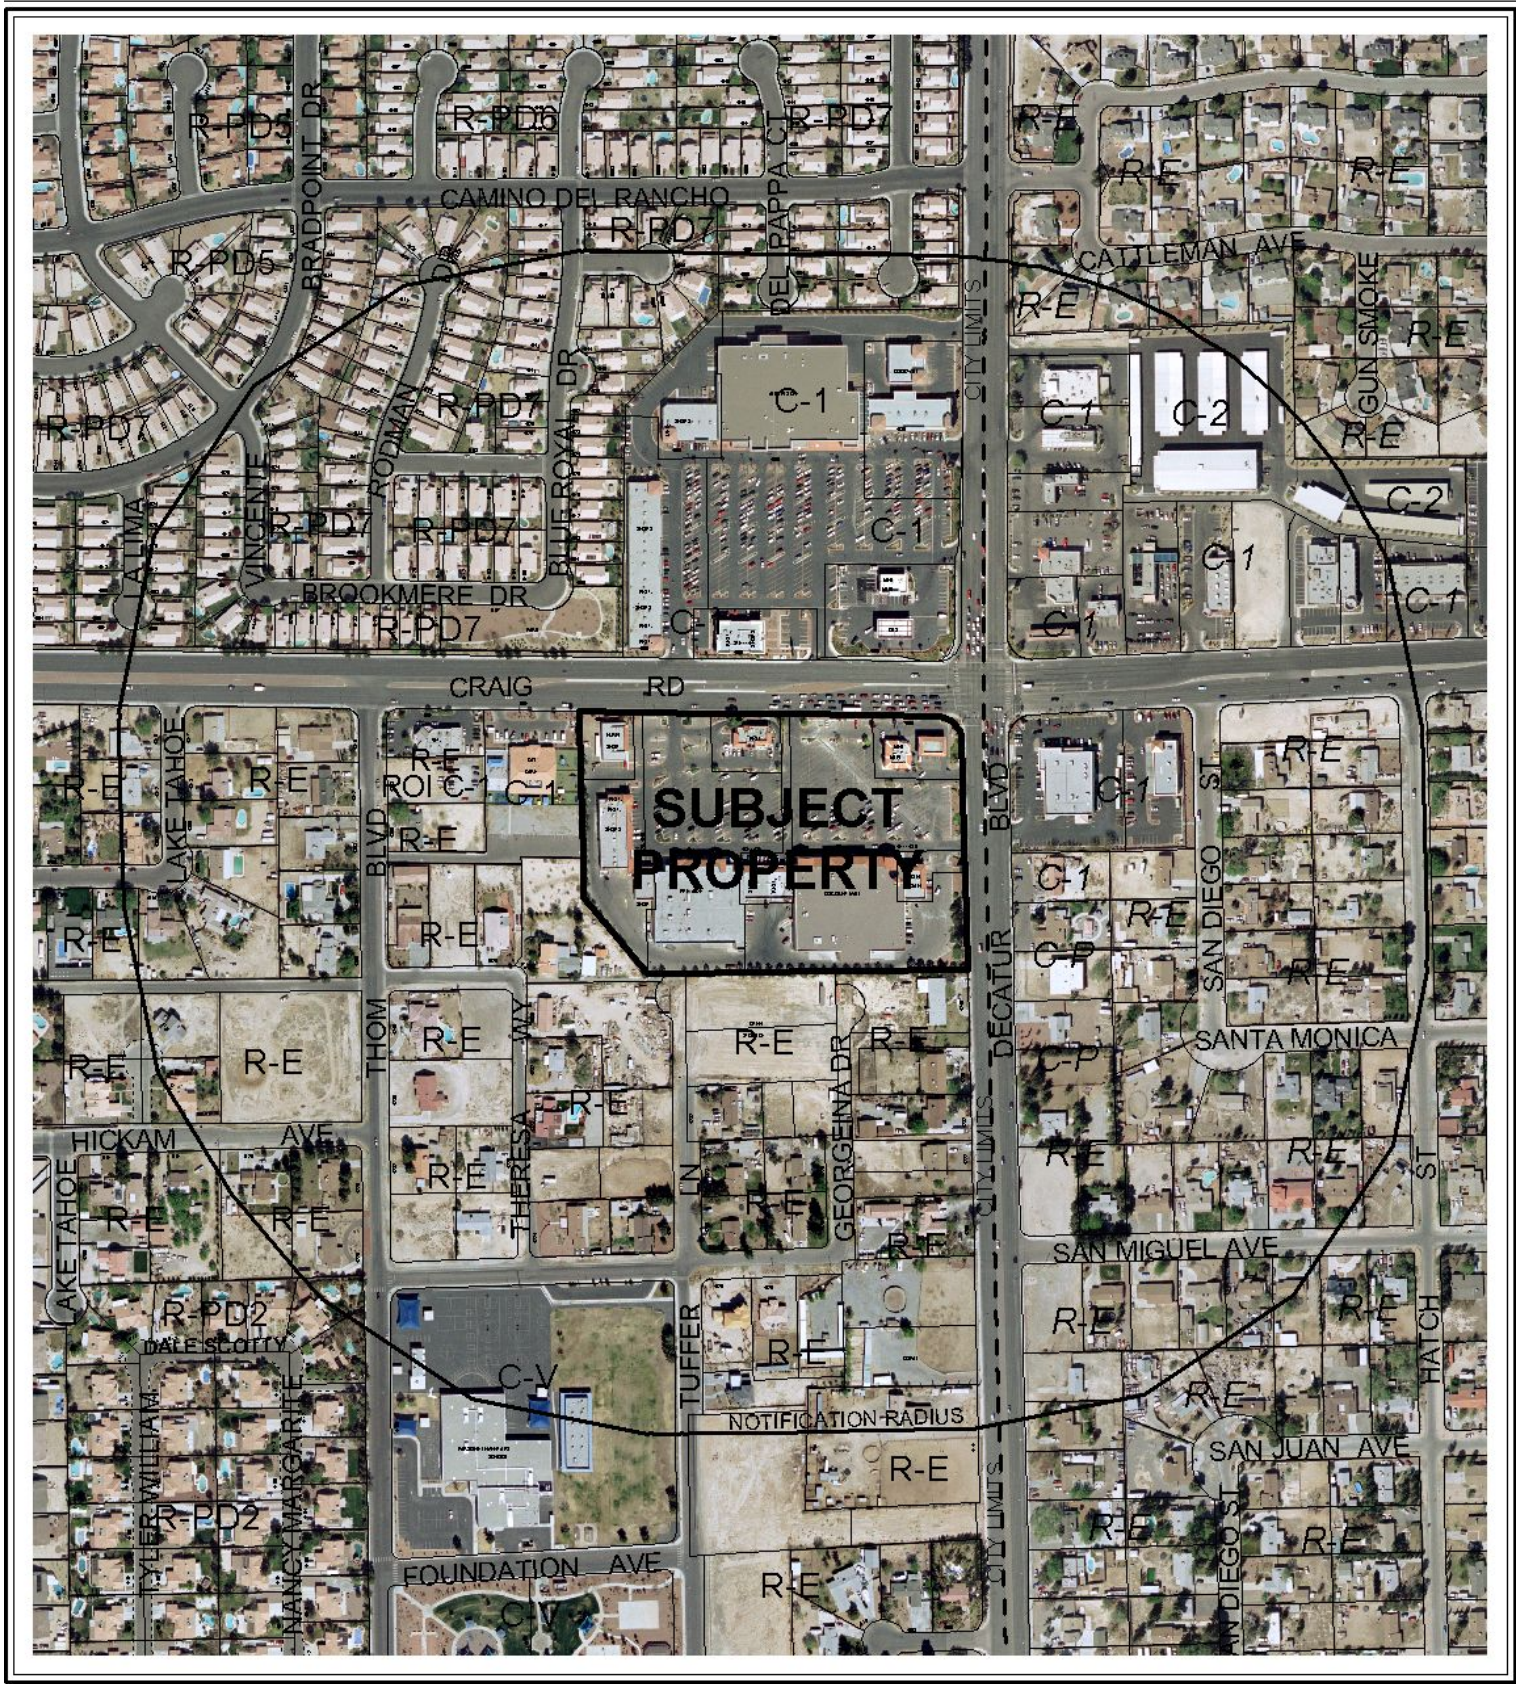

CASE: MSP-23921

RADIUS: 1000 FT

ZONING OF SUBJECT PROPERTY: C-1 (LIMITED COMMERCIAL)

CASE: MSP-23921

RADIUS: 1000 FT

ZONING OF SUBJECT PROPERTY: C-1 (LIMITED COMMERCIAL)