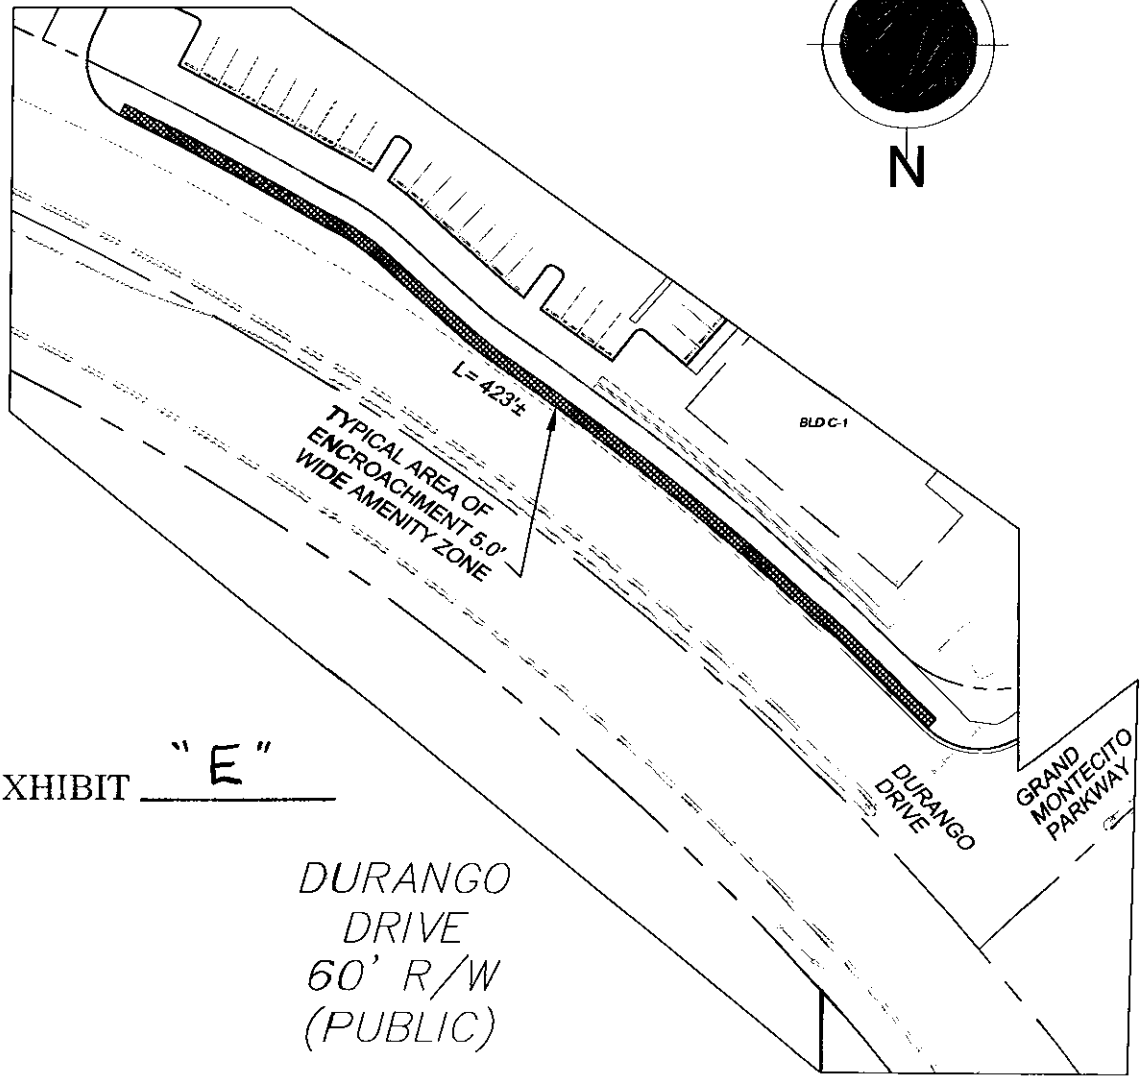

TYPICAL SECTION

EXHIBIT "E"

DURANGO DRIVE
60' R/W
(PUBLIC)

STANTEC	CENTENNIAL HILLS	
	ENCROACHMENT EXHIBIT	