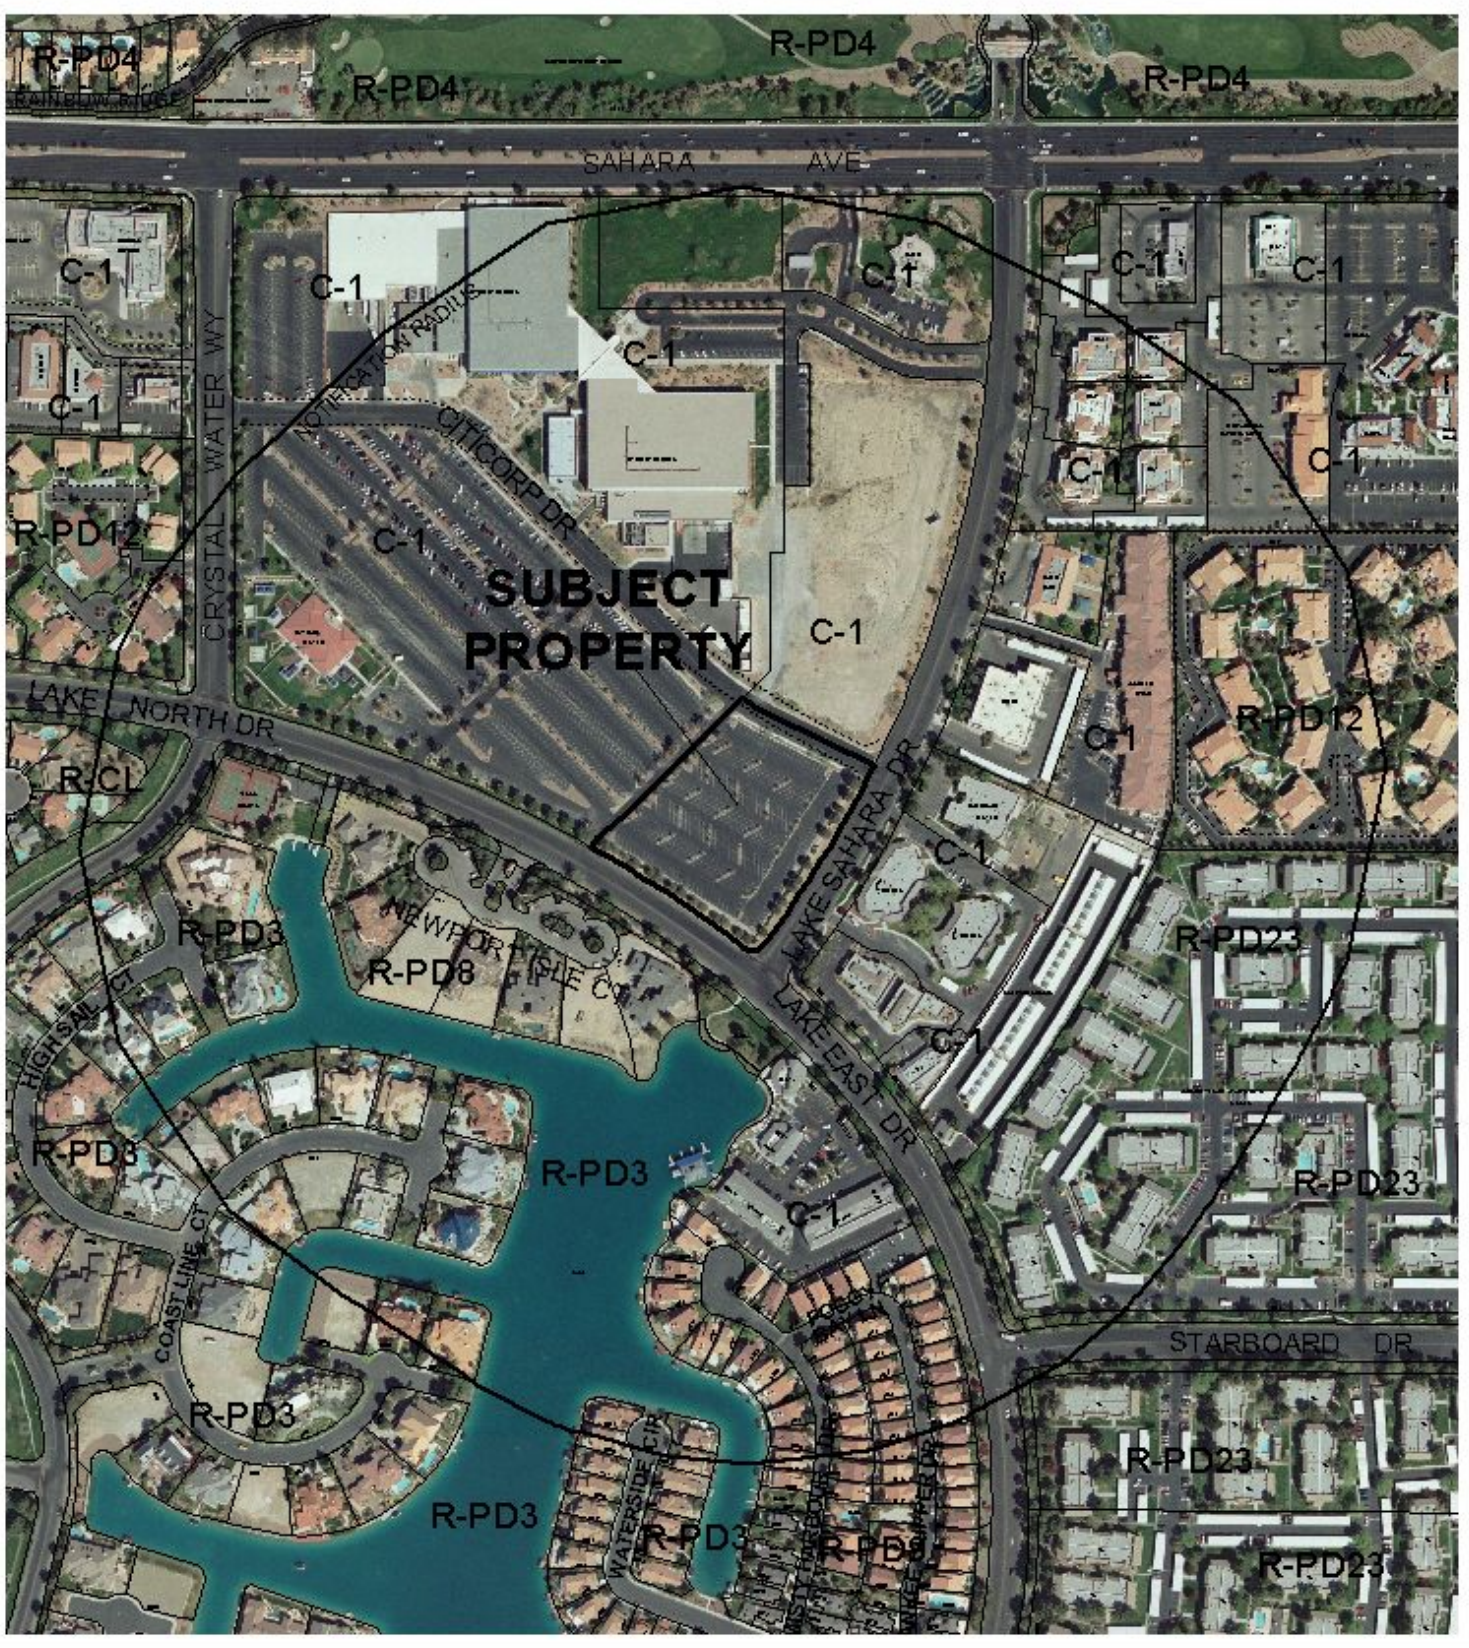

CASE: SDR-23115
RADIUS: 1000 FT
ZONING OF SUBJECT PROPERTY: C-1 (LIMITED COMMERCIAL)

CASE: **SDR-23115**

RADIUS: 1000 FT

ZONING OF SUBJECT PROPERTY: C-1 (LIMITED COMMERCIAL)