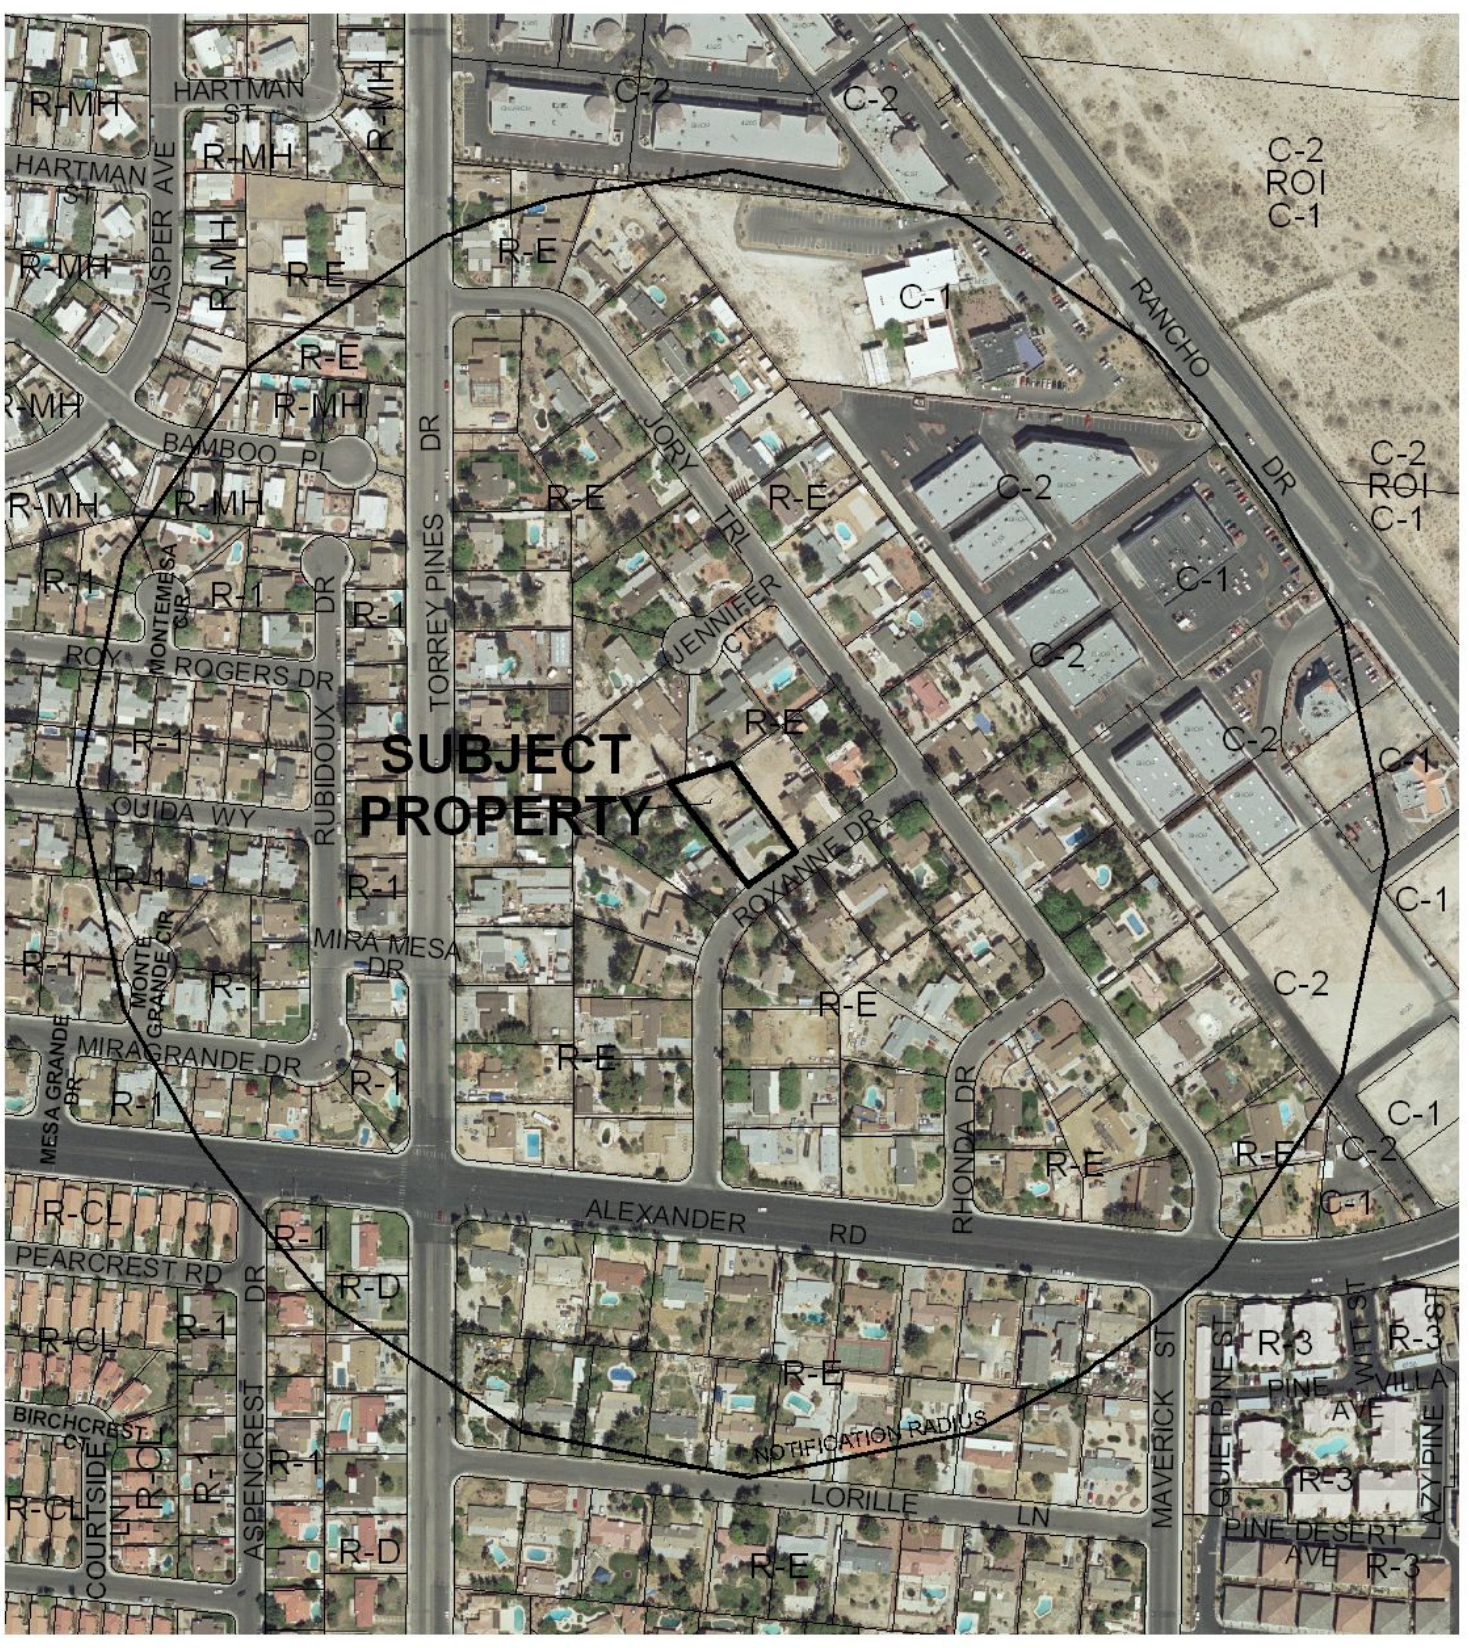

CASE: VAR-23125

RADIUS: 1000 FT

ZONING OF SUBJECT PROPERTY: R-E (RESIDENCE ESTATES)

**SUBJECT  
PROPERTY**

NOTIFICATION RADIUS

**CASE: VAR-23125**  
**RADIUS: 1000 FT**  
**ZONING OF SUBJECT PROPERTY: R-E (RESIDENCE ESTATES)**