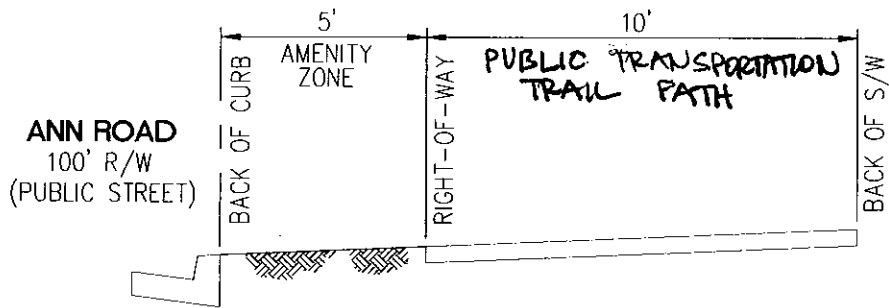

**LOCATION MAP**  
NO SCALE

**TYPICAL SECTION**  
NO SCALE

**ENCROACHMENT EXHIBIT "A"**  
NO SCALE

**Zone**  
Engineering

50 S. Jones Blvd., Suite 202  
LAS VEGAS, NEVADA 89107  
PHONE: 702.877.3005  
FAX: 702.877.3007  
[www.zoneengineerina.com](http://www.zoneengineerina.com)