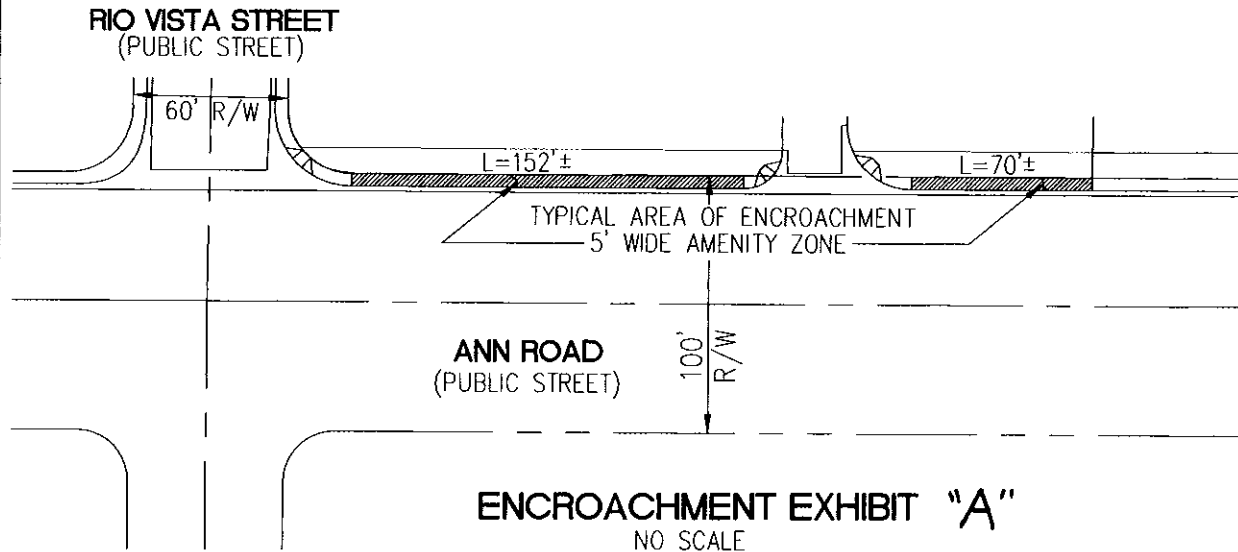

**LOCATION MAP**  
NO SCALE

**TYPICAL SECTION**  
NO SCALE

**ENCROACHMENT EXHIBIT "A"**  
NO SCALE

**Zone**  
Engineering

50 S. Jones Blvd., Suite 202  
LAS VEGAS, NEVADA 89107  
PHONE: 702.877.3005  
FAX: 702.877.3007  
[www.zoneengineerina.com](http://www.zoneengineerina.com)