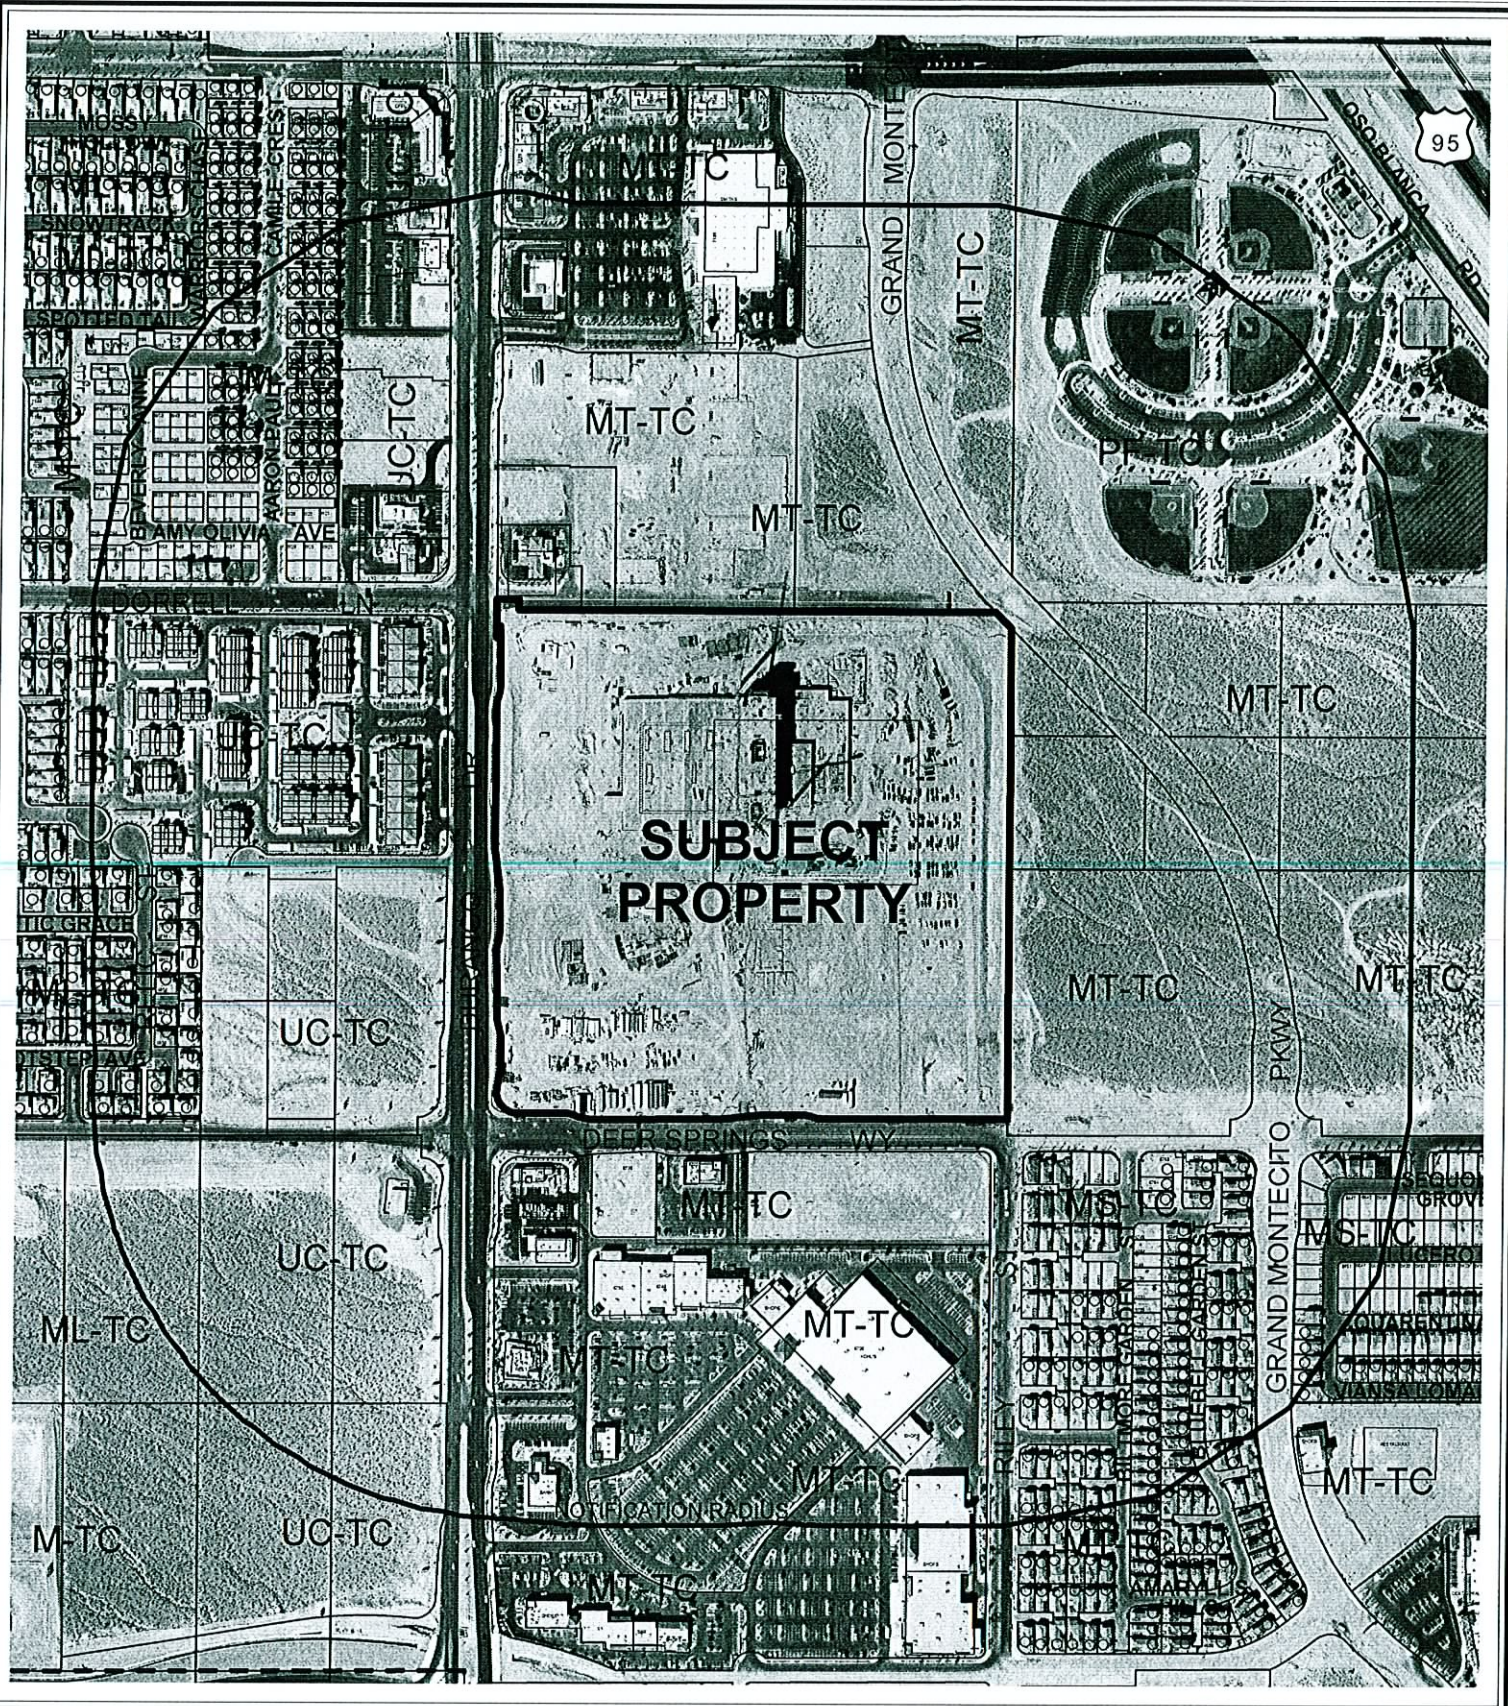

CASE: **ARC-22160**

RADIUS: 1000 FT

ZONING OF SUBJECT PROPERTY:

T-C (TOWN CENTER) ZONE [UC-TC (URBAN CENTER MIXED USE TOWN CENTER) SPECIAL LAND USE DESIGNATION]

CASE: ARC-22160

RADIUS: 1000 FT

ZONING OF SUBJECT PROPERTY:
 T-C (TOWN CENTER) ZONE [UC-TC (URBAN CENTER MIXED USE TOWN CENTER) SPECIAL LAND USE DESIGNATION]