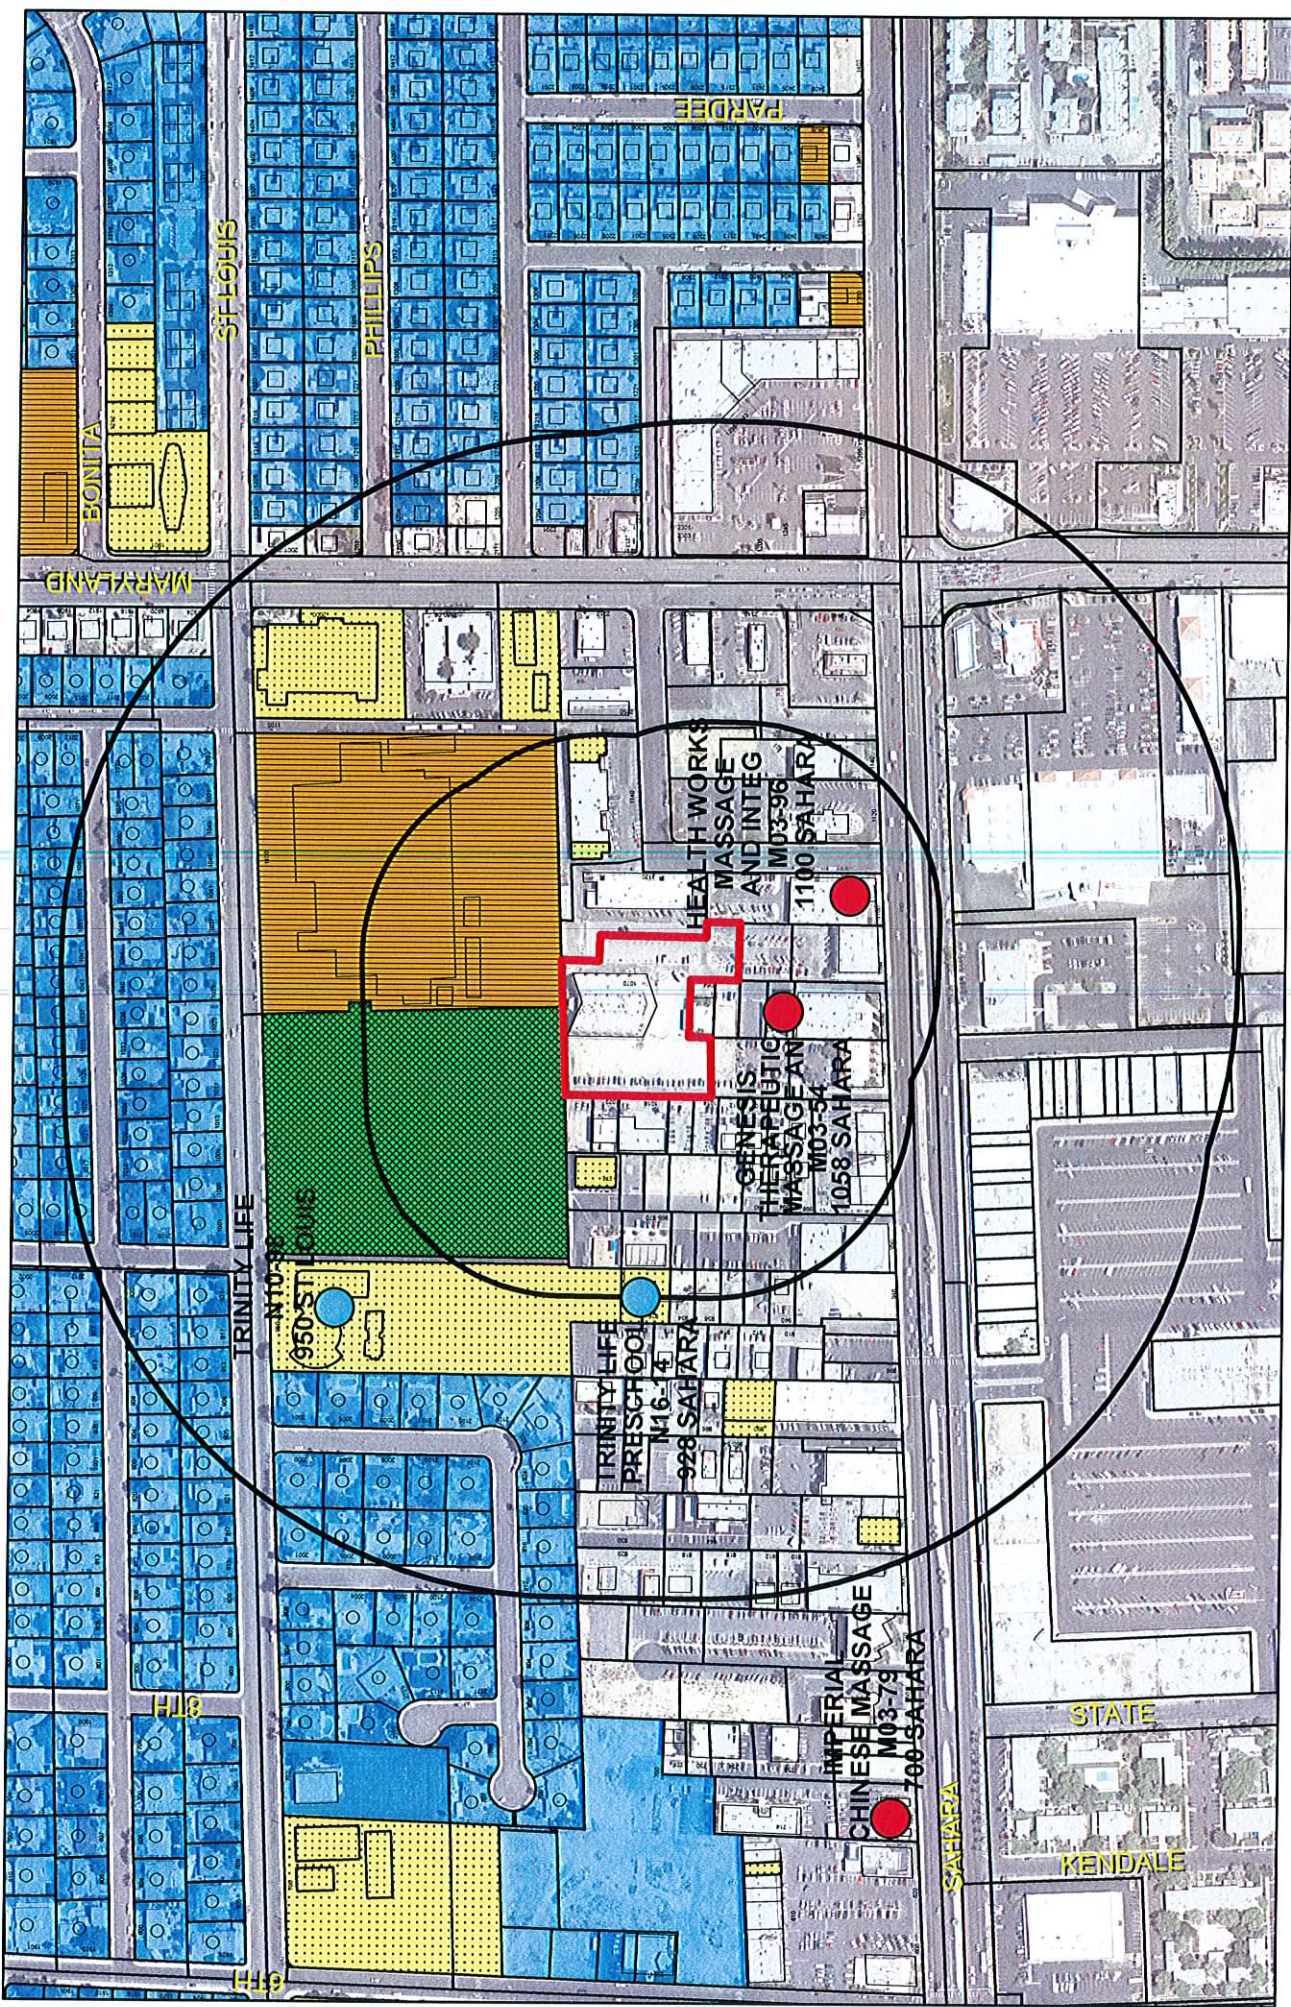

CASE: SUP-21649

RADIUS: 1000 FT

ZONING OF SUBJECT PROPERTY: C-1 (LIMITED COMMERCIAL)

CASE: SUP-21649

RADIUS: 1000 FT

ZONING OF SUBJECT PROPERTY: C-1 (LIMITED COMMERCIAL)

SUP-21649
Message Establishment

Business Licenses

- Message Establishment
- Child Care/Children Facility

Protected Landuses

- RELIGIOUS
- CITY PARKS
- SCHOOLS

Subject Property

Residential Property

400 & 1000 Foot Buffer