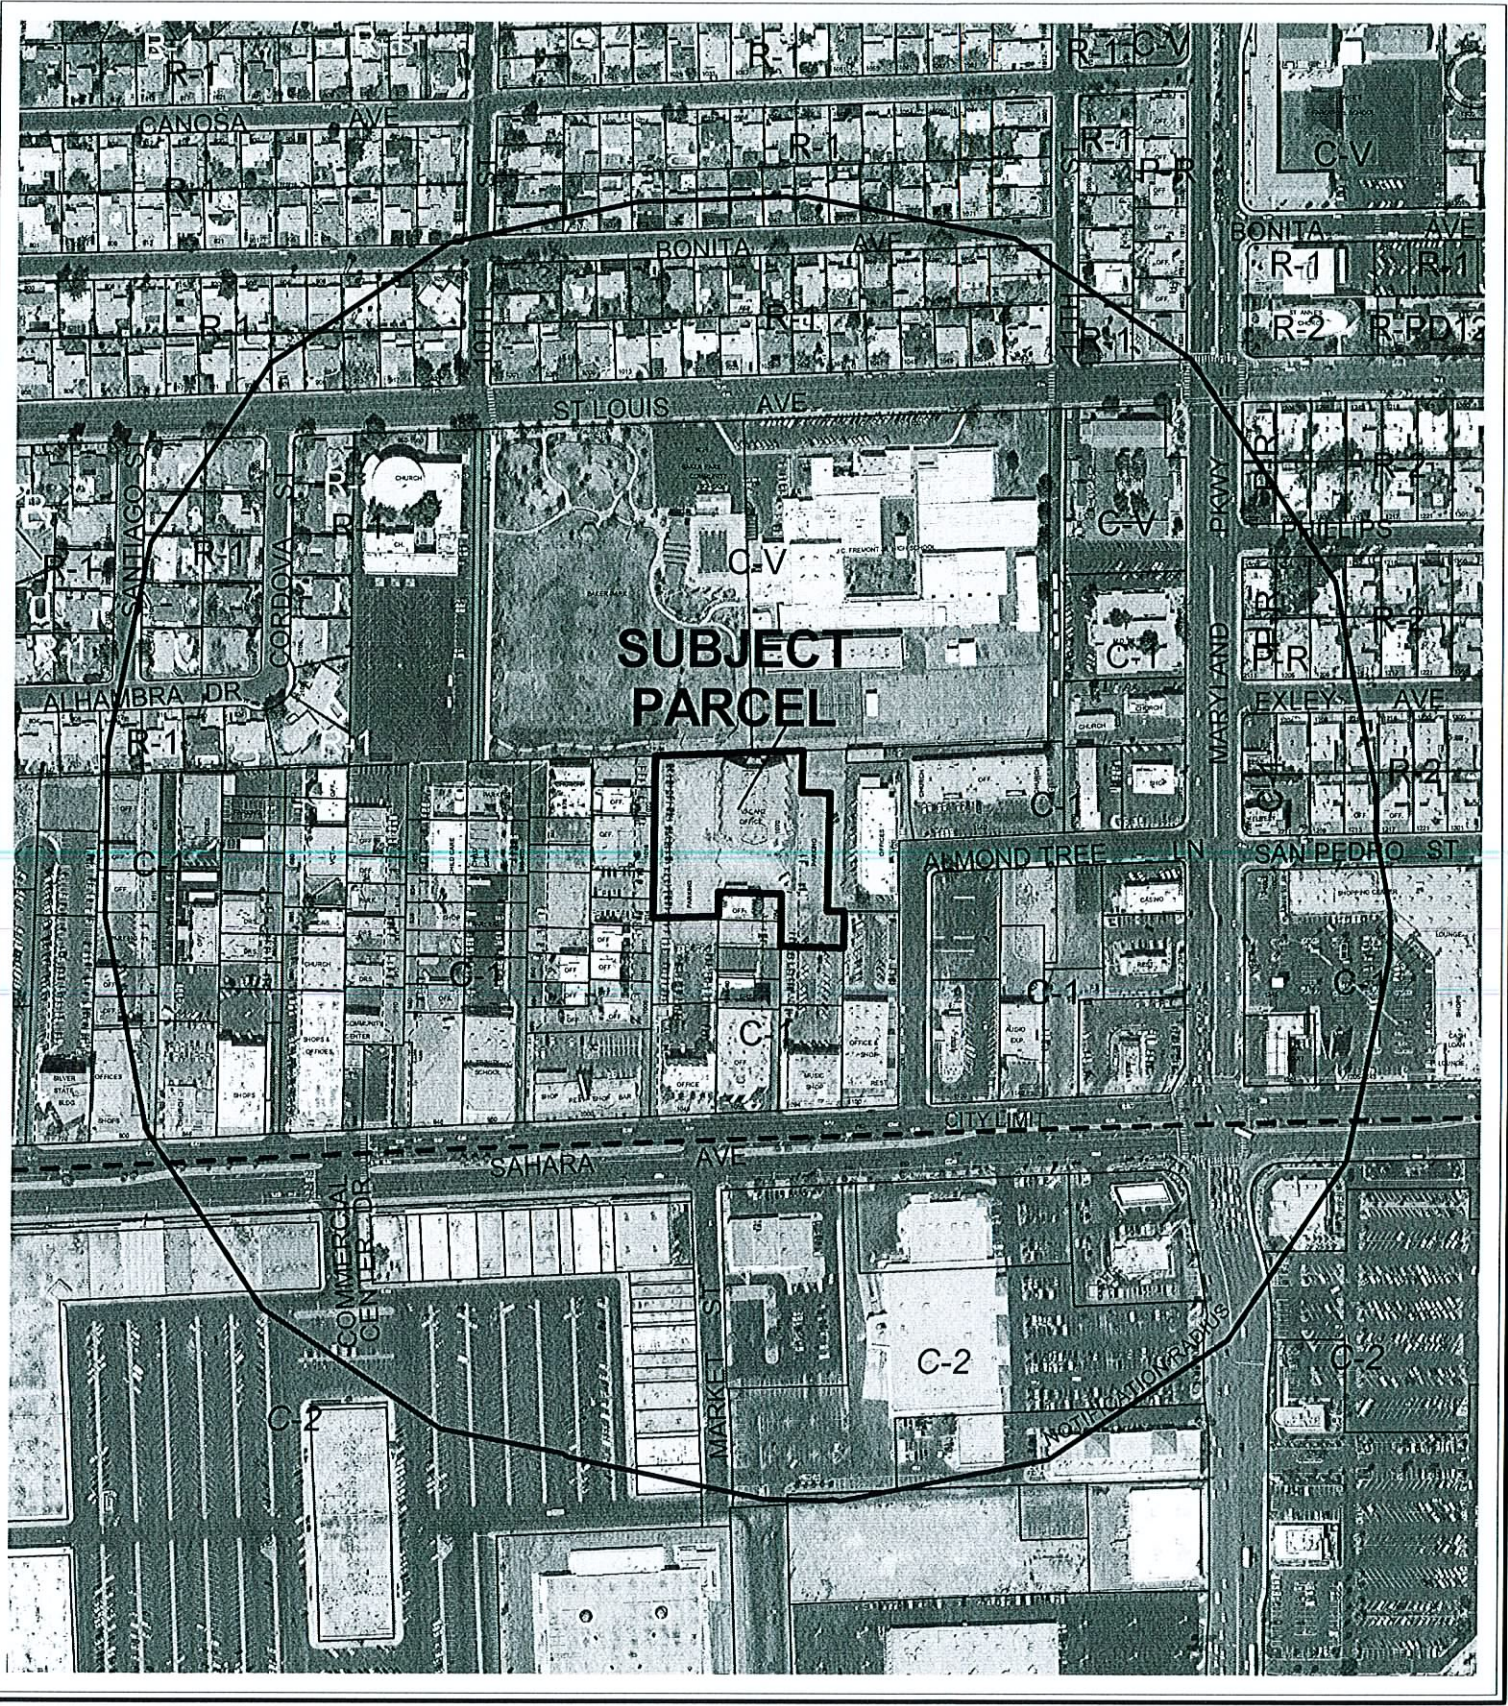

CASE: SUP-21649

RADIUS: 1000 FT

ZONING OF SUBJECT PROPERTY: C-1 (LIMITED COMMERCIAL)

CASE: SUP-21649

RADIUS: 1000 FT

ZONING OF SUBJECT PROPERTY: C-1 (LIMITED COMMERCIAL)

SUP-21649
Message Establishment

Business Licenses

- Message Establishment
- Child Care/Children Facility

Protected Landuses

- RELIGIOUS
- CITY PARKS
- SCHOOLS

Subject Property

Residential Property

400 & 1000 Foot Buffer