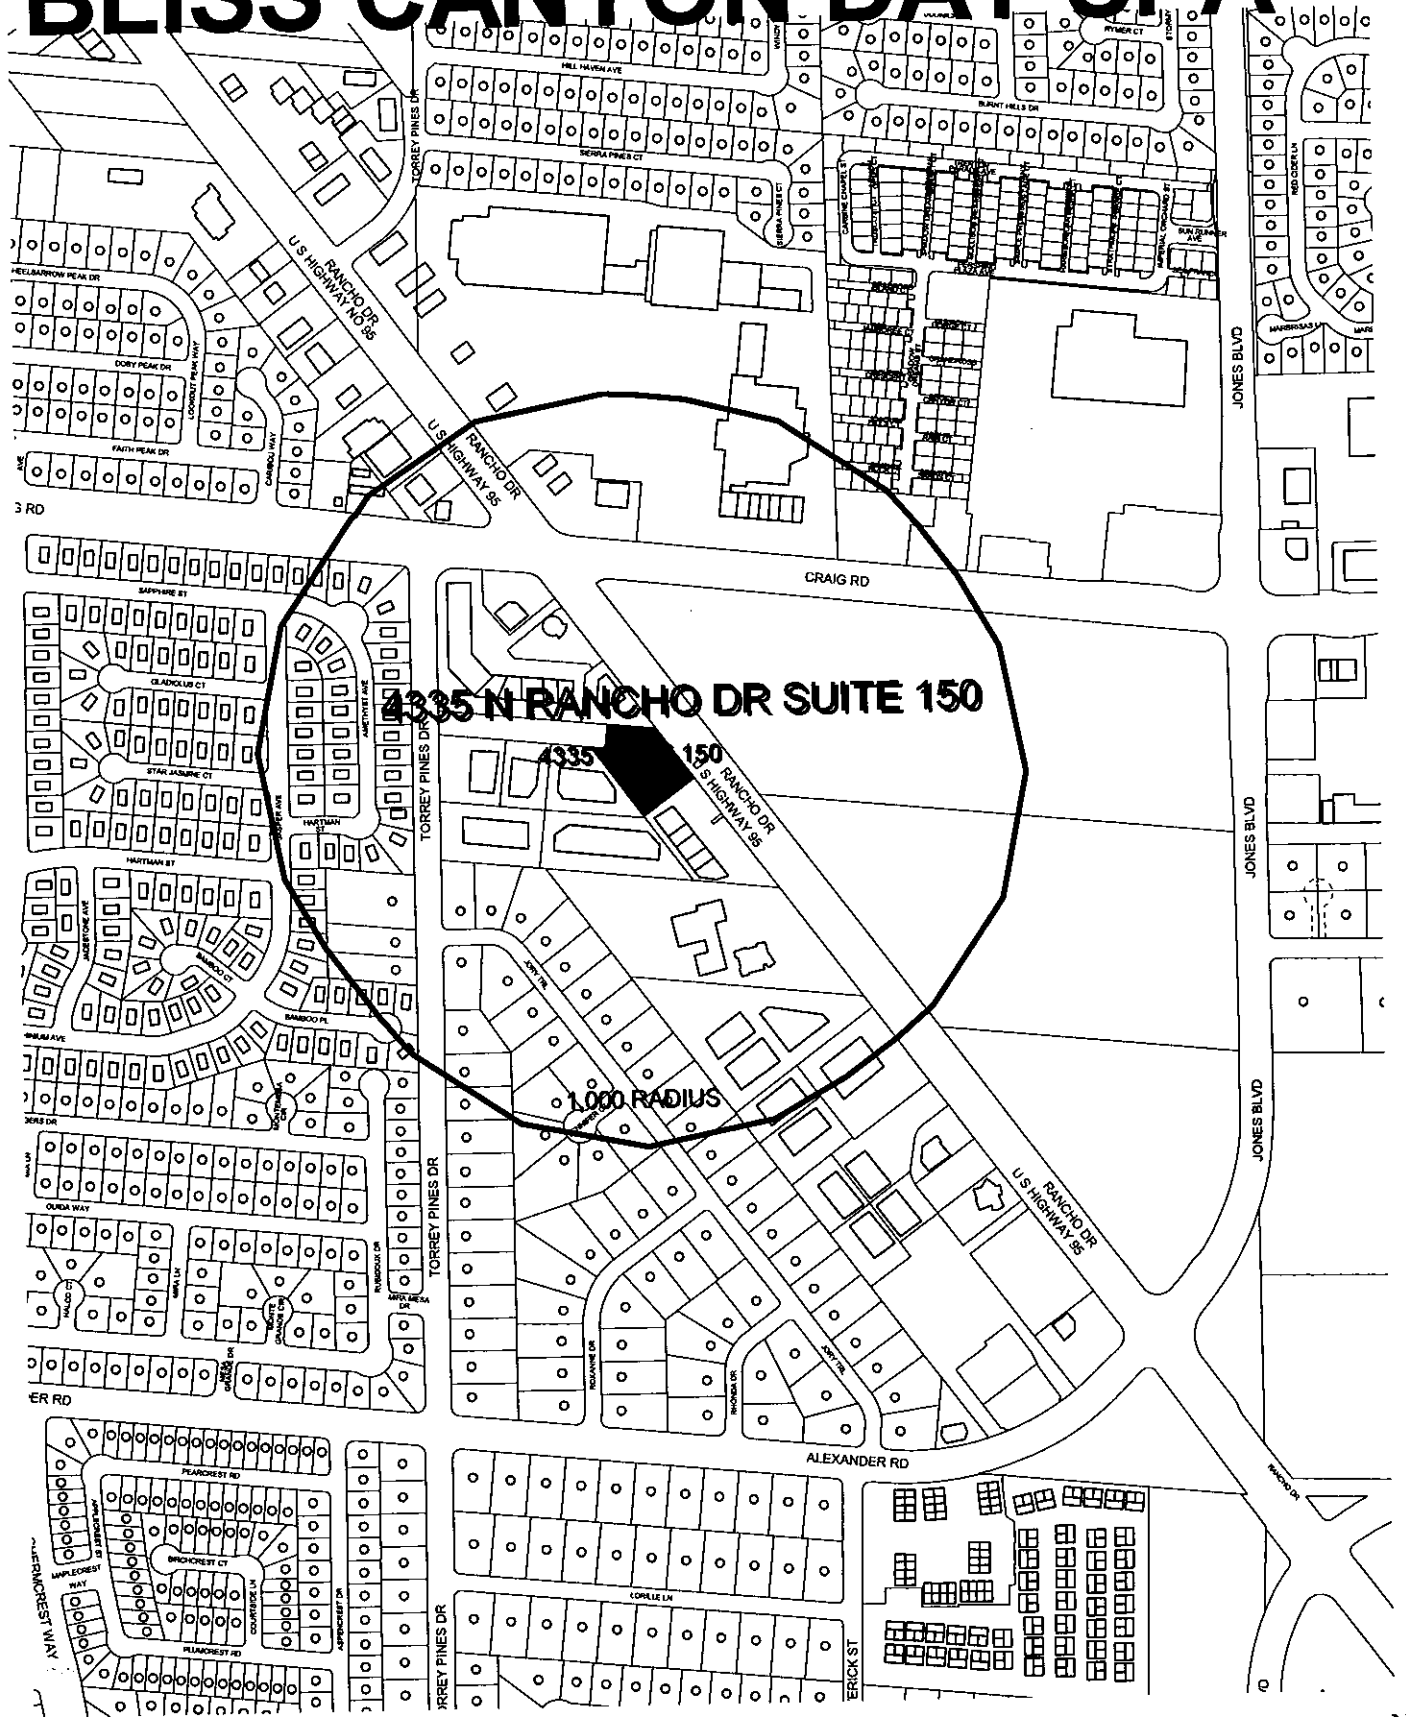

BLISS CANYON DAY SPA

0 300 600 Feet