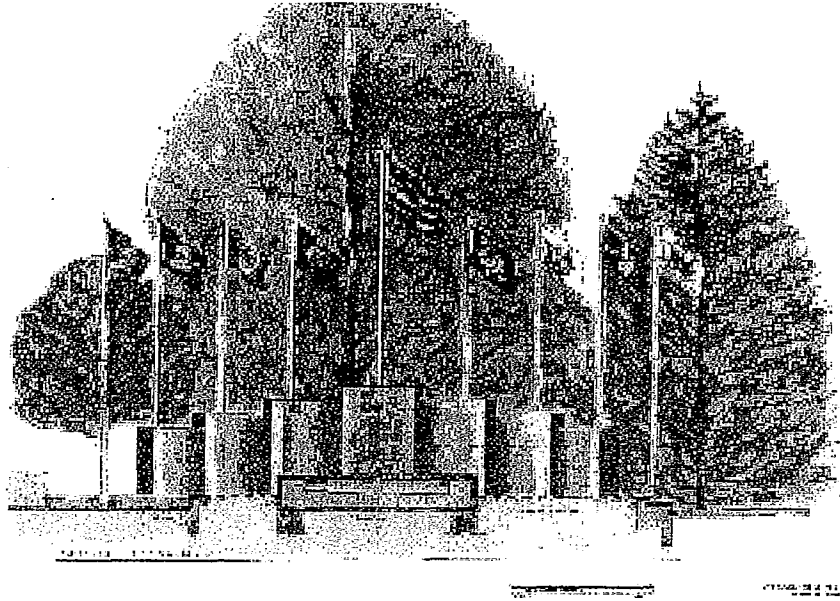

Huntridge Circle Park

Veterans Memorial