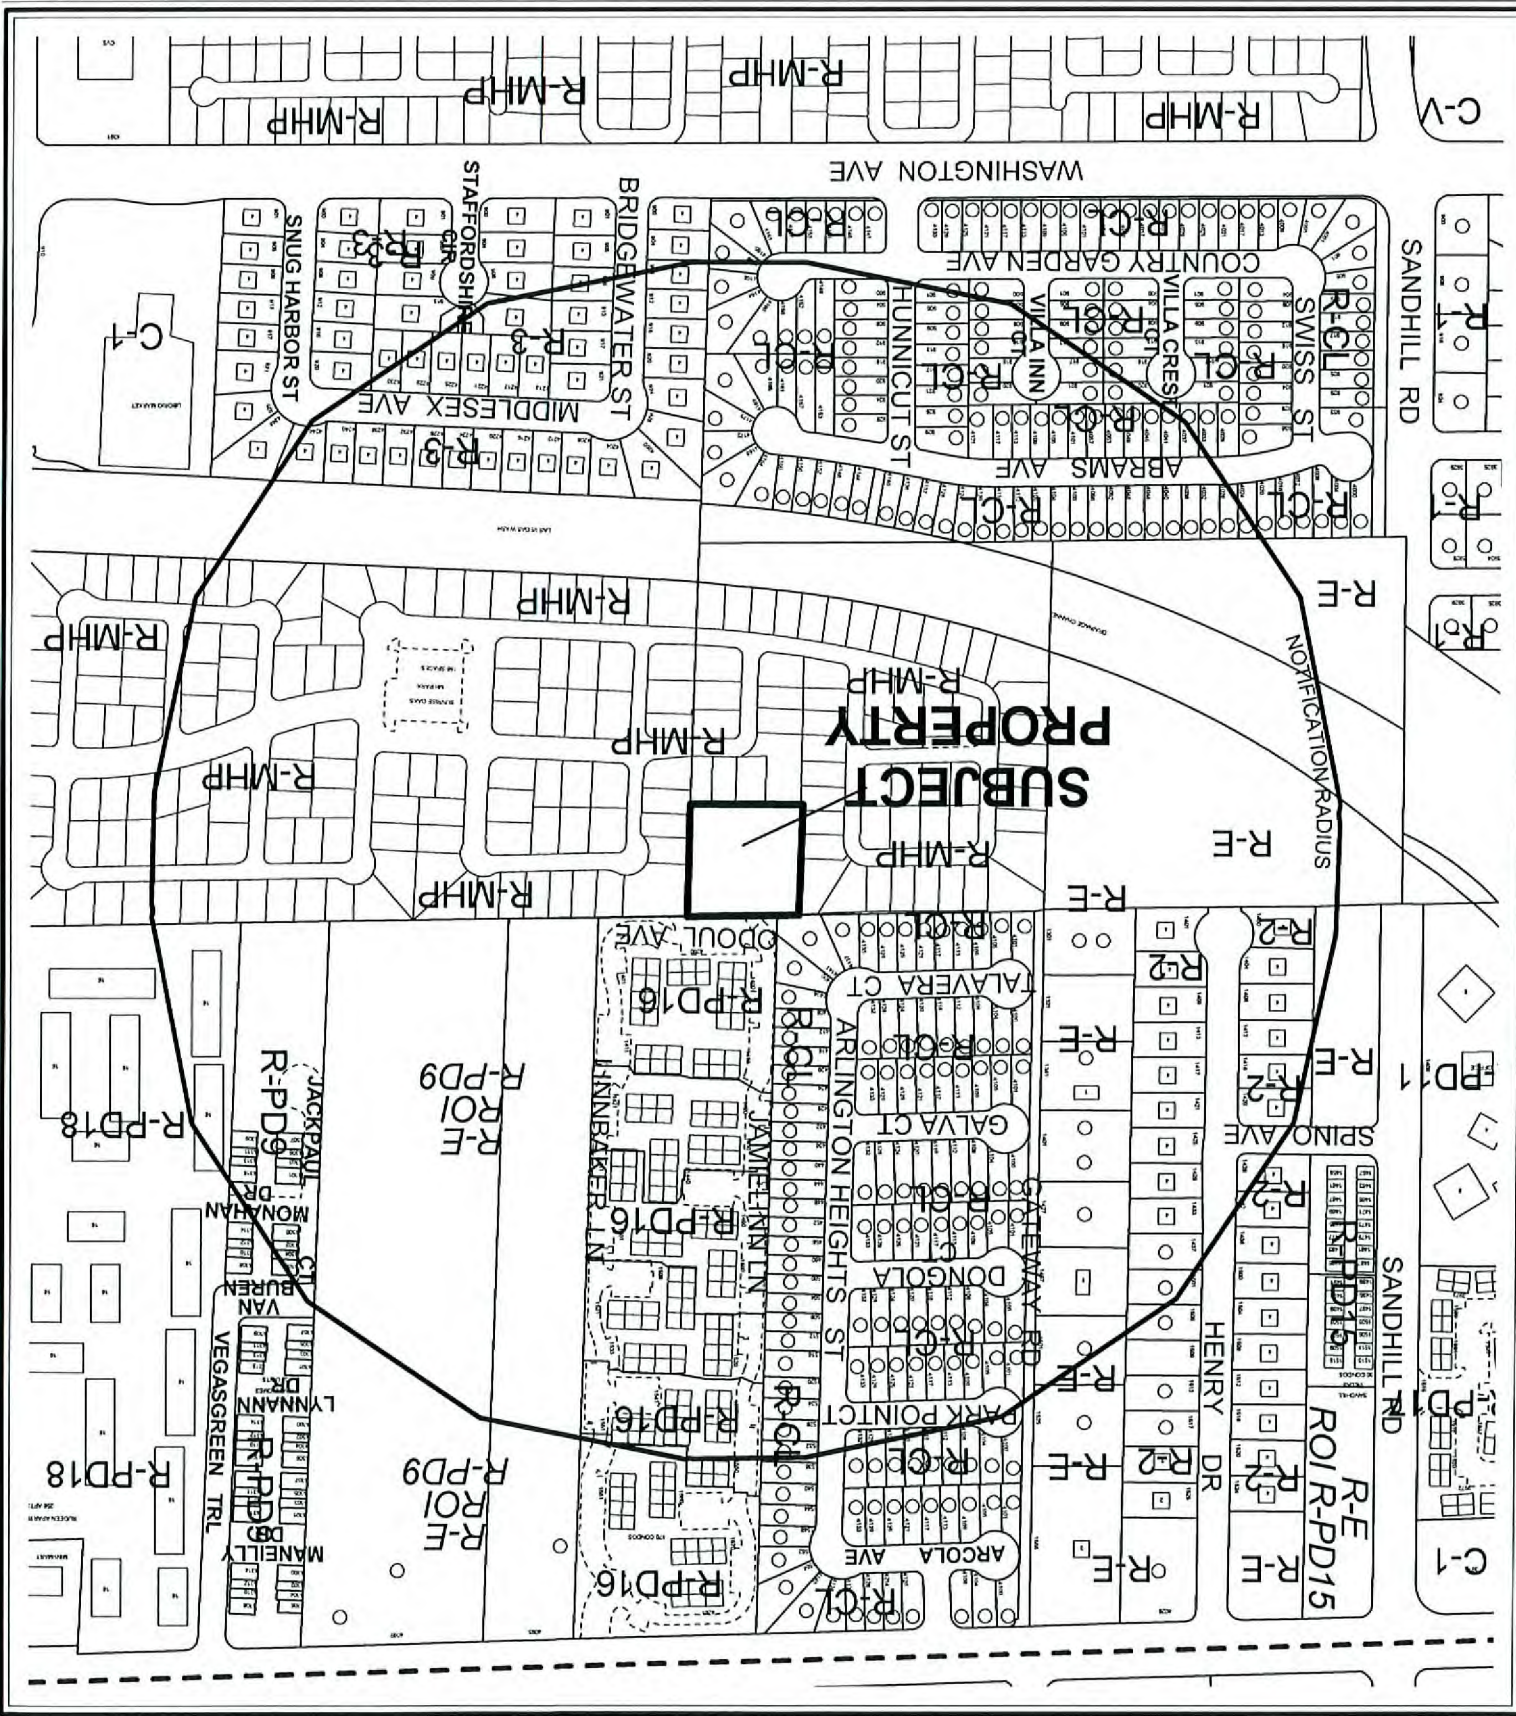

R-MHP (RESIDENTIAL MOBILE/MANUFACTURED HOME PARK)

PROPOSED ZONING OF SUBJECT PROPERTY:

R-E (RESIDENCE ESTATES)

ZONING OF SUBJECT PROPERTY:

RADIUS: 1000 FT

CASE: ZON-20956

0 800 Feet

CASE: ZON-20956

RADIUS: 1000 FT

ZONING OF SUBJECT PROPERTY:

R-E (RESIDENCE ESTATES)

PROPOSED ZONING OF SUBJECT PROPERTY:

R-MHP (RESIDENTIAL MOBILE/MANUFACTURED HOME PARK)