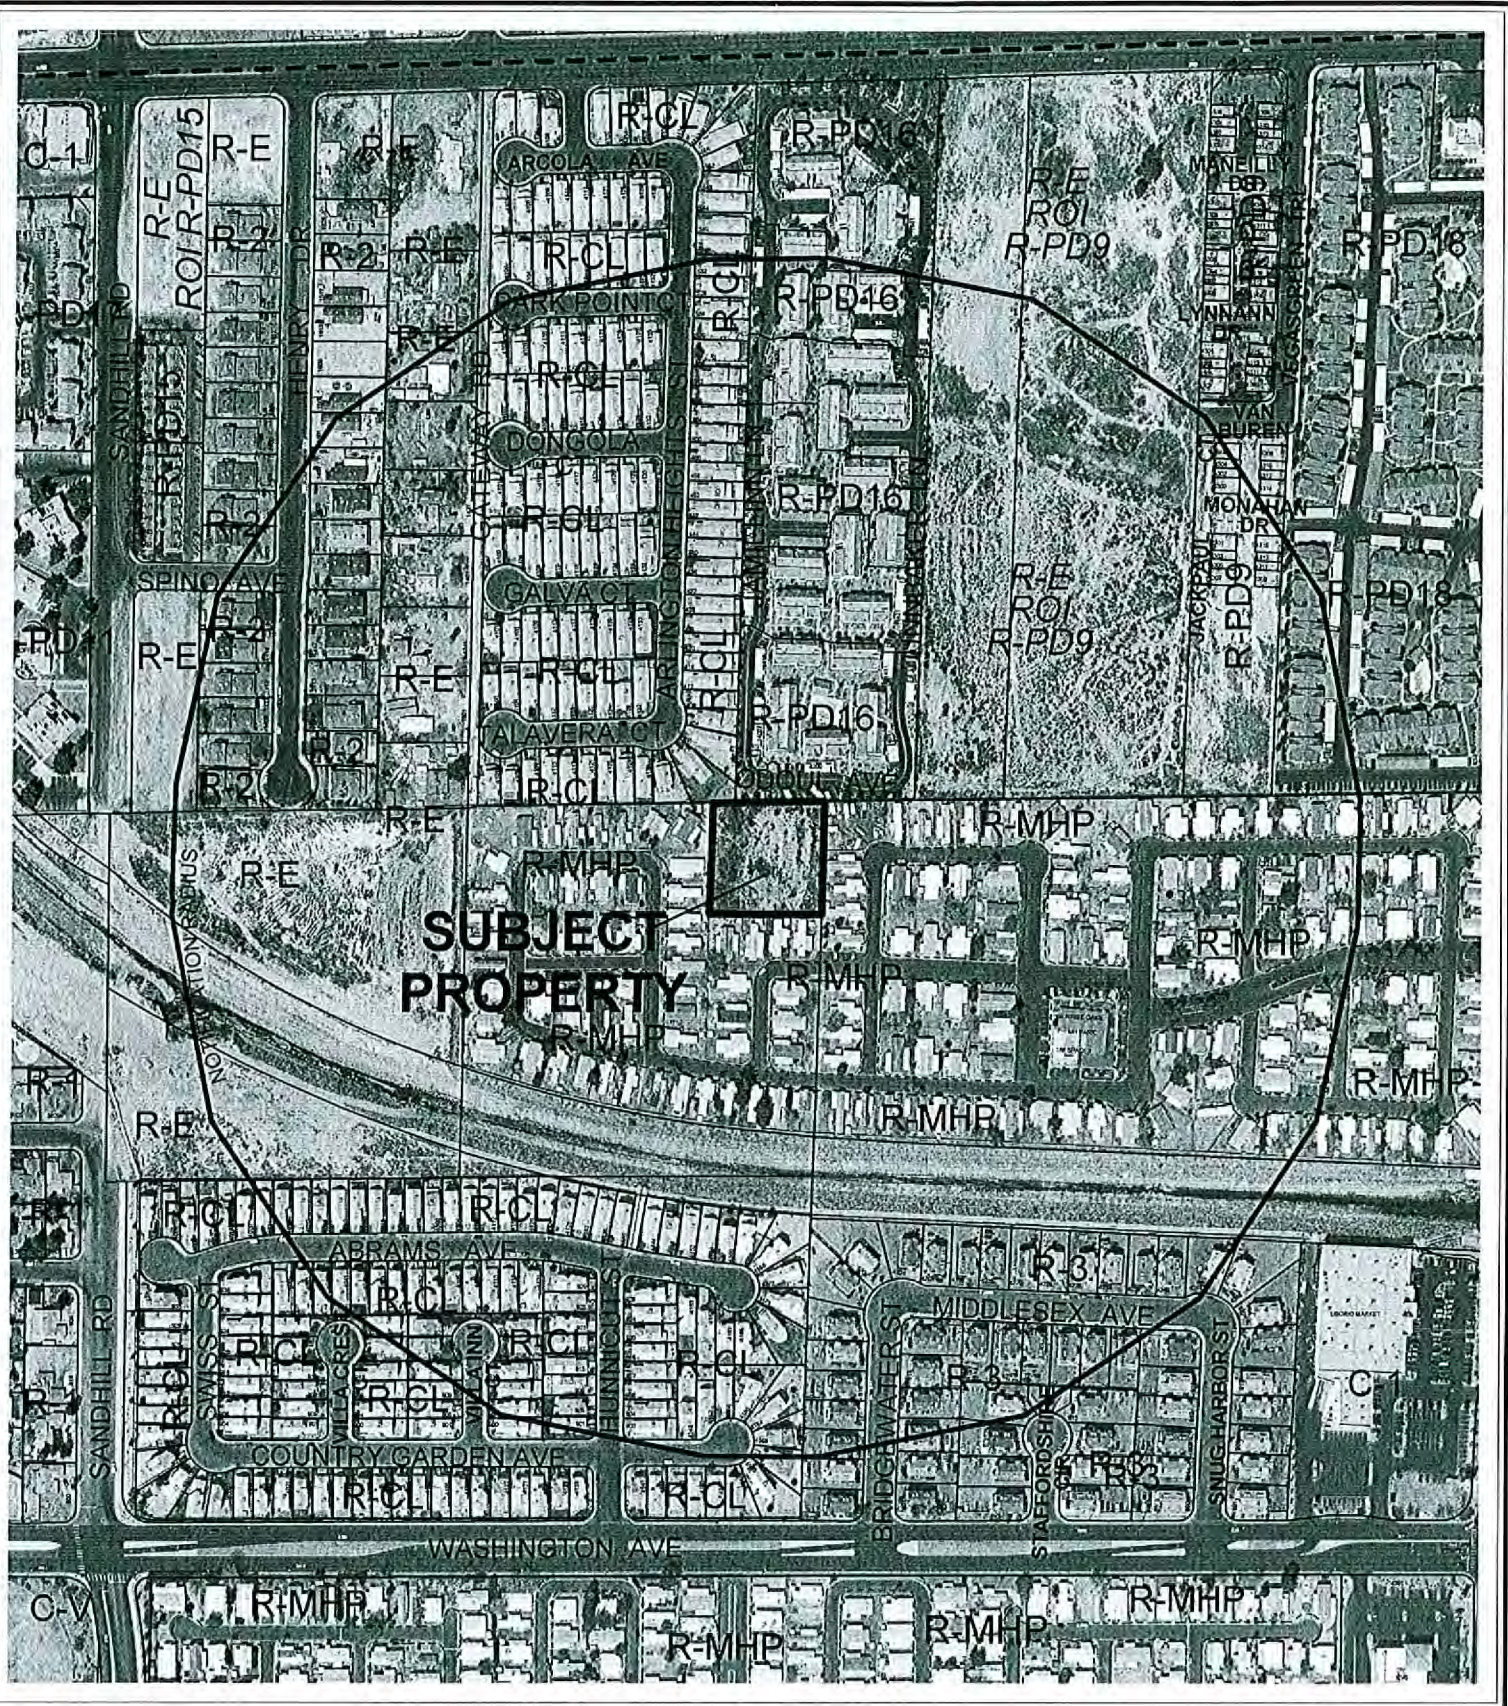

R-MHP (RESIDENTIAL MOBILE/MANUFACTURED HOME PARK)

PROPOSED ZONING OF SUBJECT PROPERTY:

R-E (RESIDENCE ESTATES)

ZONING OF SUBJECT PROPERTY:

RADIUS: 1000 FT

CASE: ZON-20956

0 800 Feet

CASE: ZON-20956

RADIUS: 1000 FT

ZONING OF SUBJECT PROPERTY:

R-E (RESIDENCE ESTATES)

PROPOSED ZONING OF SUBJECT PROPERTY:

R-MHP (RESIDENTIAL MOBILE/MANUFACTURED HOME PARK)