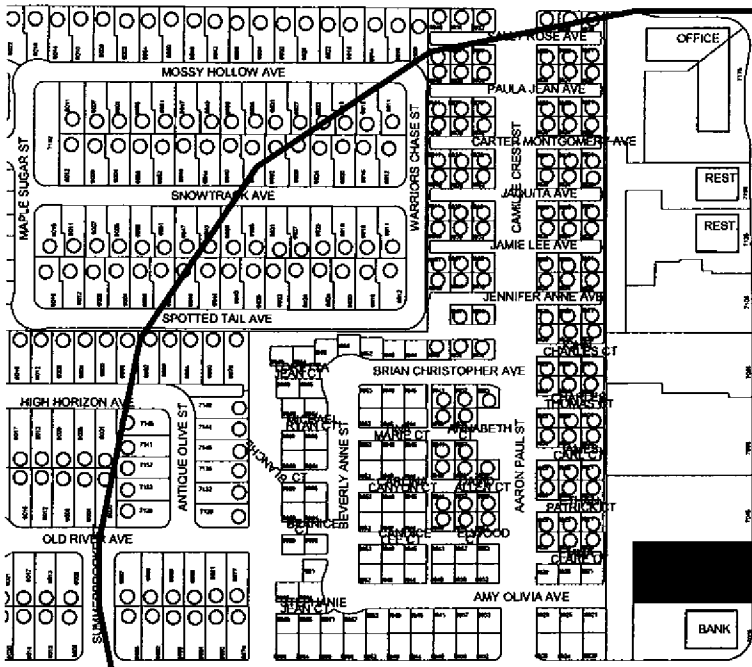

TIMBERS BAR & GRILL

1500' RADIUS

0 200 400 Feet