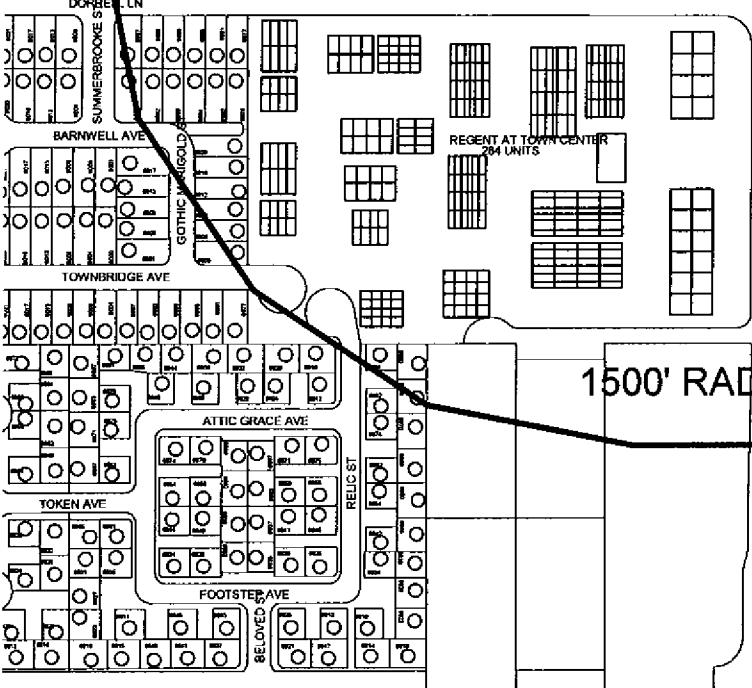

TIMBERS BAR & GRILL

1500' RADIUS

0 200 400 Feet