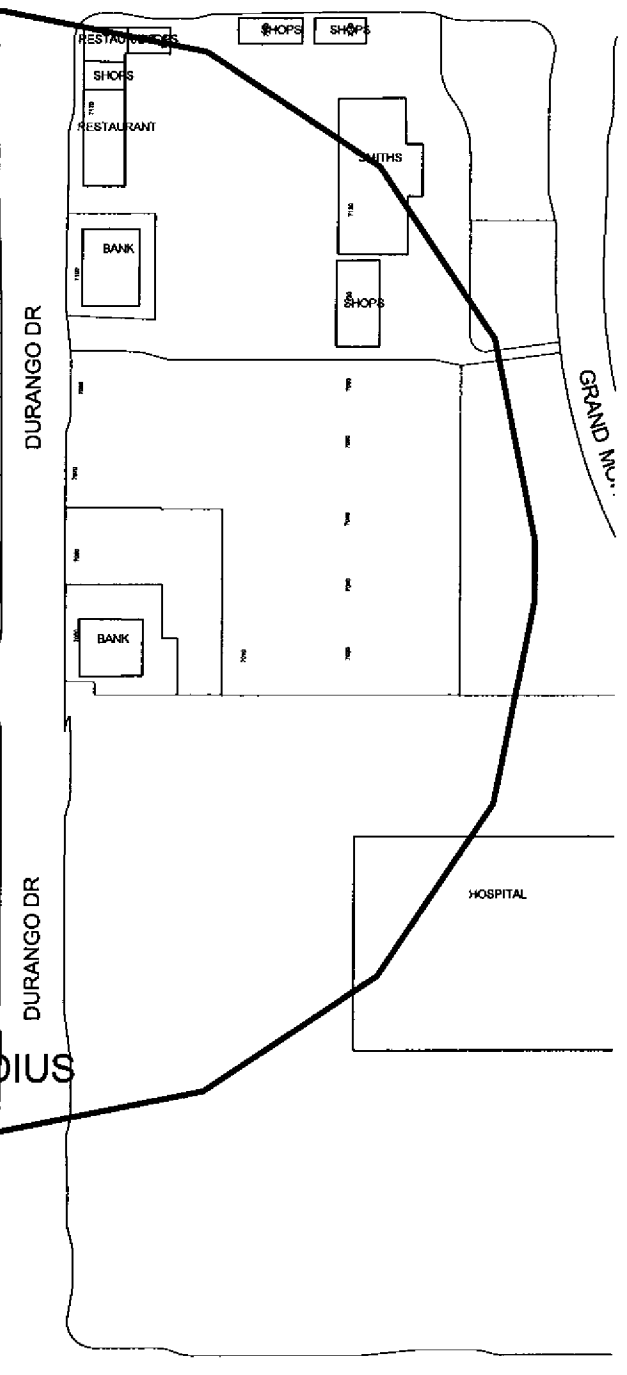

TIMBERS BAR & GRILL

1500' RADIUS

0 200 400 Feet