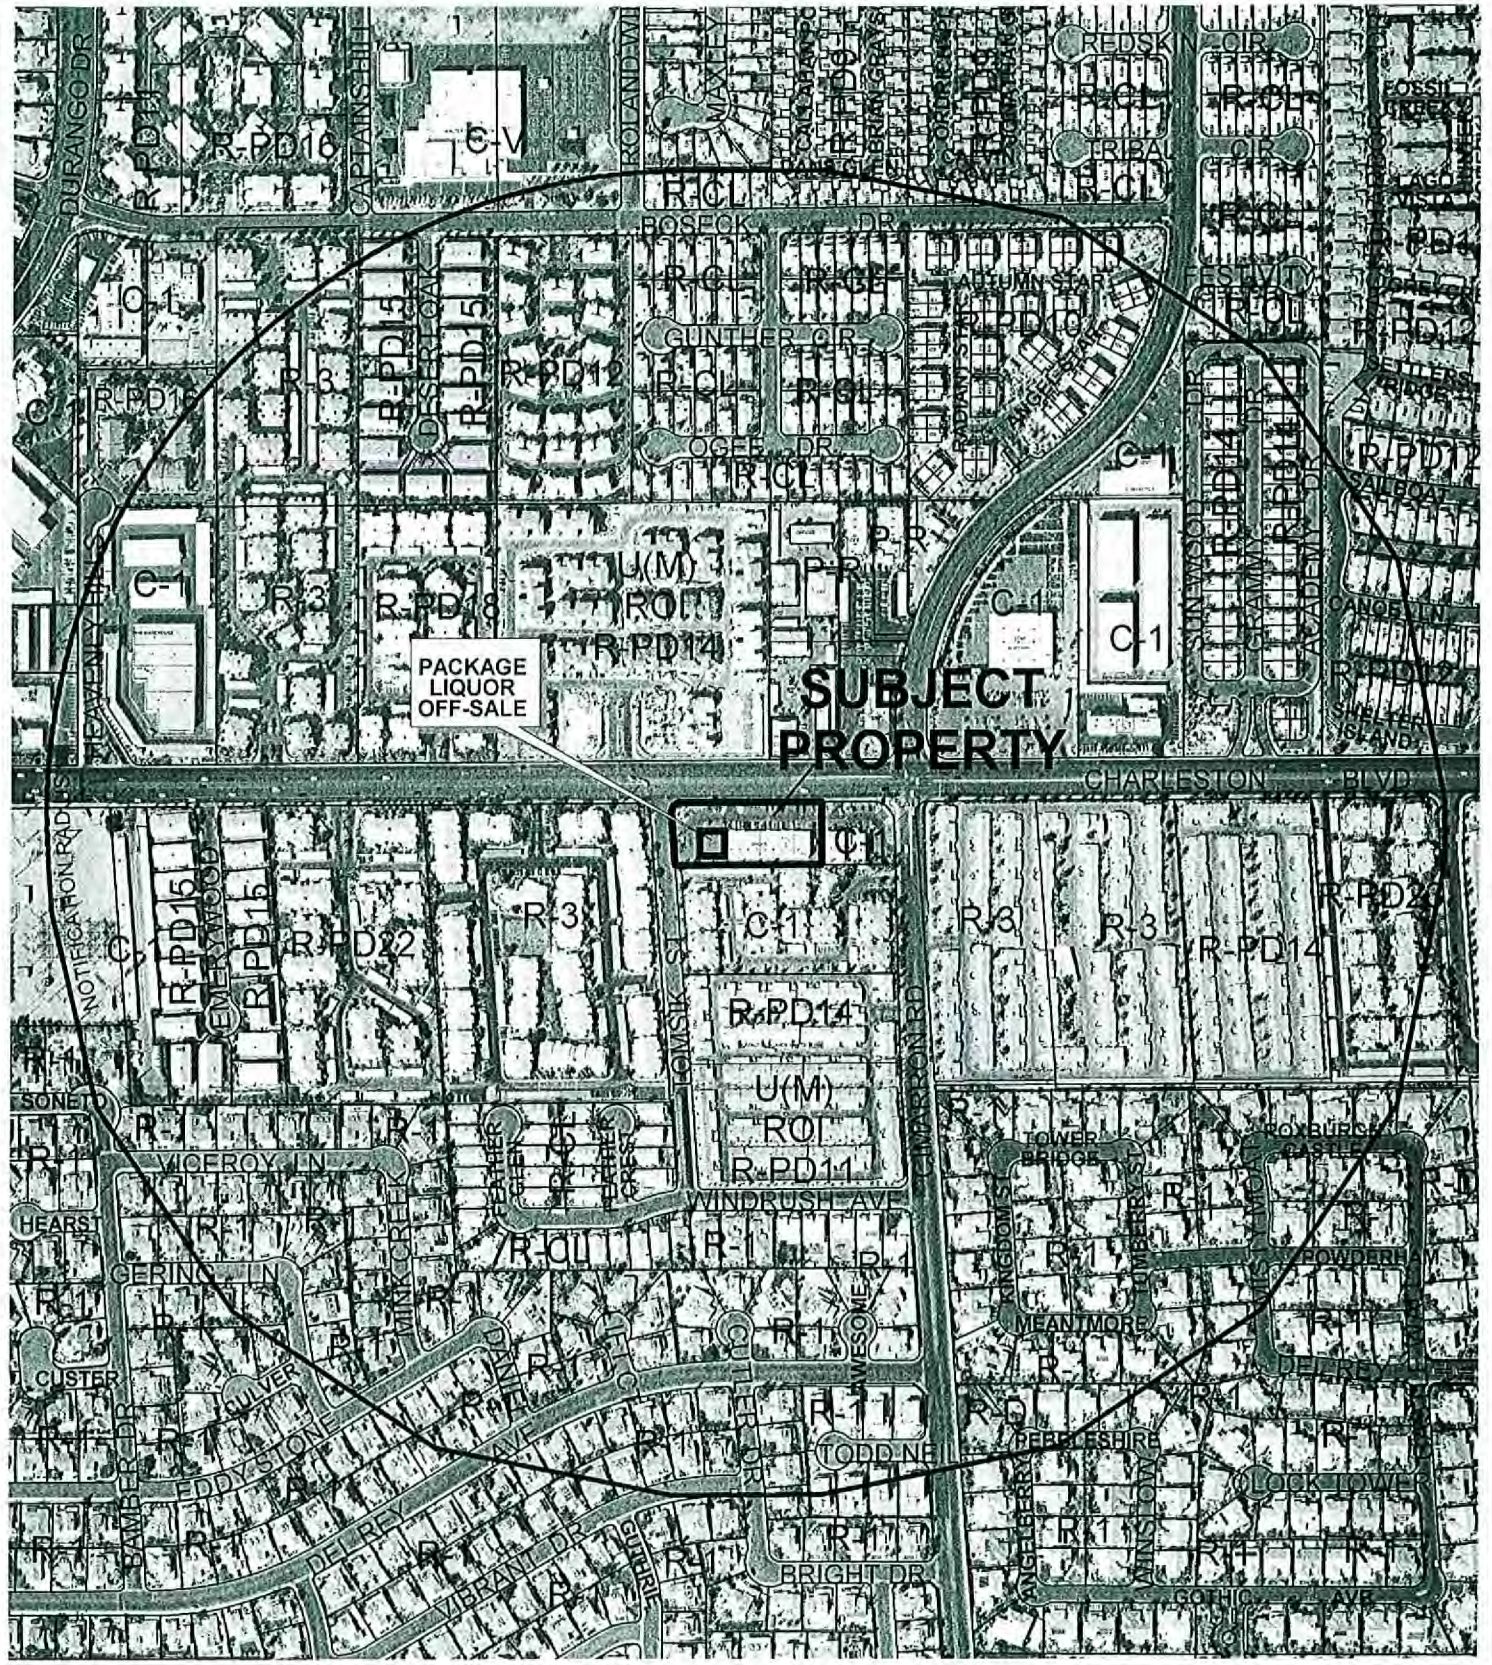

CASE: RQR-21914

RADIUS: 1500 FT

ZONING OF SUBJECT PROPERTY: C-1 (LIMITED COMMERCIAL)

PACKAGE LIQUOR OFF-SALE

SUBJECT PROPERTY

CASE: **RQR-21914**
 RADIUS: 1500 FT
 ZONING OF SUBJECT PROPERTY: C-1 (LIMITED COMMERCIAL)