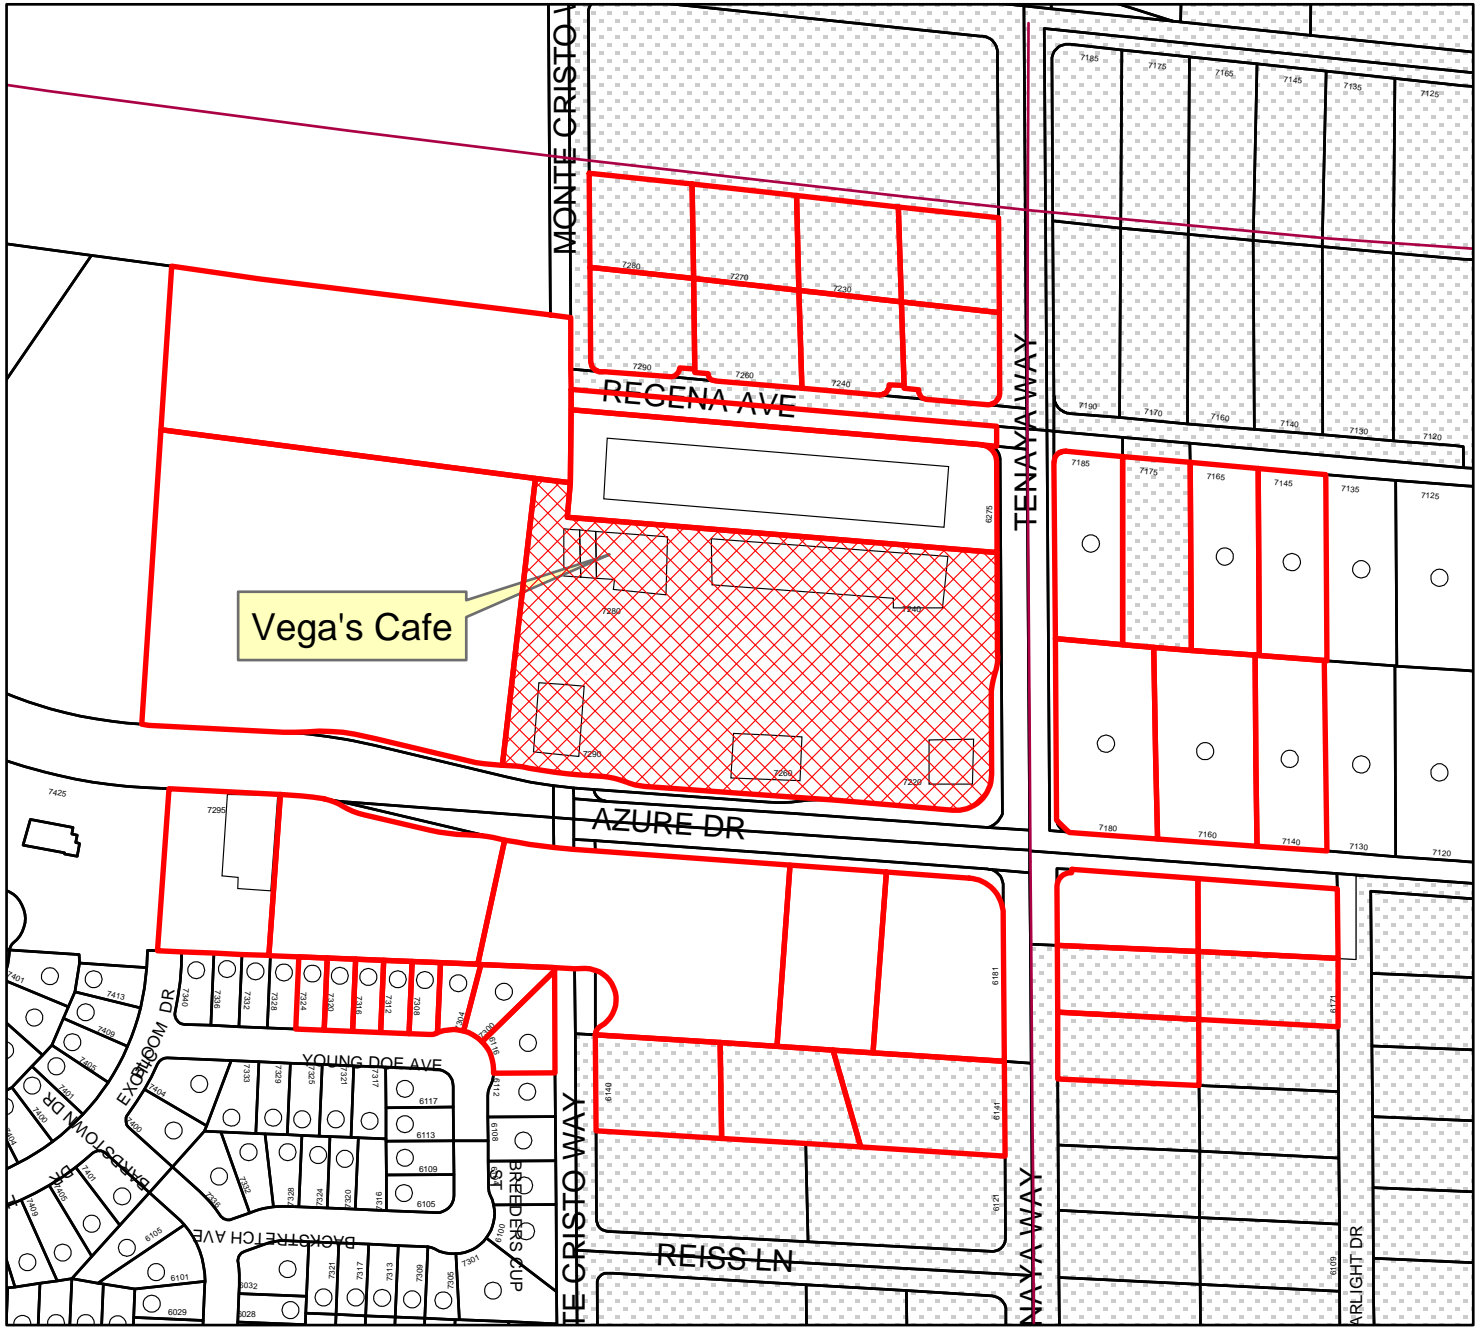

Vega's Cafe
7280 W. Azure Drive Ste. 150

Parcels outlined in red are within 400 feet of proposed liquor license location parcel.