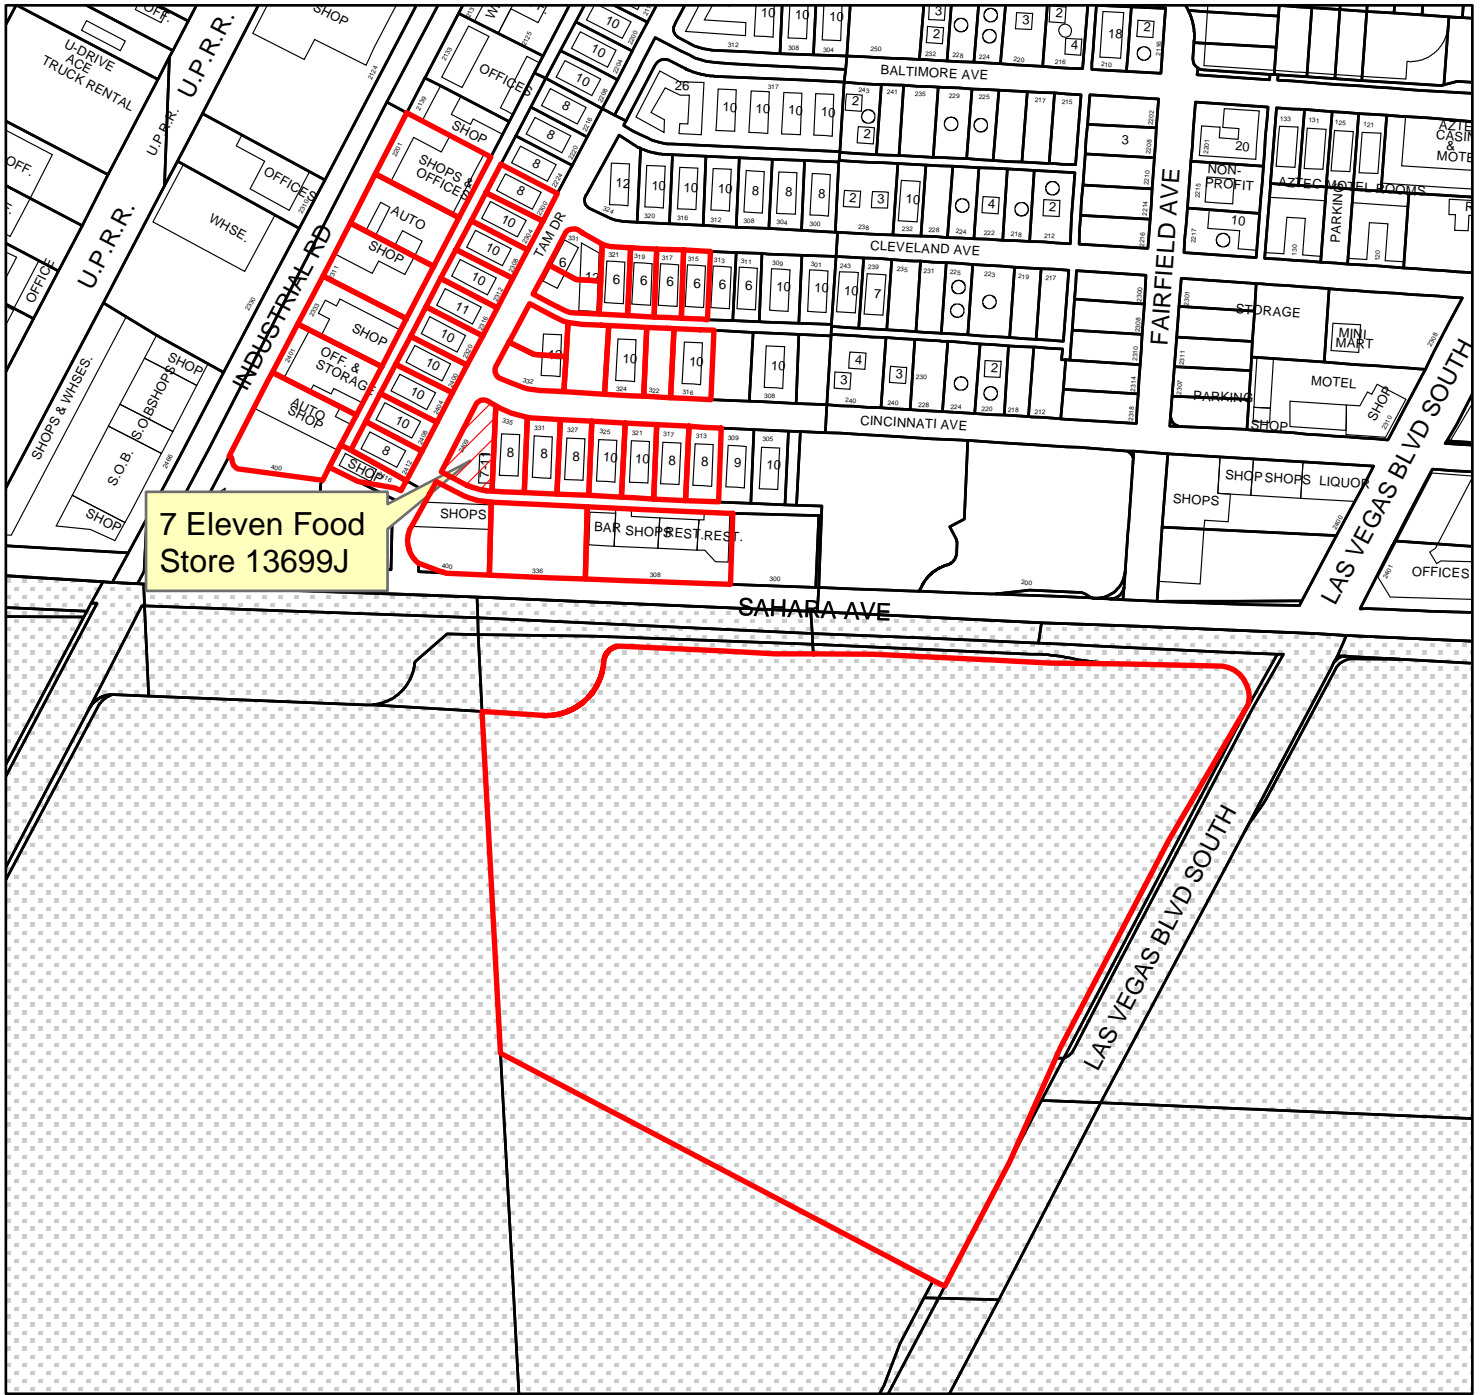

7 Eleven Food Store 13699J 2409 Tam Drive

7 Eleven Food Store 13699J

1

Parcels outlined in red are within 400 feet of the proposed liquor license location parcel