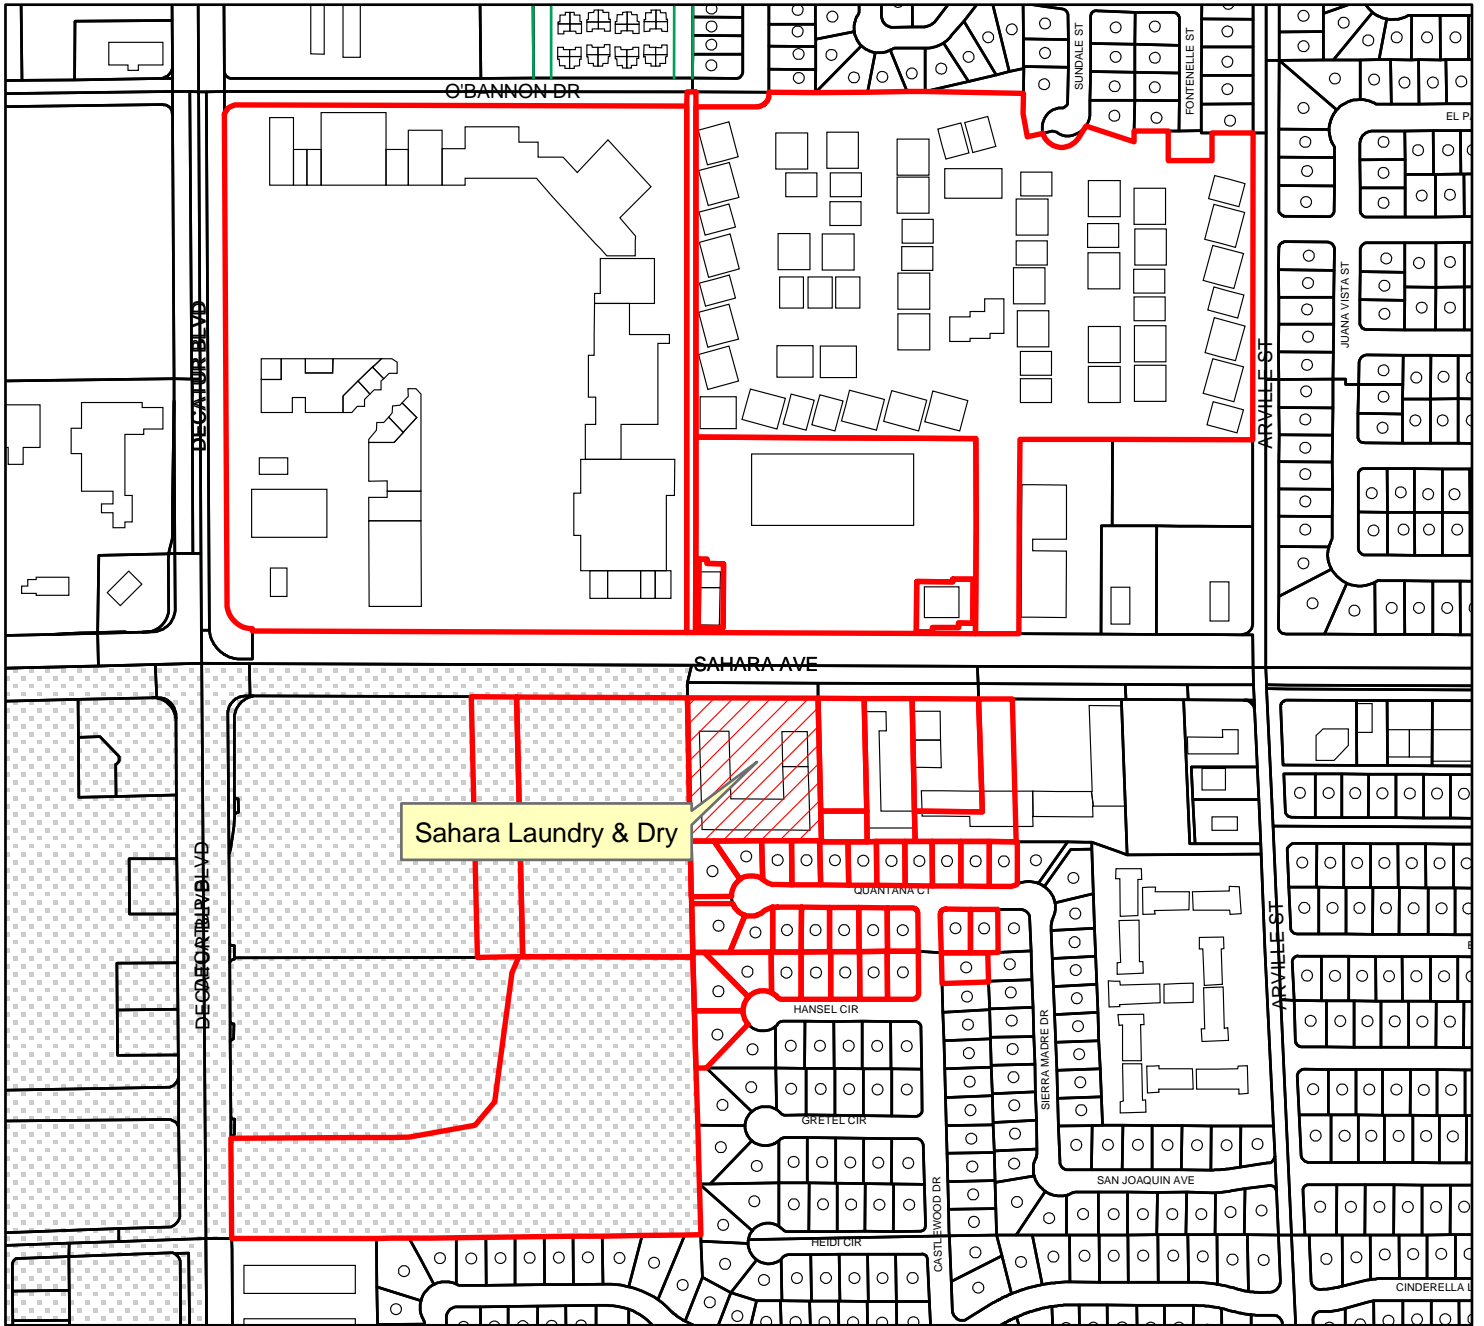

Sahara Laundry & Dry 4601 W. Sahara Ave., Ste A

Sahara Laundry & Dry

0 400 800
Feet

Parcels outlined in red
are within 400 feet of the
proposed gaming use.

1