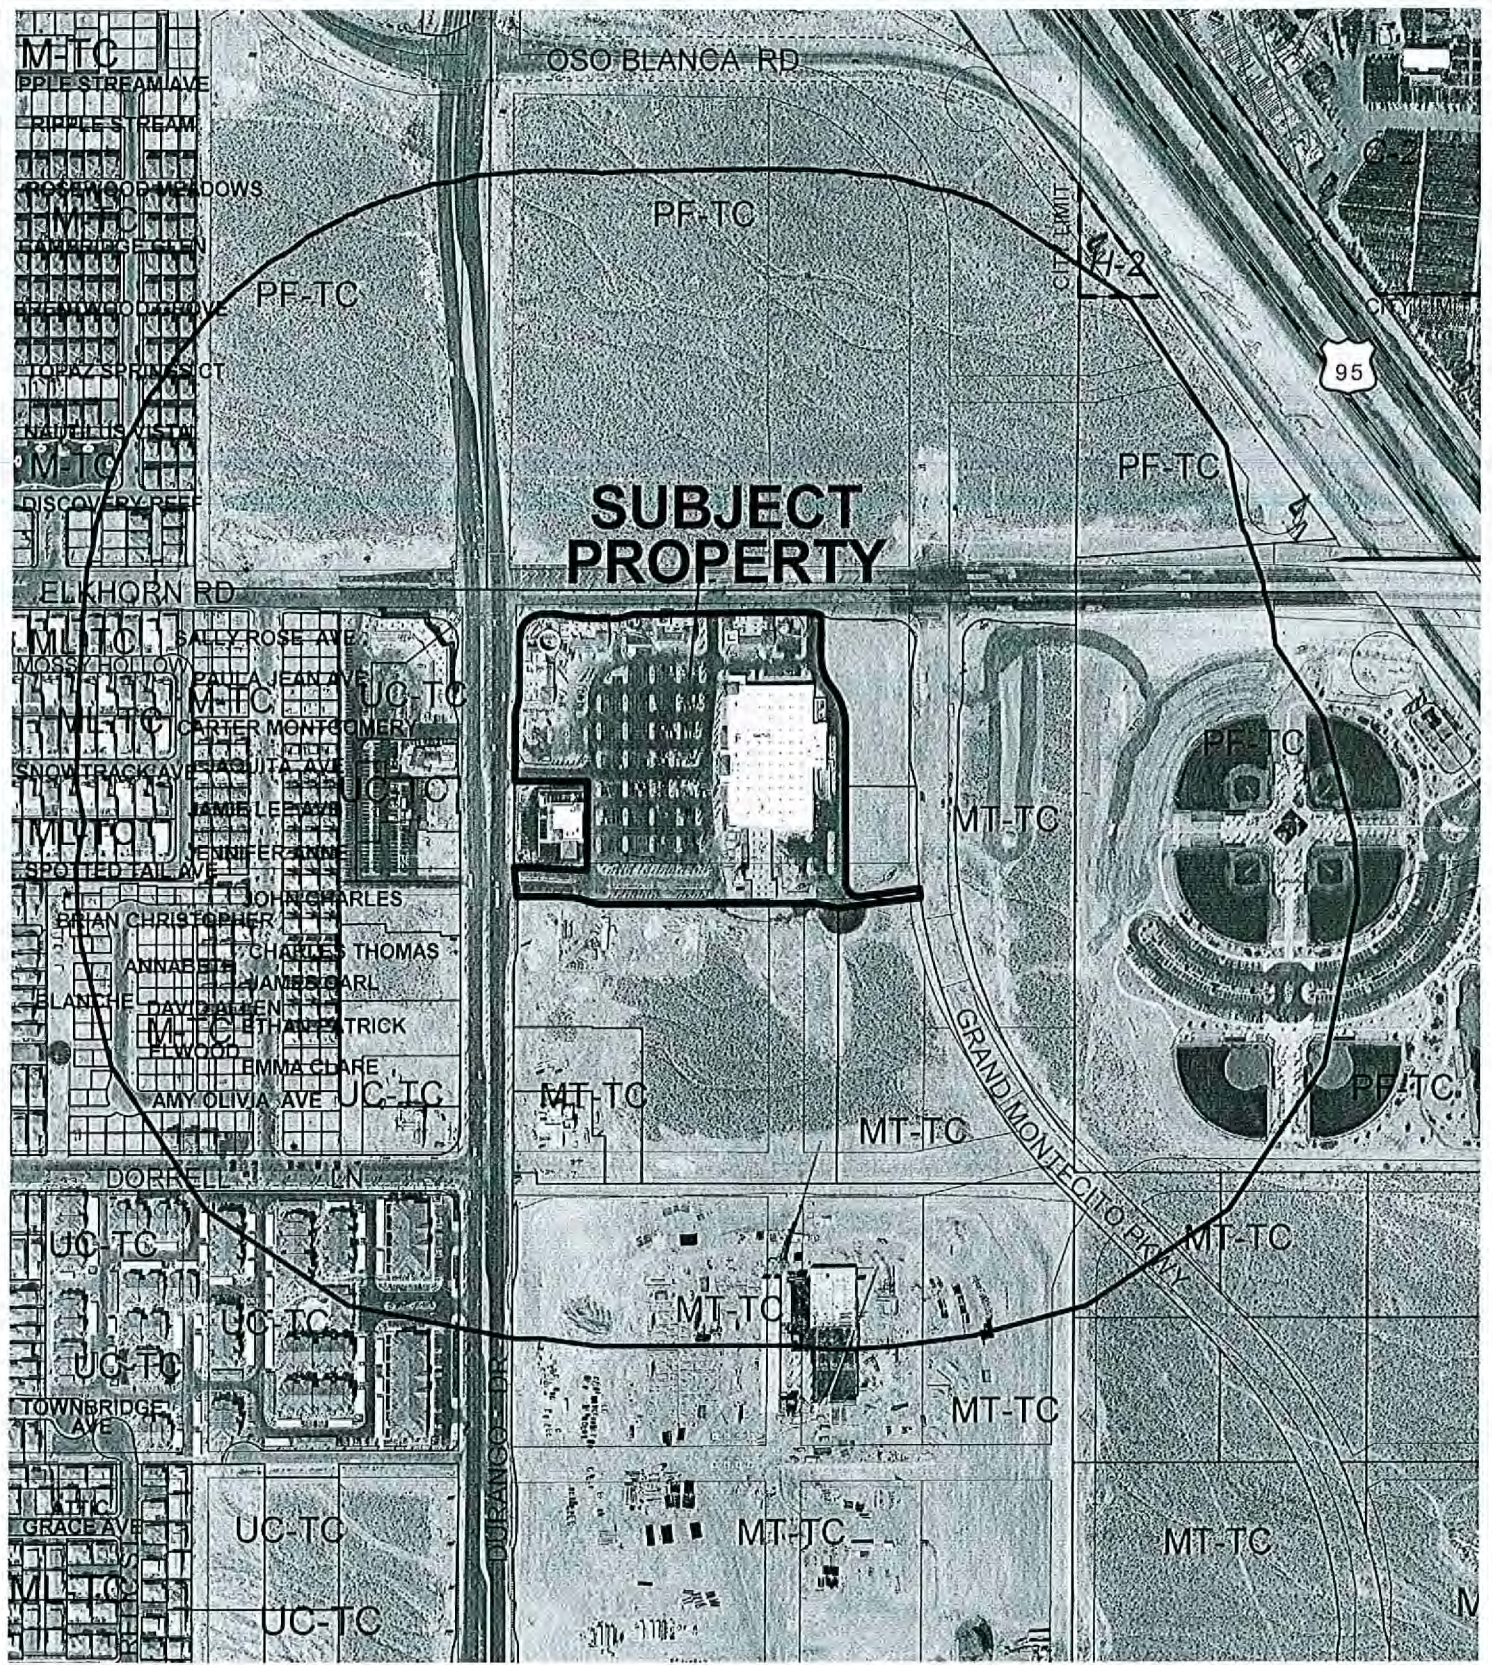

CASE: SUP-19568

RADIUS: 1000 FT

ZONING OF SUBJECT PROPERTY:
 T-C (TOWN CENTER) ZONE [MT-TC (MONTECITO TOWN CENTER SPECIAL LAND USE DESIGNATION)]

CASE: **SUP-19568**

RADIUS: 1000 FT

ZONING OF SUBJECT PROPERTY:

T-C (TOWN CENTER) ZONE [MT-TC (MONTECITO TOWN CENTER SPECIAL LAND USE DESIGNATION)]