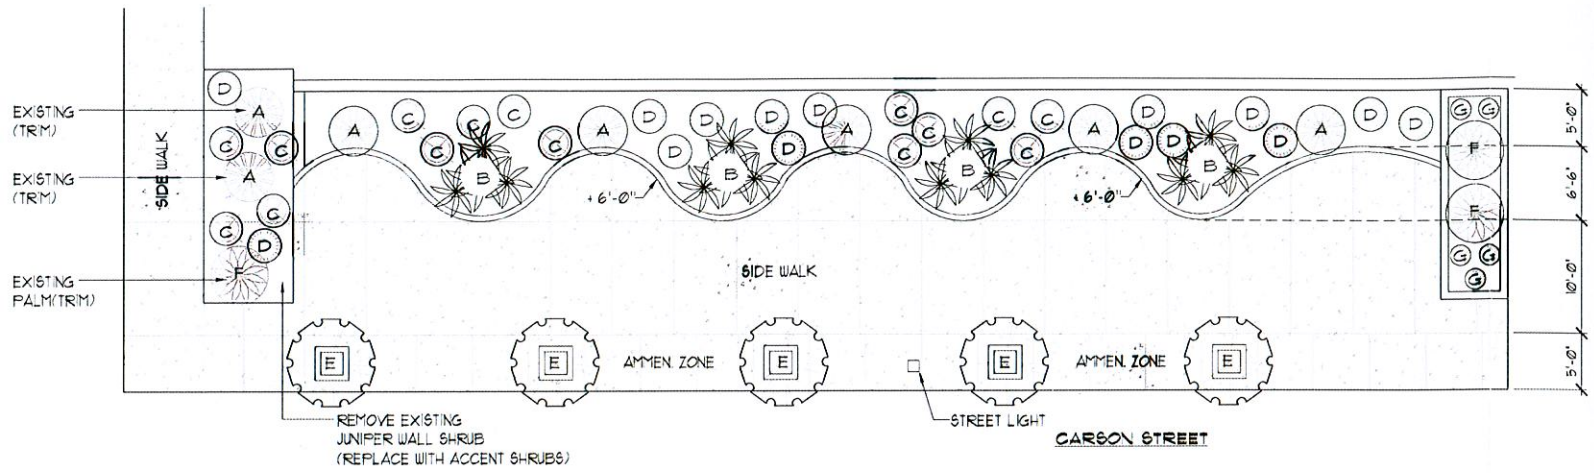

BEFORE
(Four Queens Parking Garage – 222 East Carson Street)

BEFORE
(Four Queens Parking Garage – 222 East Carson Street)

LANDSCAPE PLAN "A"
SCALE: 1/8" = 1'-0"

LANDSCAPE PLAN "B"
SCALE: 1/8" = 1'-0"

DETAIL "C"
SCALE: 1/4" = 1'-0"