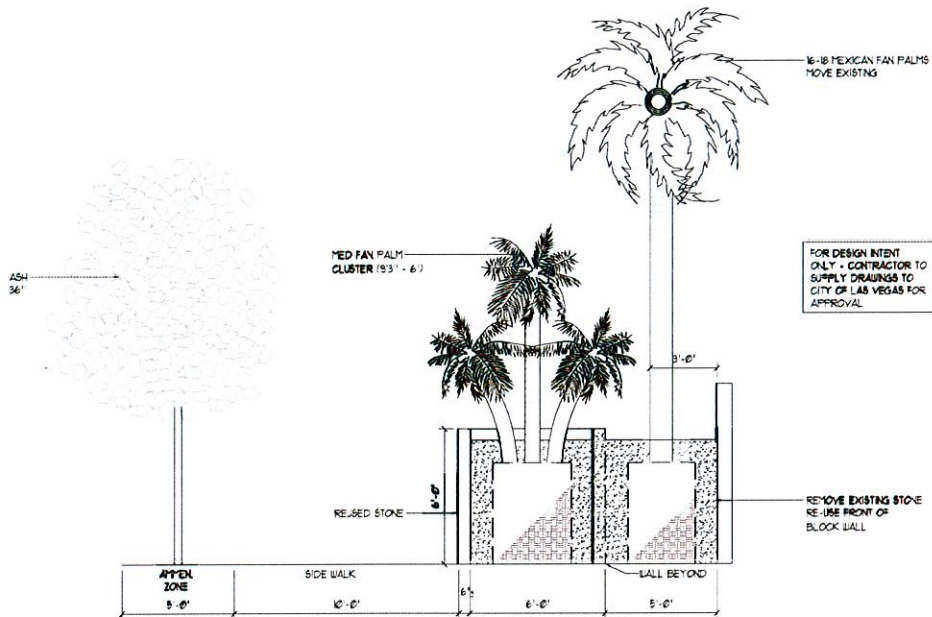

BEFORE
(Four Queens Parking Garage – 222 East Carson Street)

BEFORE
(Four Queens Parking Garage – 222 East Carson Street)

LANDSCAPE PLAN "A"
SCALE: 1/8" = 1'-0"

LANDSCAPE PLAN "B"
SCALE: 1/8" = 1'-0"

DETAIL "C"
SCALE: 1/4" = 1'-0"