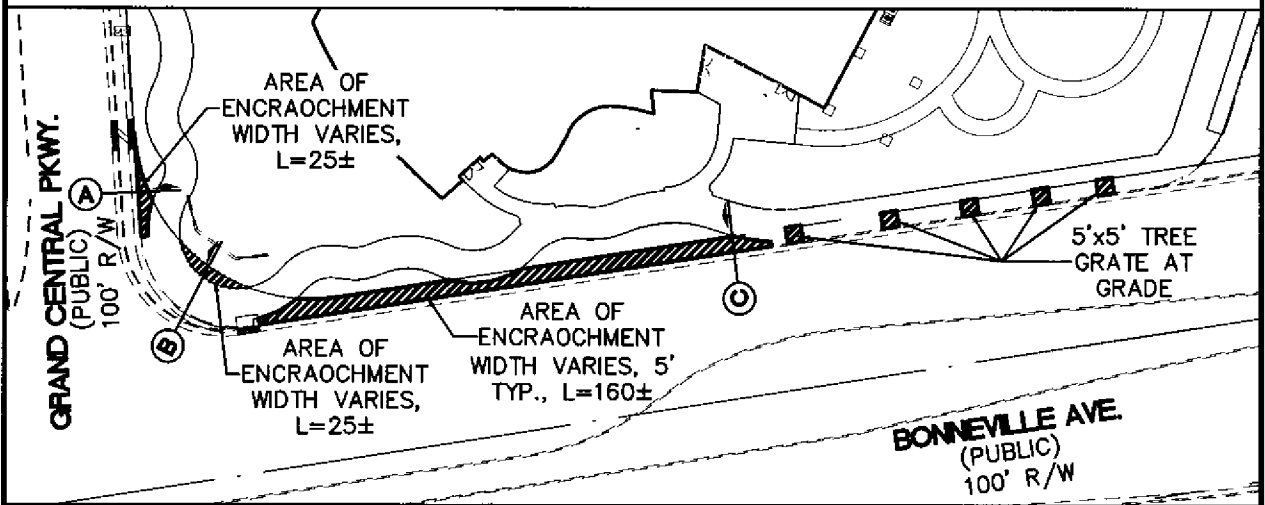

LEGEND

 DENOTES AMENITY ZONE

EXHIBIT "A"

LANDSCAPE ENCRACHMENT EXHIBIT LOU RUVO BRAIN INSTITUTE

G.C. WALLACE COMPANIES
ENGINEERS | PLANNERS | SURVEYORS
1555 S. RAINBOW BOULEVARD • LAS VEGAS, NV 89146
T: 702.804.2000 • F: 702.804.2299 • GCWALLACE.COM