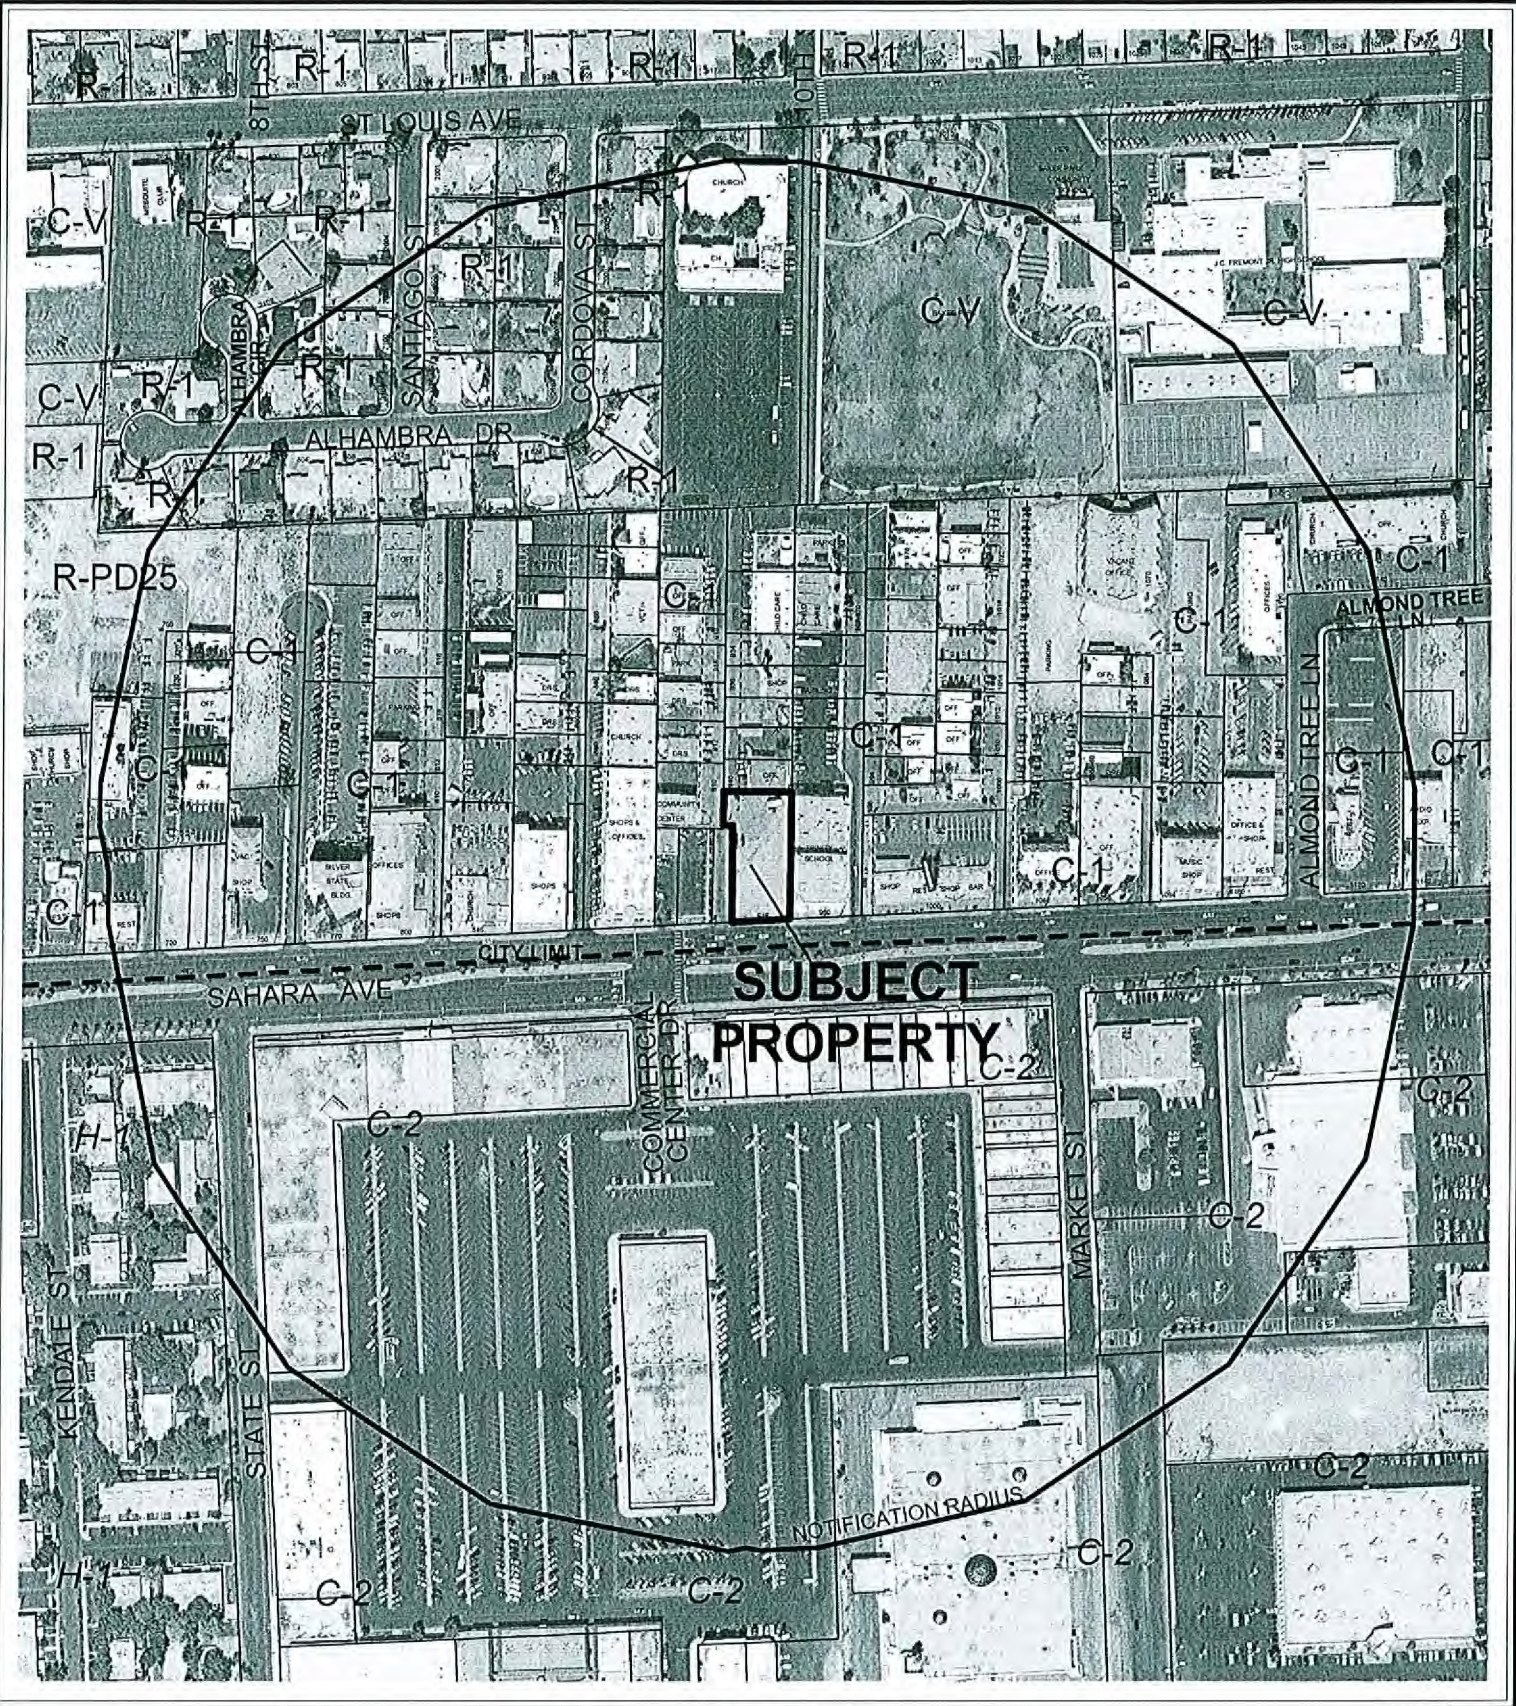

**SUBJECT
PROPERTY**

NOTIFICATION RADIUS

CASE: **VAR-19353**
 RADIUS: 1000 FT
 ZONING OF SUBJECT PROPERTY: C-1 (LIMITED COMMERCIAL)

**SUBJECT
PROPERTY**

NOTIFICATION RADIUS

CASE: **VAR-19353**
 RADIUS: 1000 FT
 ZONING OF SUBJECT PROPERTY: C-1 (LIMITED COMMERCIAL)