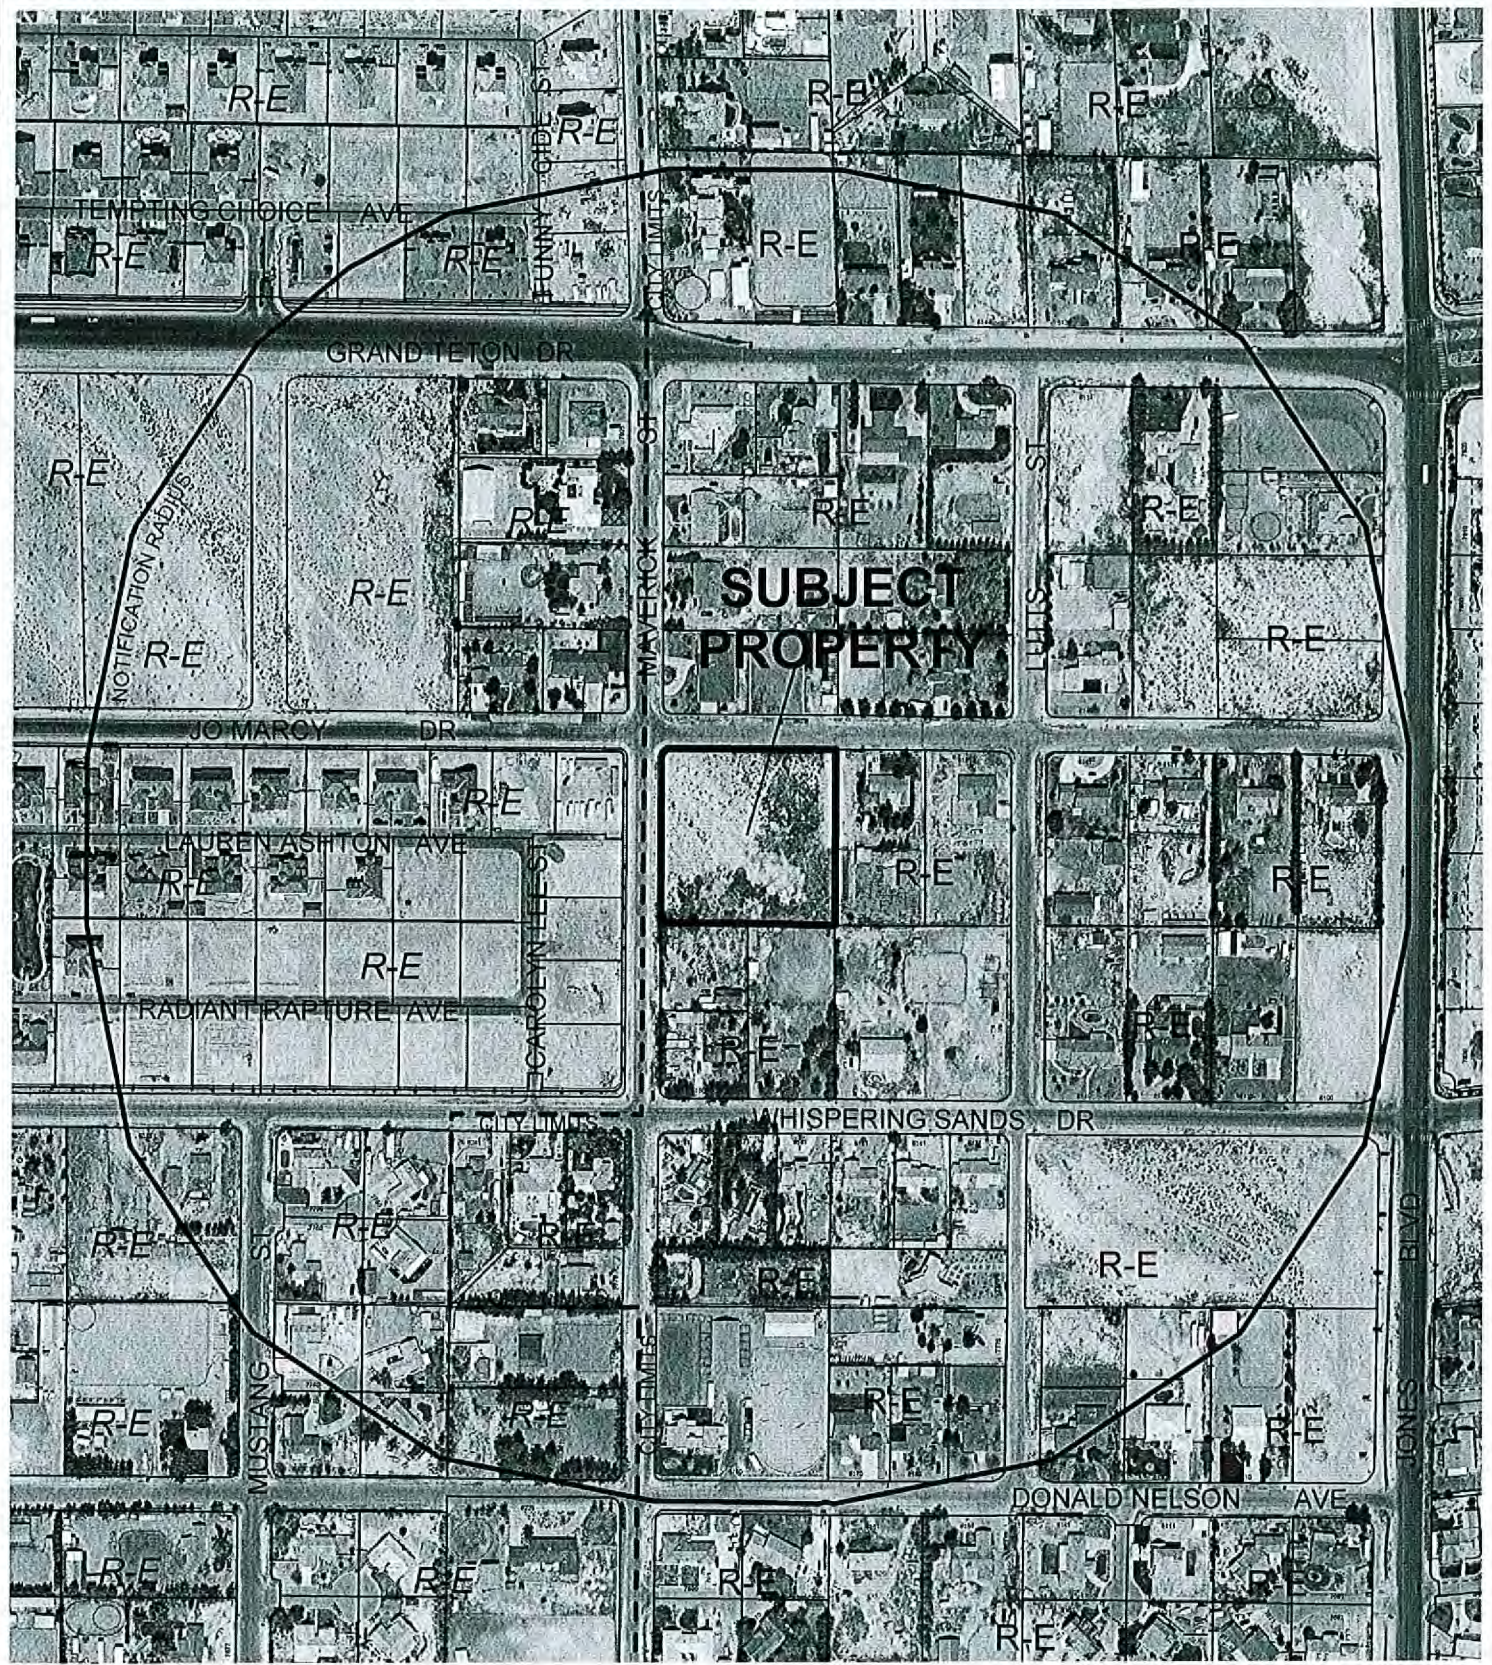

CASE: **SUP-18084**

RADIUS: 1000 FT

ZONING OF SUBJECT PROPERTY:

R-E (RESIDENCE ESTATES)

CASE: **SUP-18084**

RADIUS: 1000 FT

ZONING OF SUBJECT PROPERTY:

R-E (RESIDENCE ESTATES)