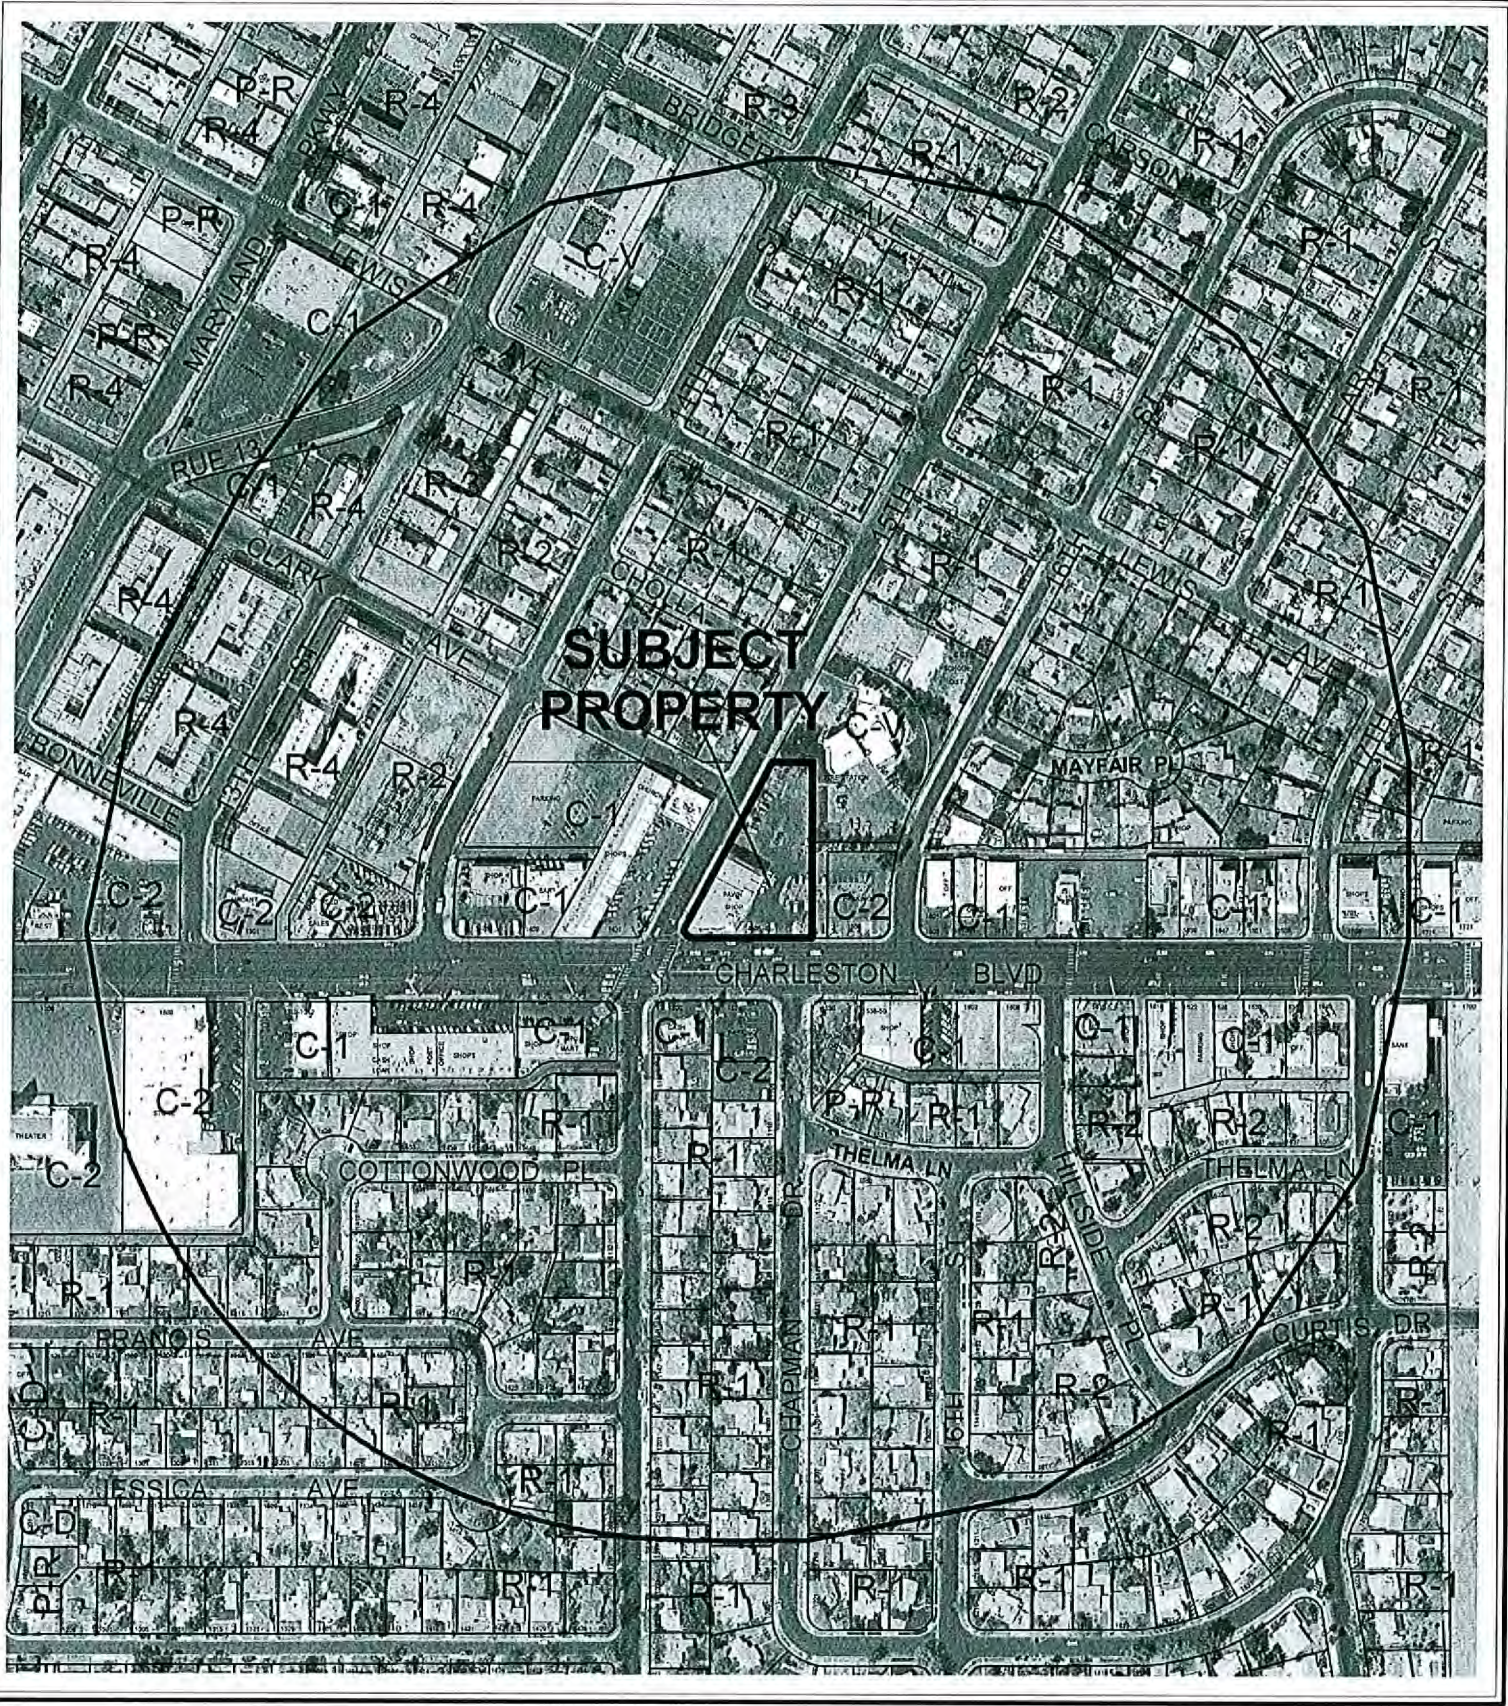

**SUBJECT
PROPERTY**

CASE: SUP-18655
RADIUS: 1000 FT
ZONING OF SUBJECT PROPERTY: C-1 (LIMITED COMMERCIAL)

CASE: **SUP-18655**

RADIUS: 1000 FT

ZONING OF SUBJECT PROPERTY: C-1 (LIMITED COMMERCIAL)