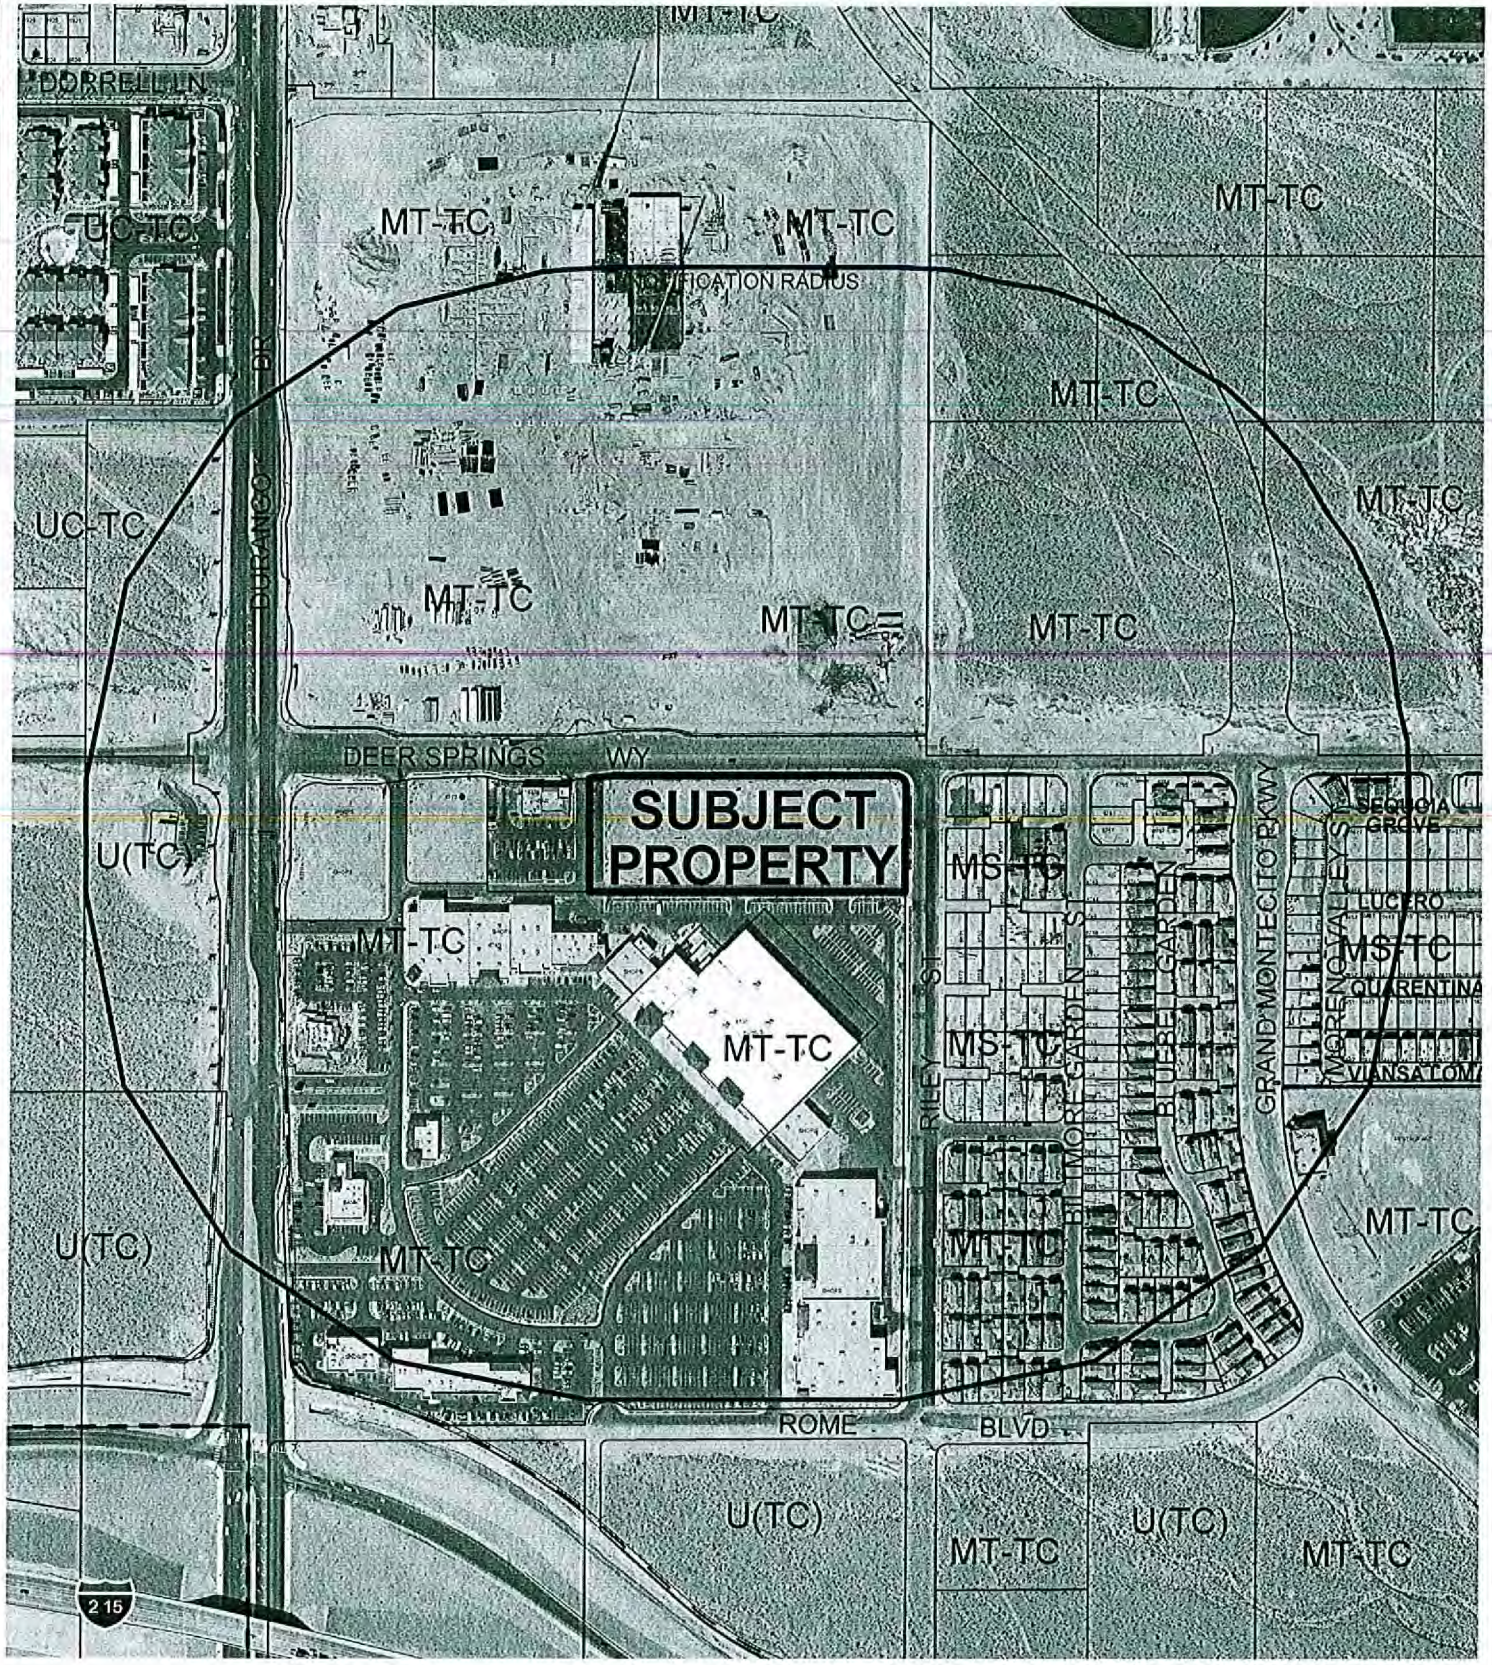

CASE: **VAR-19208**

RADIUS: 1000 FT

**ZONING OF SUBJECT PROPERTY:**

T-C (TOWN CENTER) ZONE [MIXED-USE COMMERCIAL-MONTECITO TOWN CENTER SPECIAL LAND USE DESIGNATION]

CASE: **VAR-19208**

RADIUS: 1000 FT

ZONING OF SUBJECT PROPERTY:

T-C (TOWN CENTER) ZONE [MIXED-USE COMMERCIAL- MONTECITO TOWN CENTER  
SPECIAL LAND USE DESIGNATION