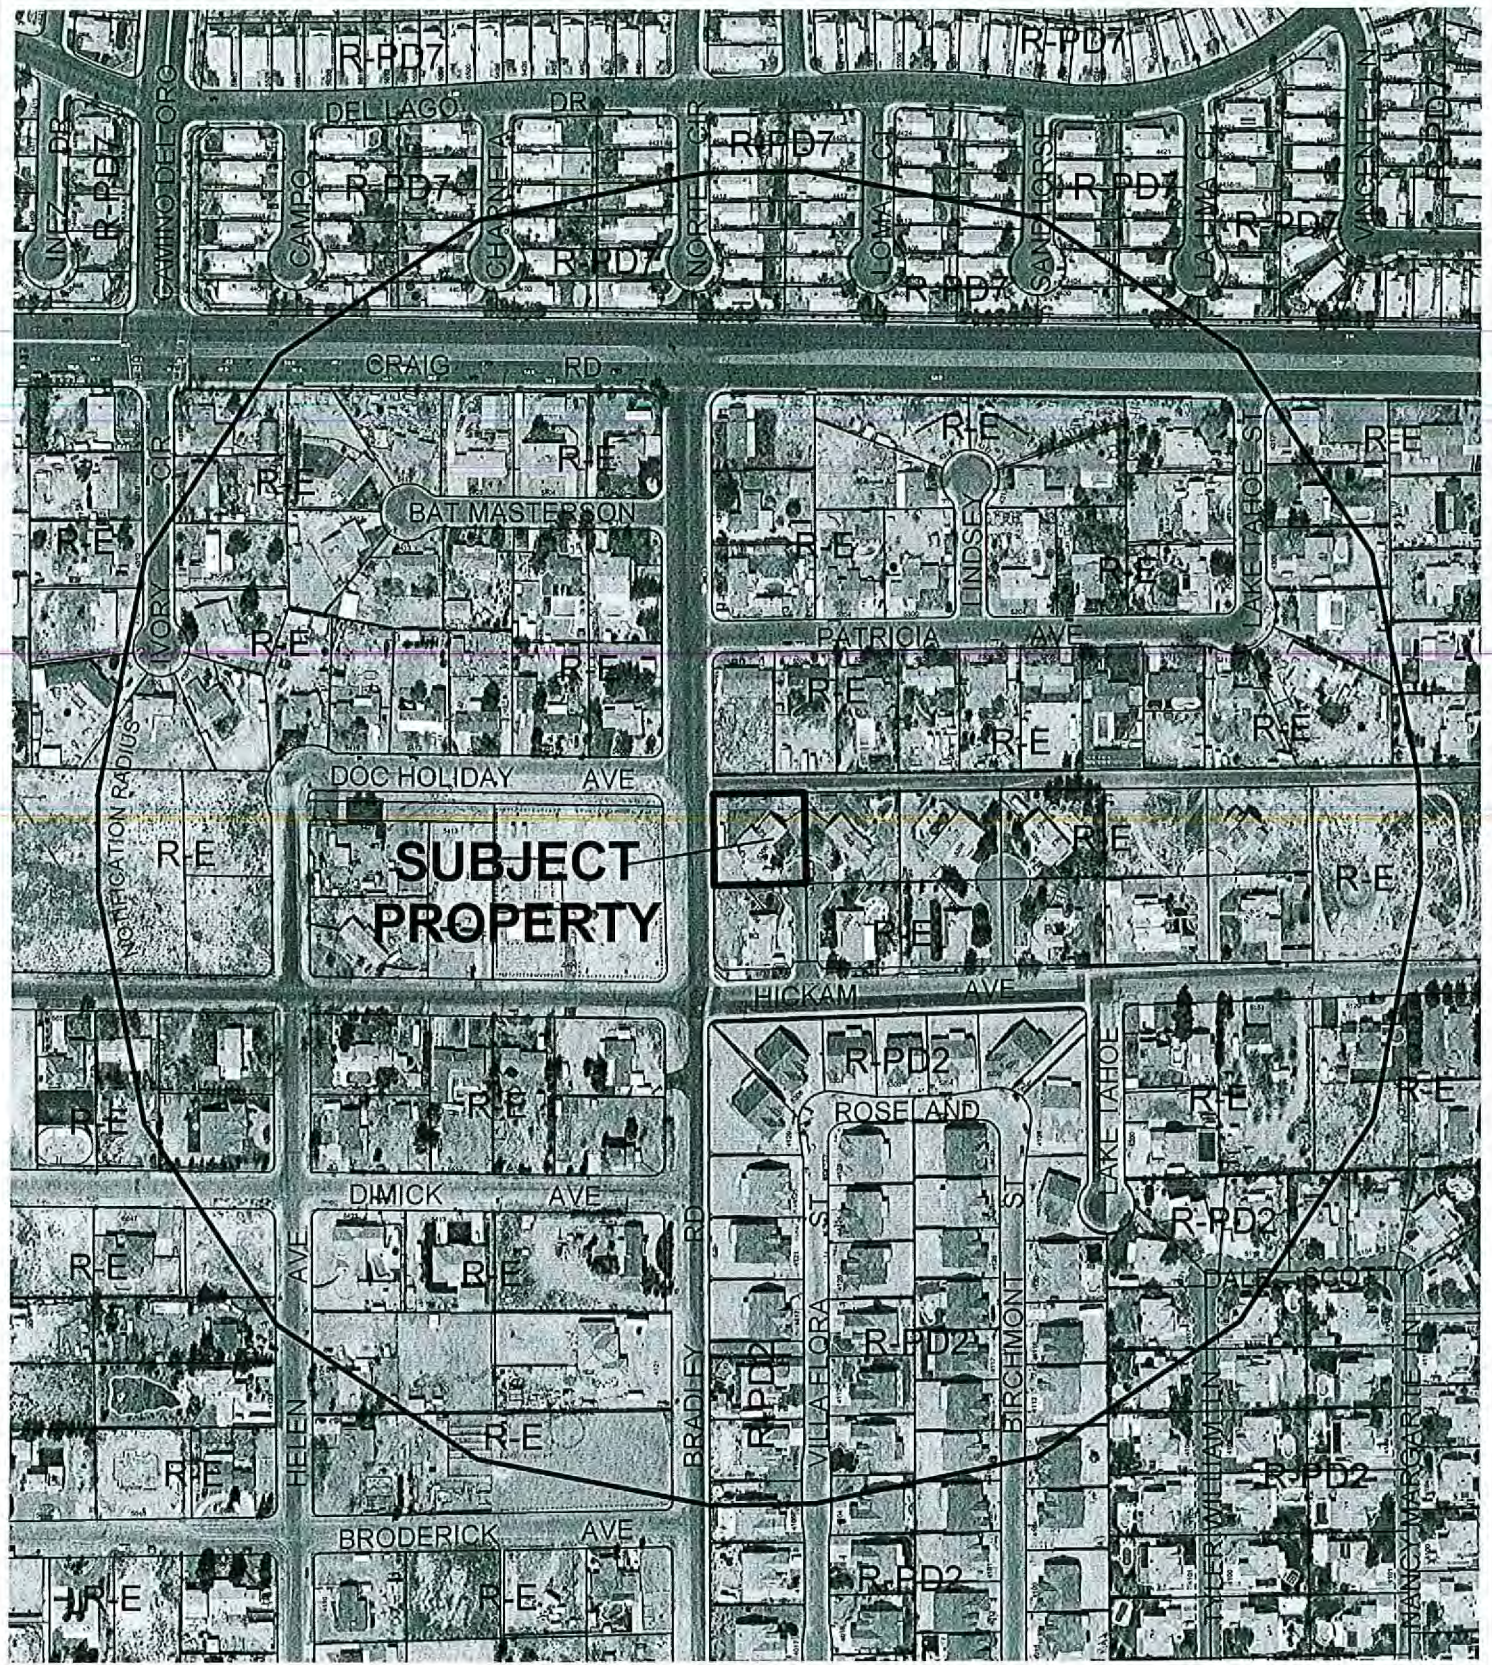

CASE: **VAR-18790**

RADIUS: 1000 FT

ZONING OF SUBJECT PROPERTY: R-E (RESIDENCE ESTATES)

CASE: **VAR-18790**

RADIUS: 1000 FT

ZONING OF SUBJECT PROPERTY: R-E (RESIDENCE ESTATES)