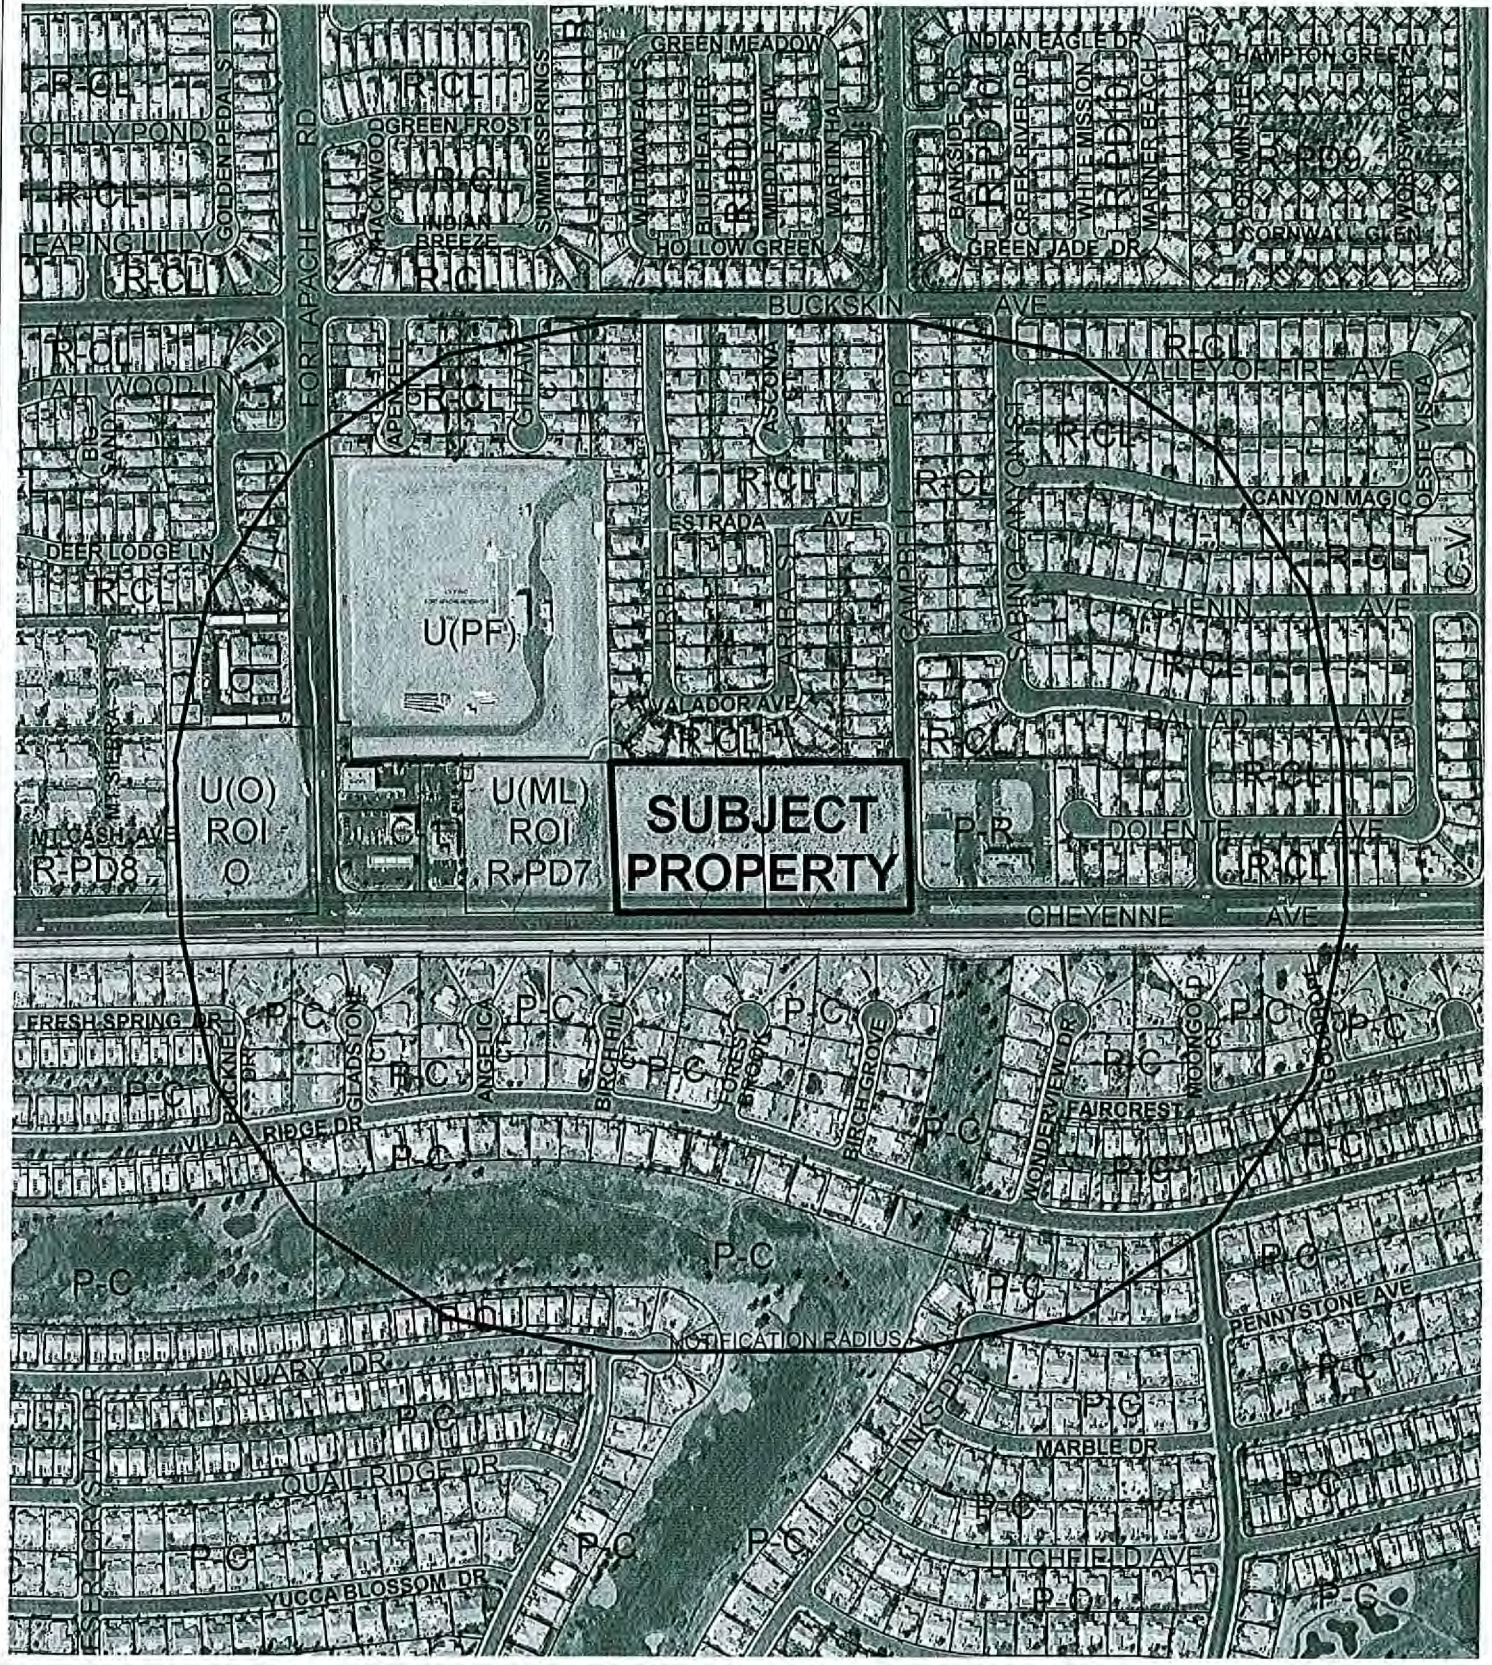

CASE: **SDR-18660**

RADIUS: 1000 FT

ZONING OF SUBJECT PROPERTY:

U (UNDEVELOPED) ZONE [O (OFFICE) GENERAL PLAN LAND USE DESIGNATION]
 UNDER RESOLUTION OF INTENT O (OFFICE)

CASE: **SDR-18660**

RADIUS: 1000 FT

ZONING OF SUBJECT PROPERTY:

U (UNDEVELOPED) ZONE [O (OFFICE) GENERAL PLAN LAND USE DESIGNATION]
 UNDER RESOLUTION OF INTENT O (OFFICE)