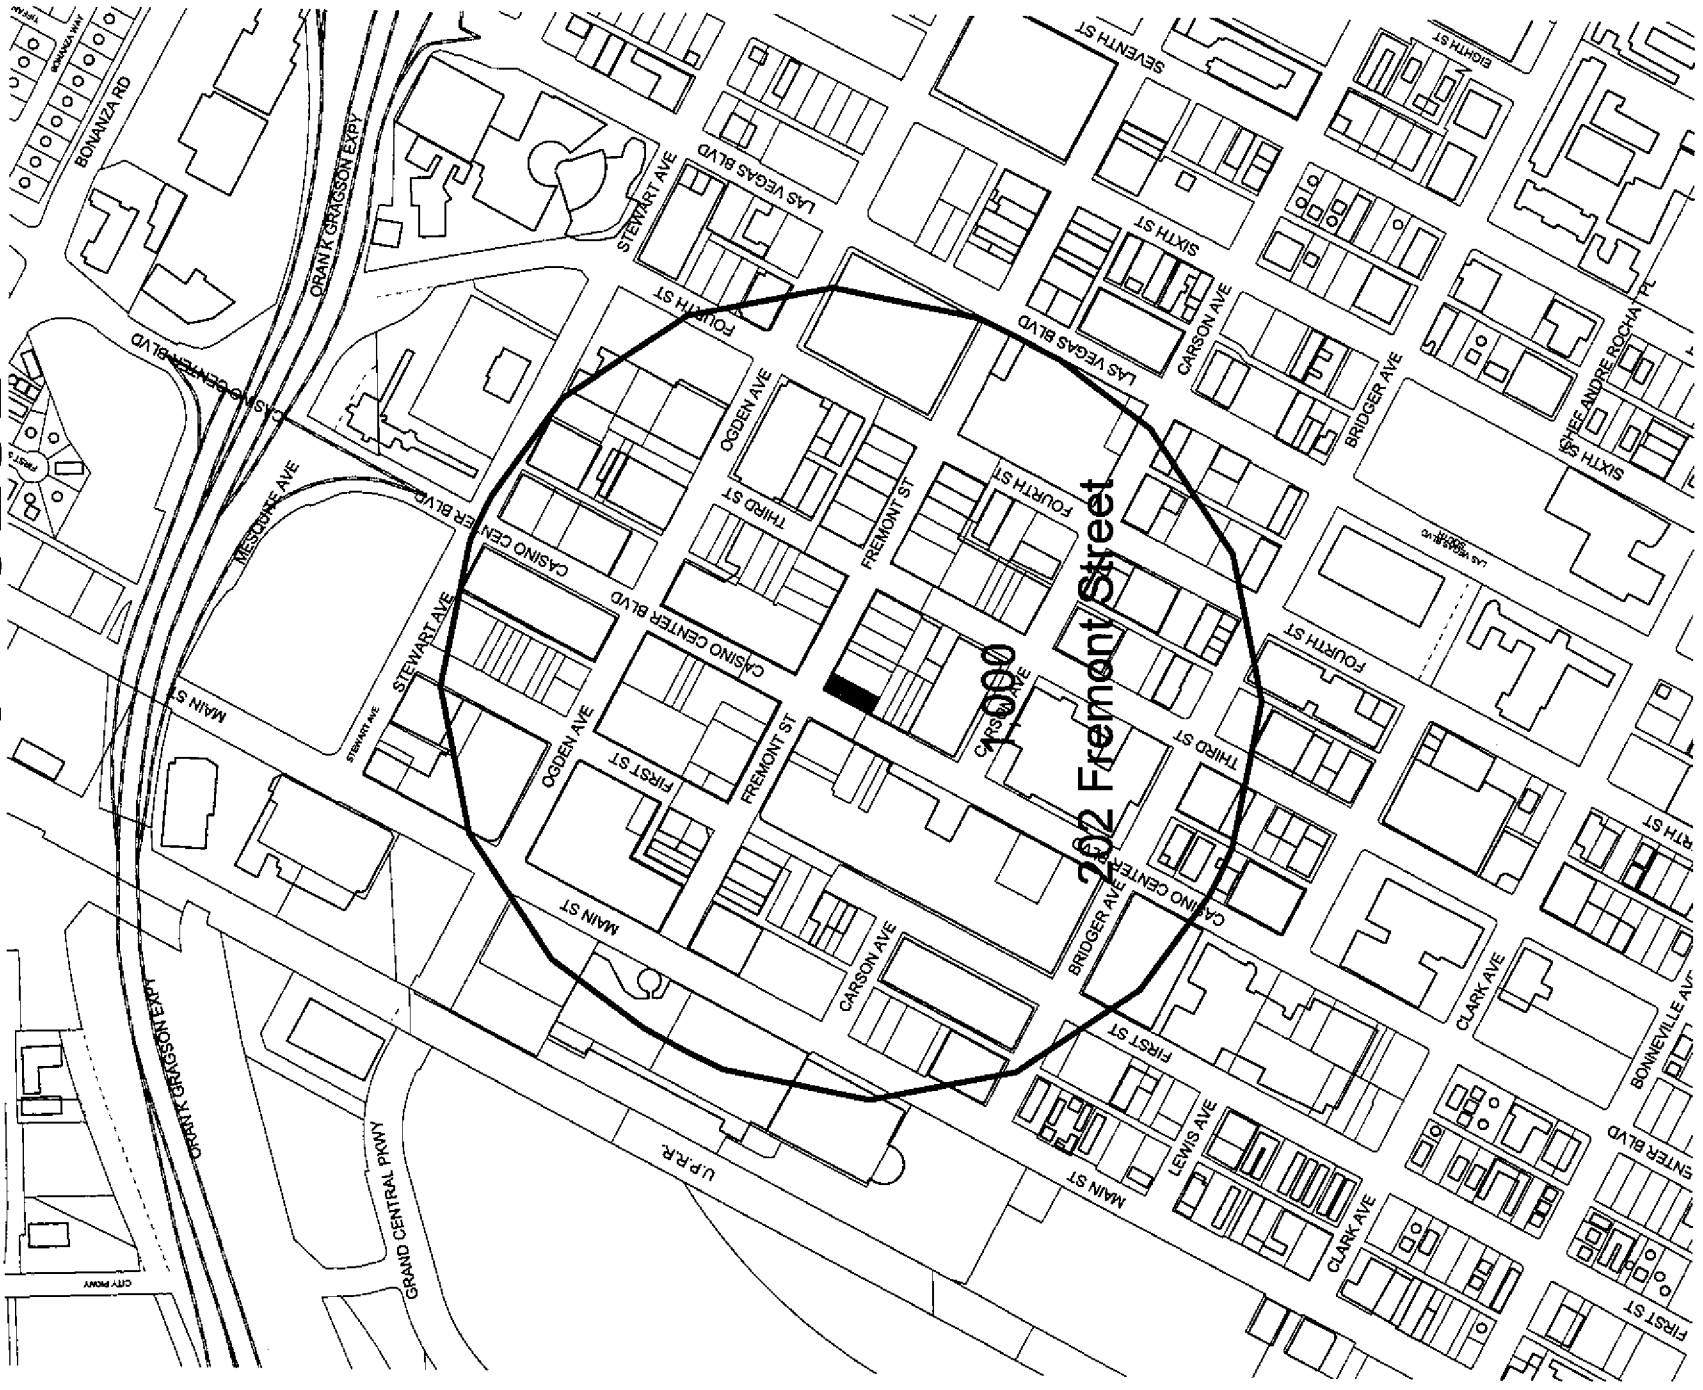

CANYON CLUB

202 Fremont Street

1000

0 300 600 Feet