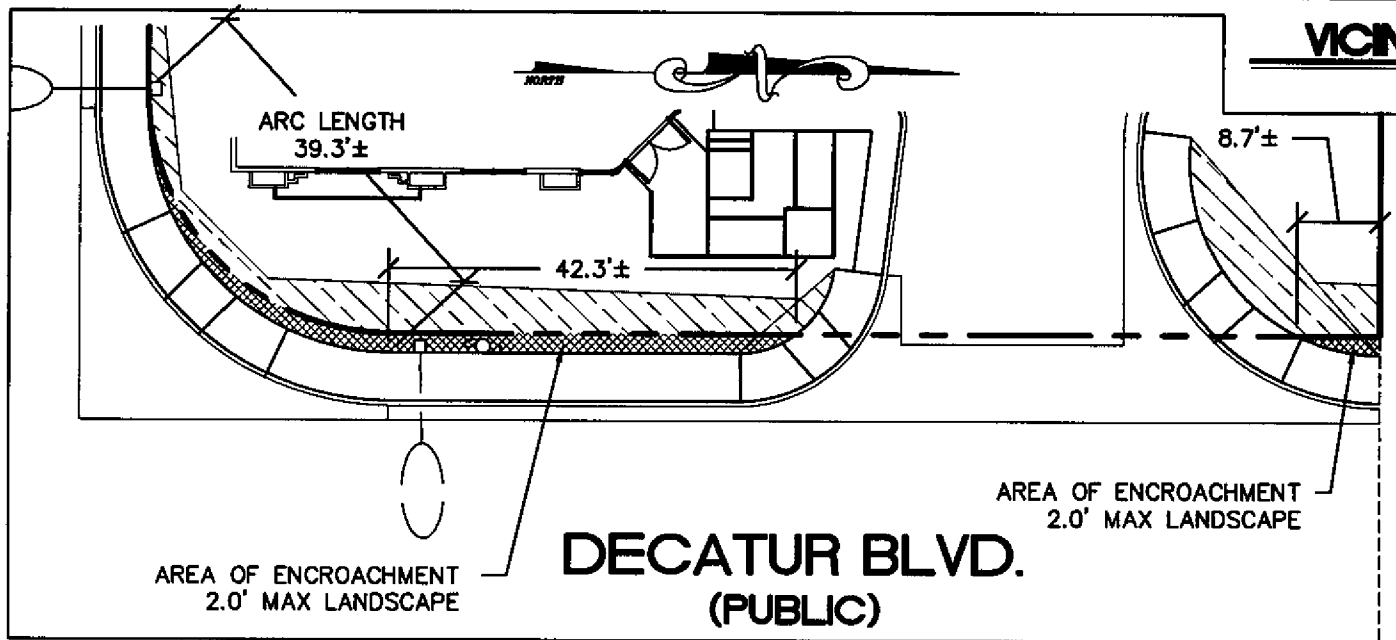

EXHIBIT "A"

TYPICAL SECTION DECATUR BLVD.

NTS

VICINITY MAP

NTS

GRAPHIC SCALE

(IN FEET)

1 inch = 20 ft.

SIGHT VISIABLITY ZONE =

AREA OF ENCROACHMENT =