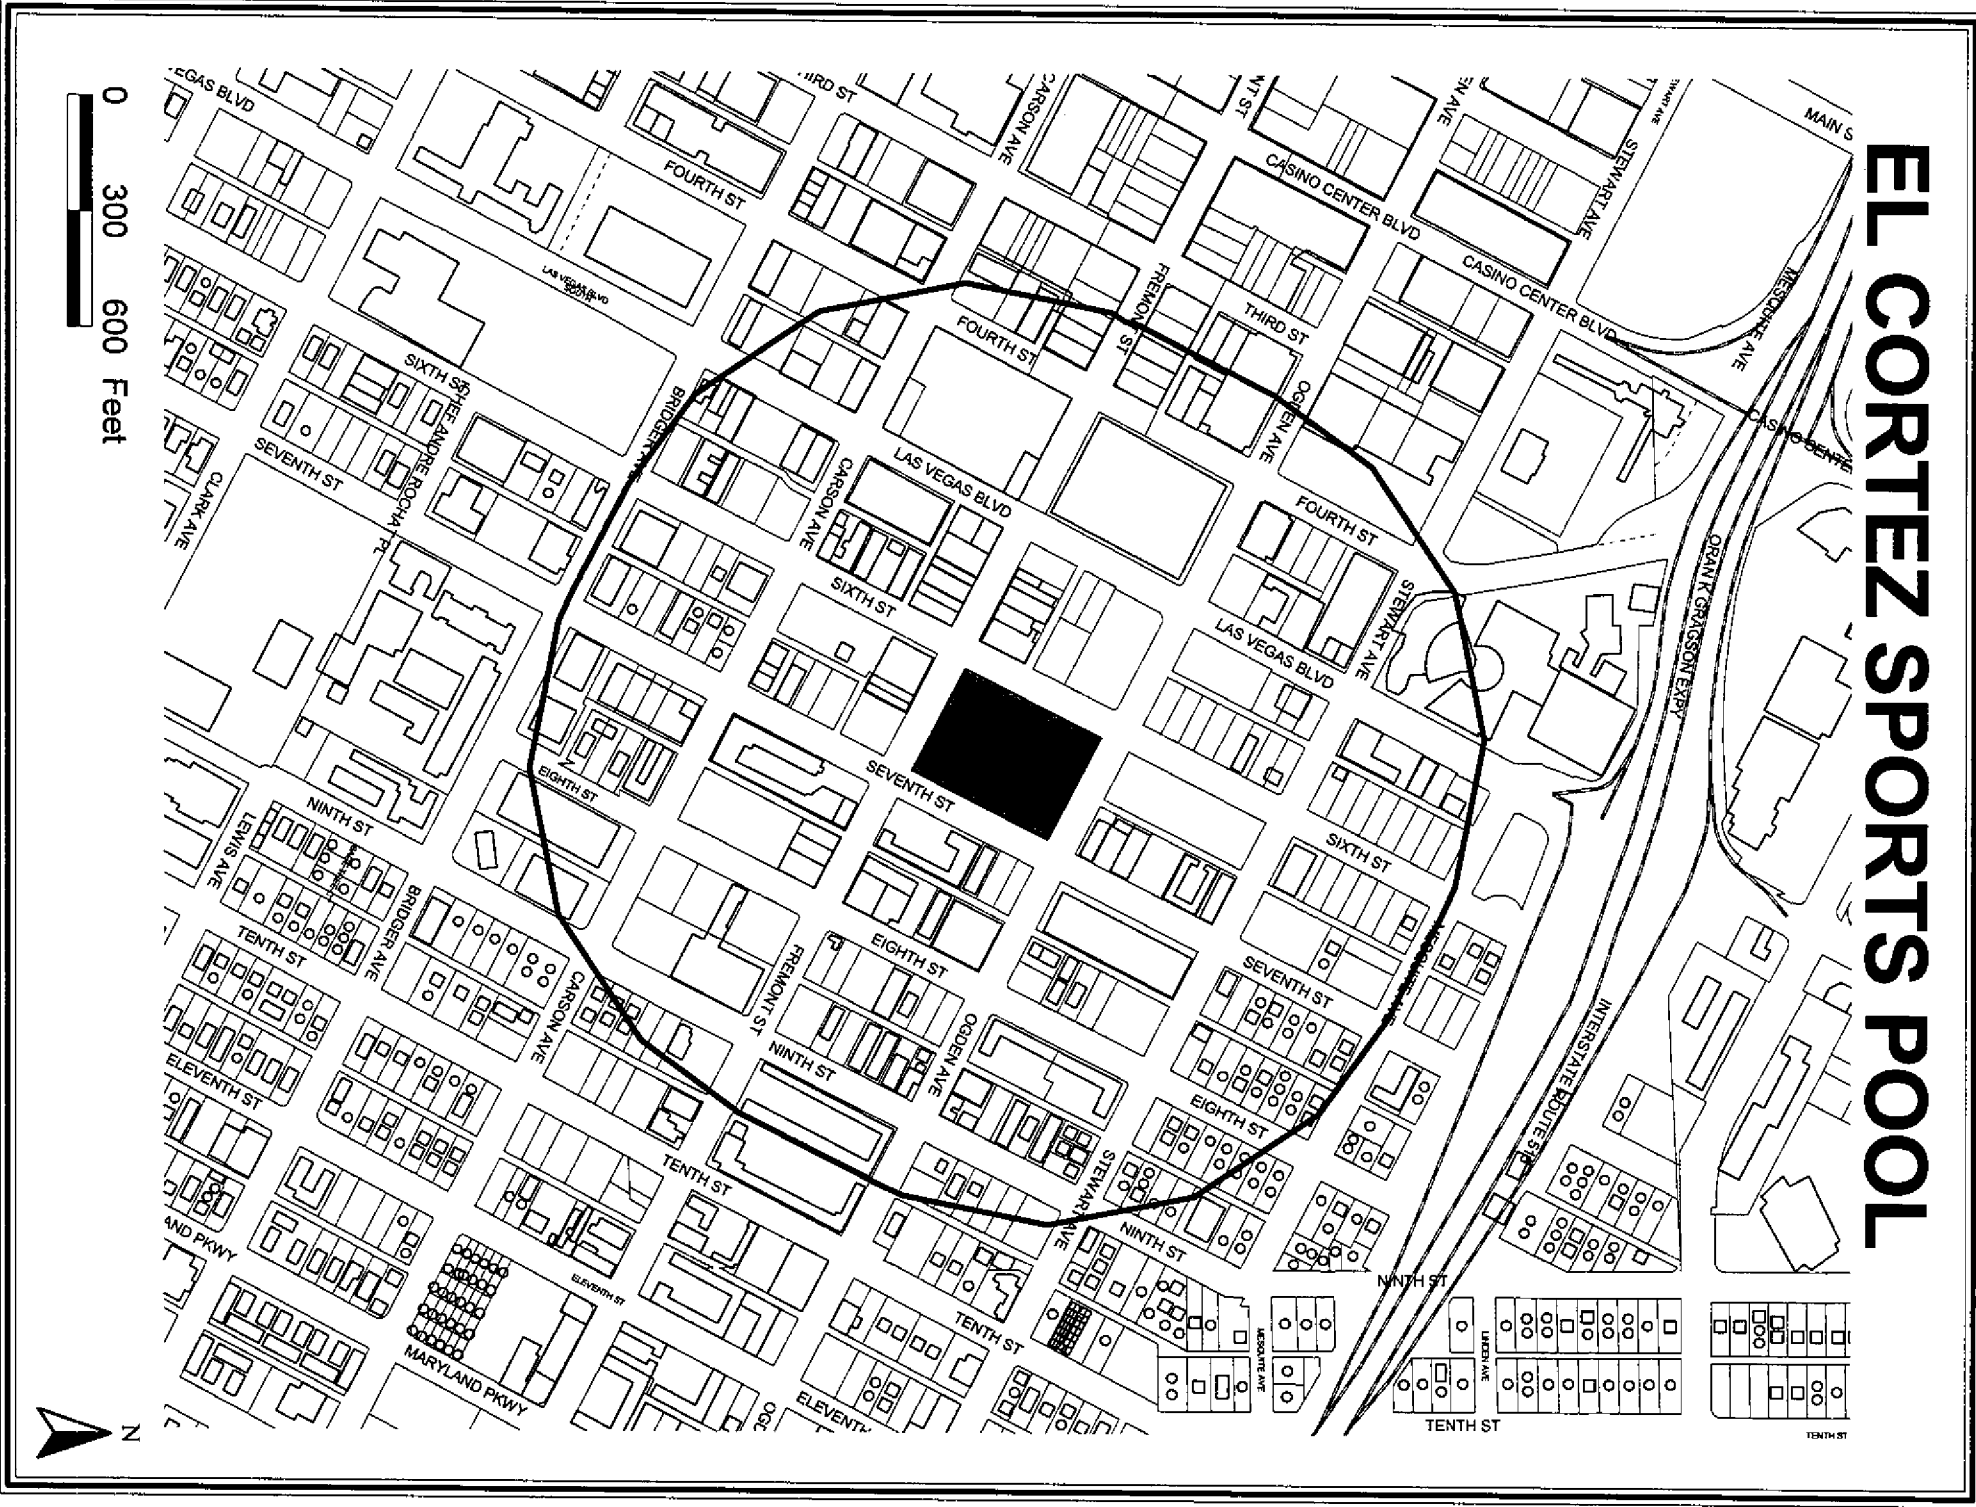

EL CORTEZ SPORTS POOL

0 300 600 Feet