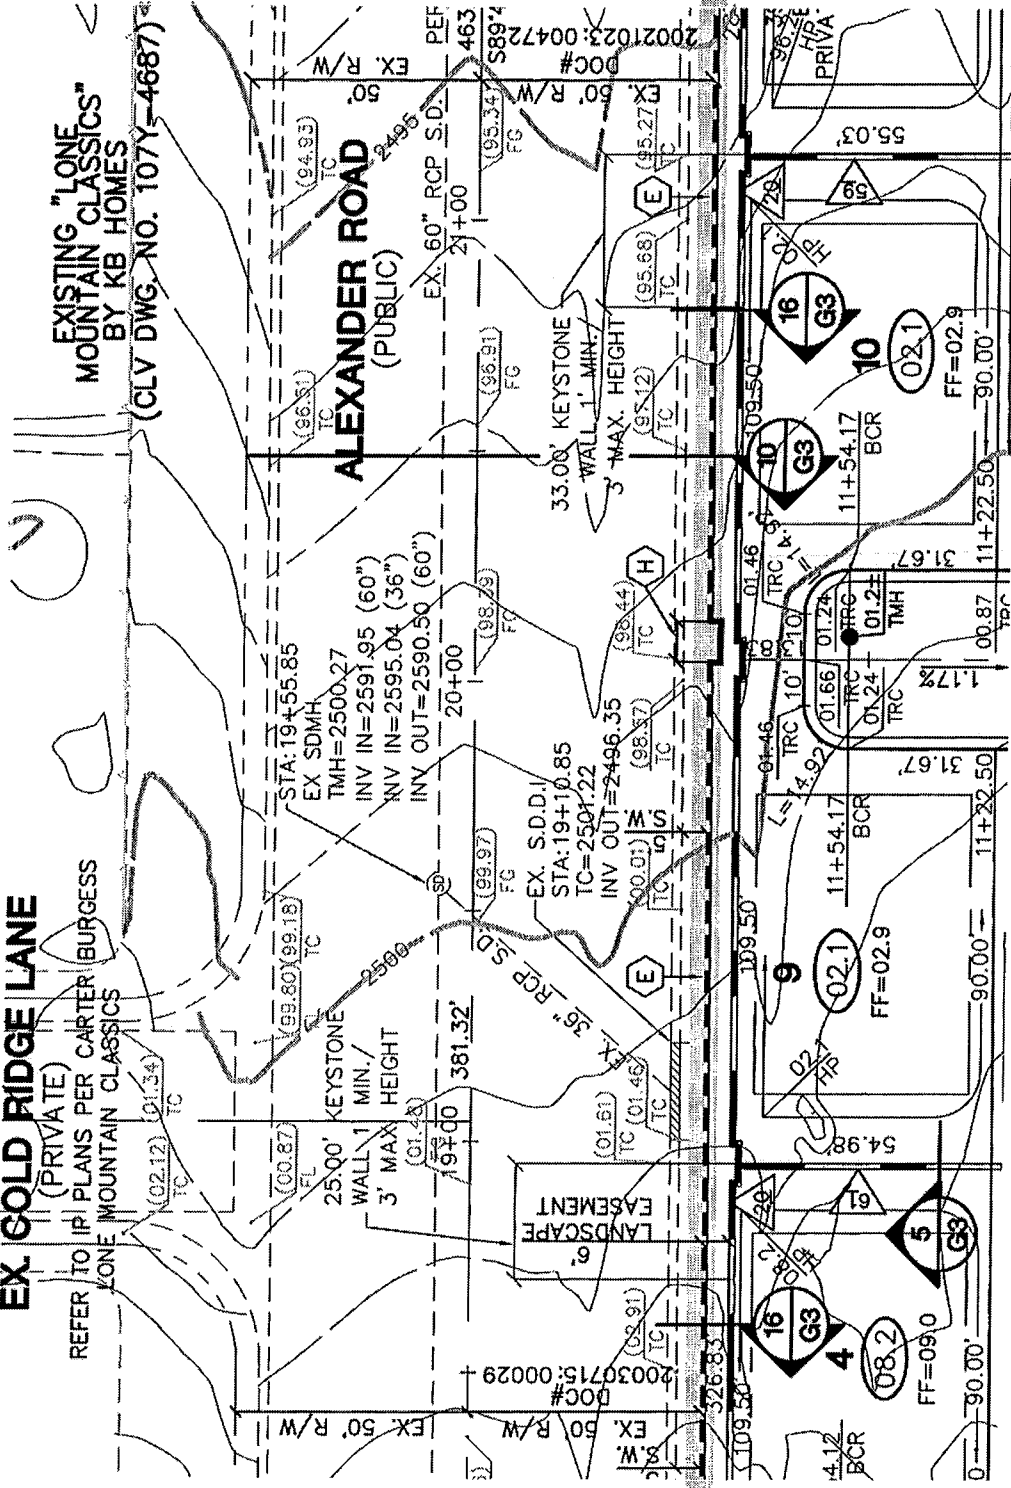

EX. GOLD RIDGE LANE

(PRIVATE)
REFER TO IP PLANS PER CARTER BURGESS
LONE MOUNTAIN CLASSICS

EXISTING "LONE
MOUNTAIN CLASSICS"
BY KB HOMES
(CLV DWG. NO. 107Y-4687)

RECEIVED
FEB 06 2007

2

DAY DAWN FUSION
KEYSTONE WALL LOCATION

vtn
nevada

ROC-18341 02-07-07 CC