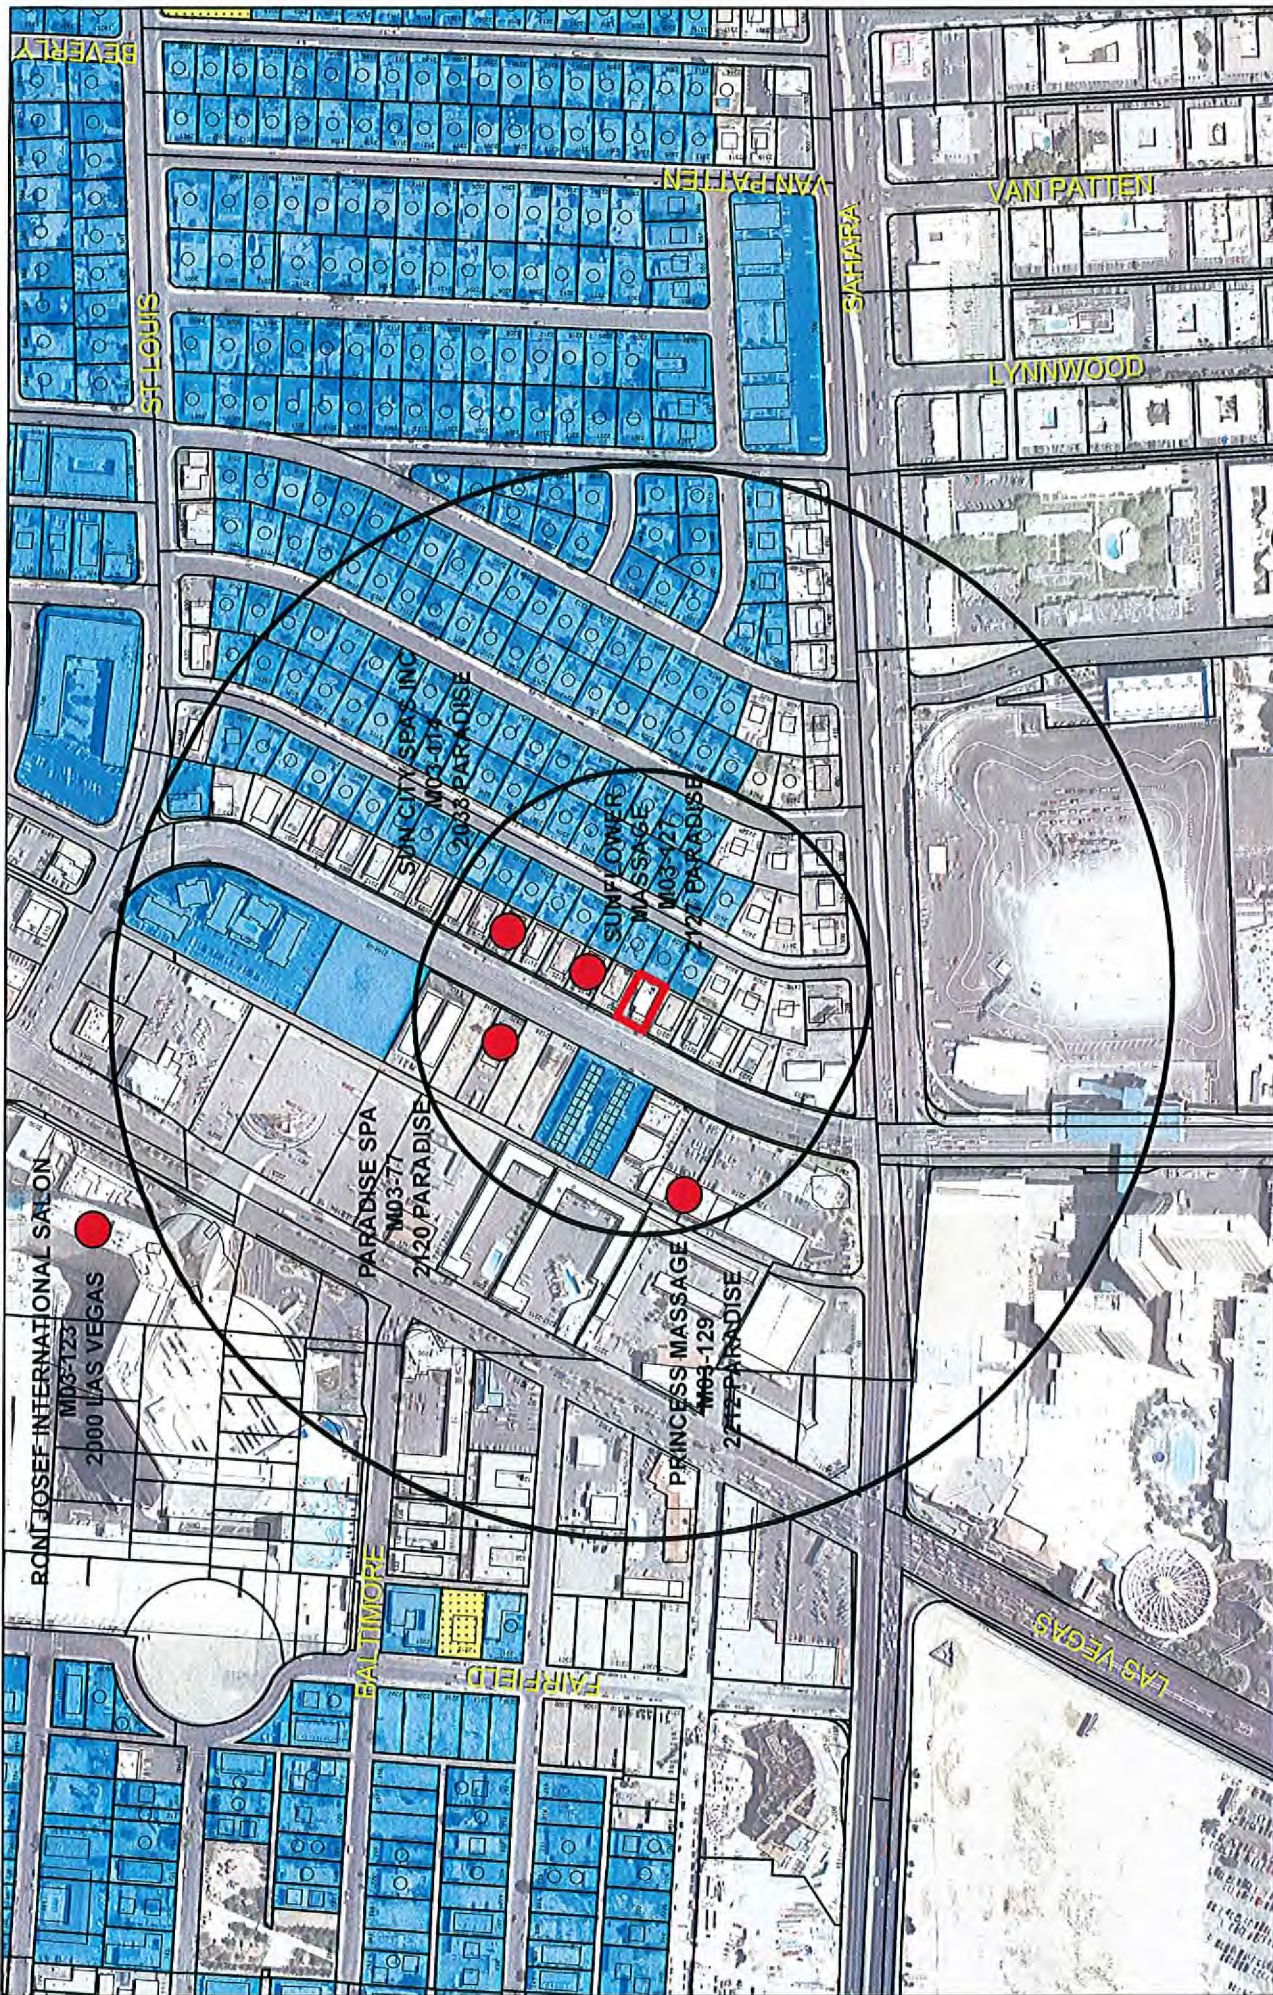

CASE: **SUP-17739**
 RADIUS: 1000 FT
 ZONING OF SUBJECT PROPERTY: C-1 (LIMITED COMMERCIAL)

CASE: **SUP-17739**

RADIUS: 1000 FT

ZONING OF SUBJECT PROPERTY: C-1 (LIMITED COMMERCIAL)

SUP-17739

Business Licenses

- Massage Establishment
- Child Care/Children Facility

Protected Landuses

- RELIGIOUS
- CITY PARKS
- SCHOOLS

- Subject Property
- Residential Property
- Buffer