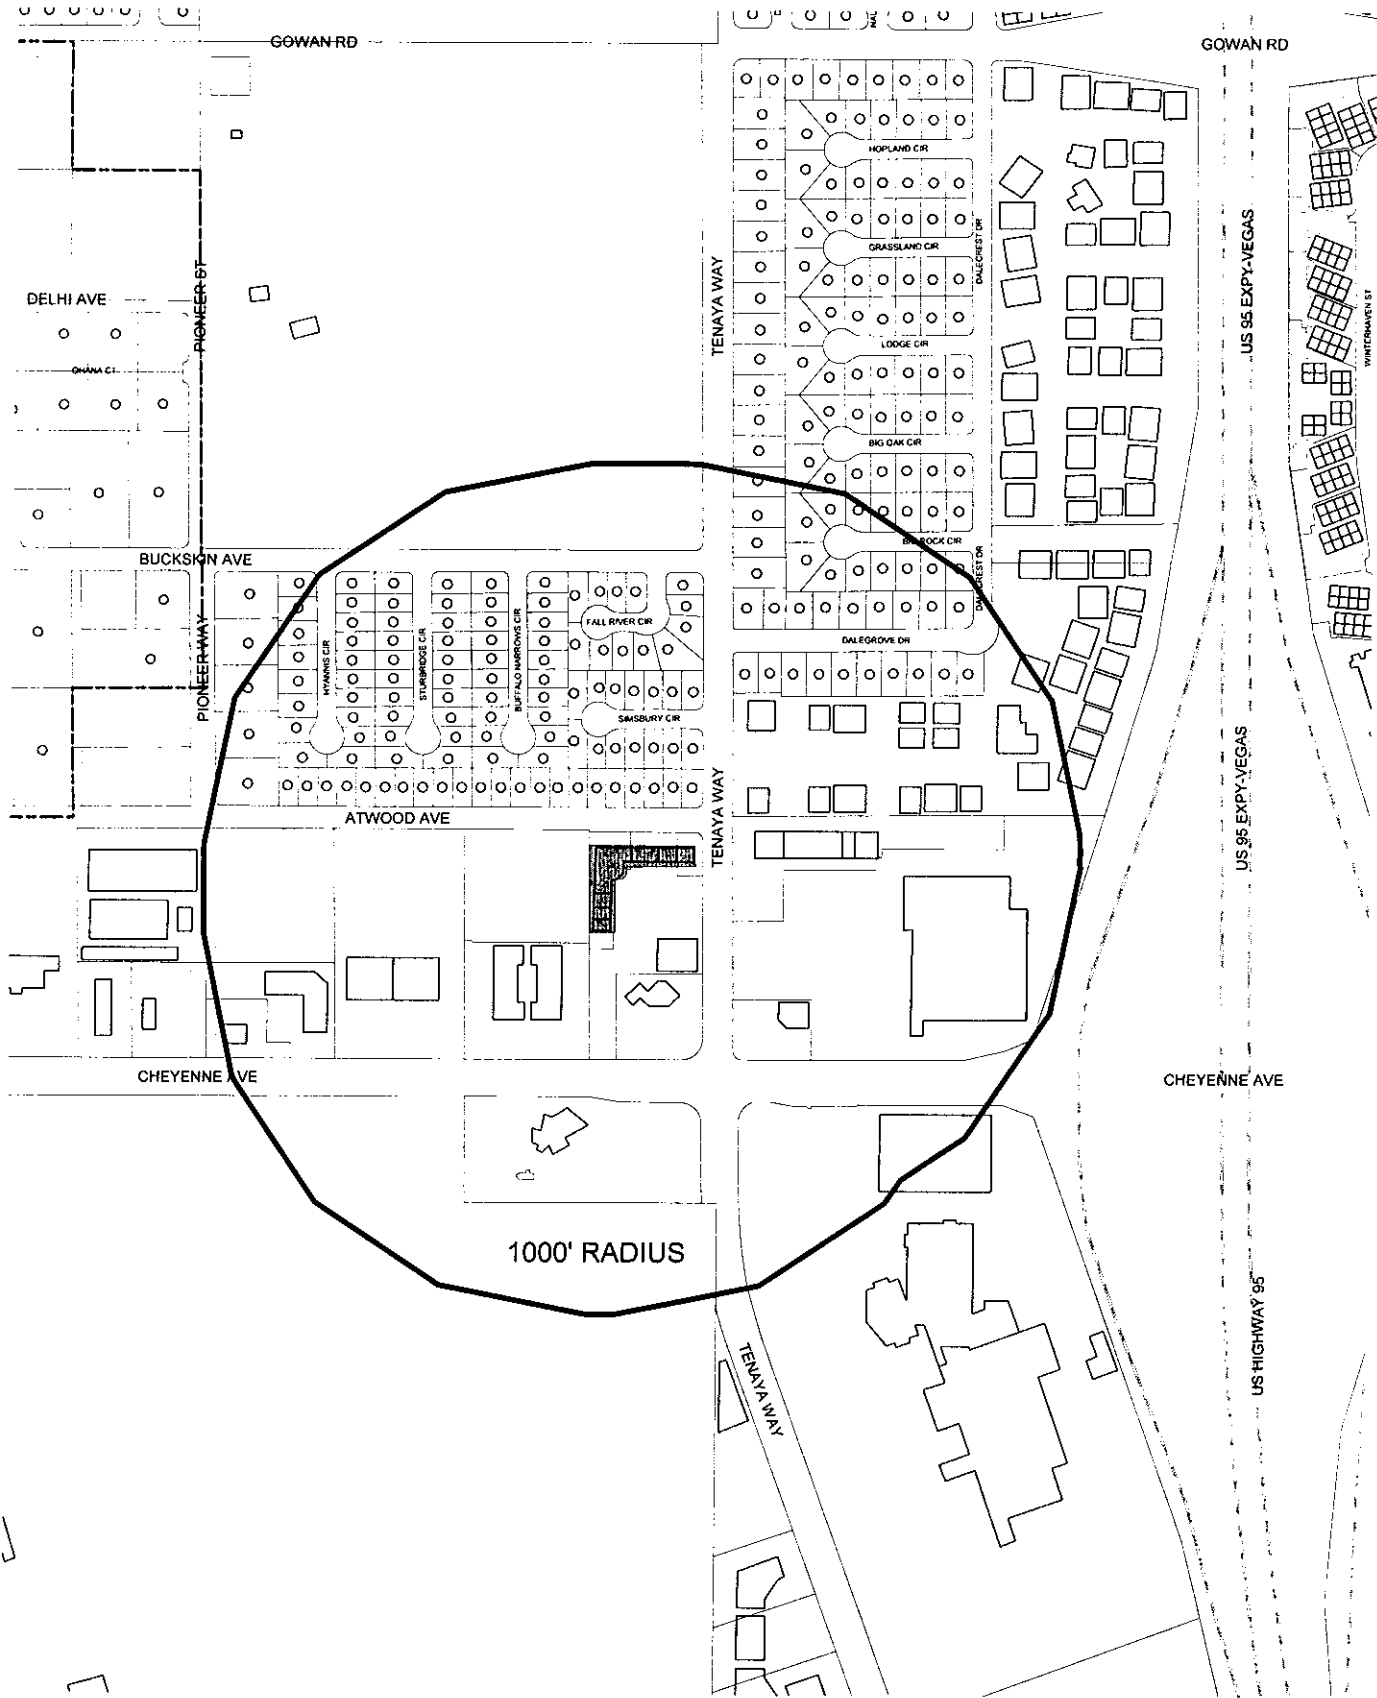

ATF BLACK BELT ACADEMY

1000' RADIUS

0 200 400 Feet