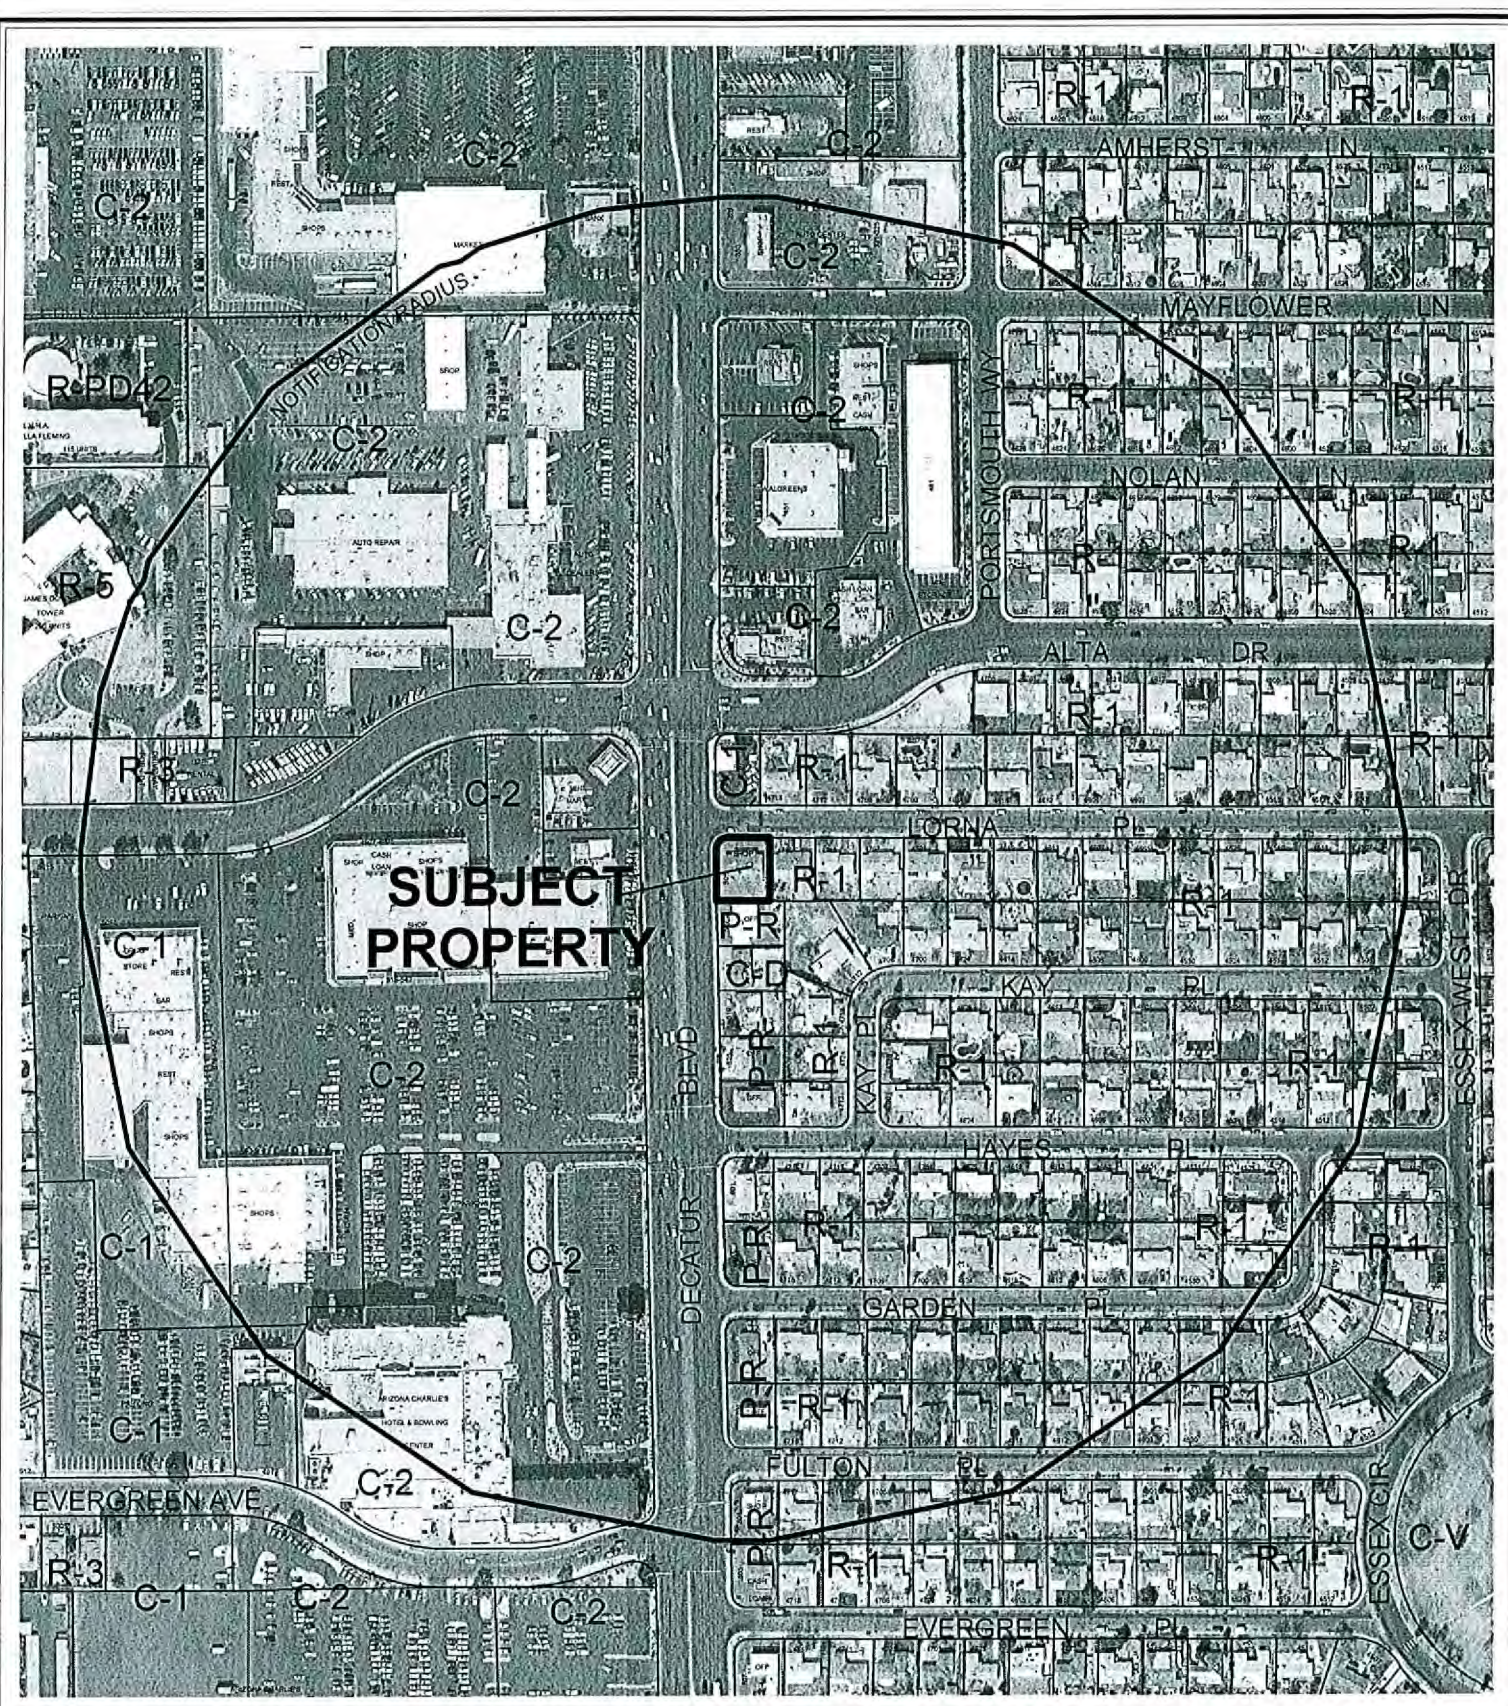

CASE: VAR-16165

RADIUS: 1000 FT

ZONING OF SUBJECT PROPERTY: P-R (PROFESSIONAL OFFICE AND PARKING)

0 200 400 Feet

**SUBJECT
PROPERTY**

CASE: **VAR-16165**

RADIUS: 1000 FT

ZONING OF SUBJECT PROPERTY: P-R (PROFESSIONAL OFFICE AND PARKING)