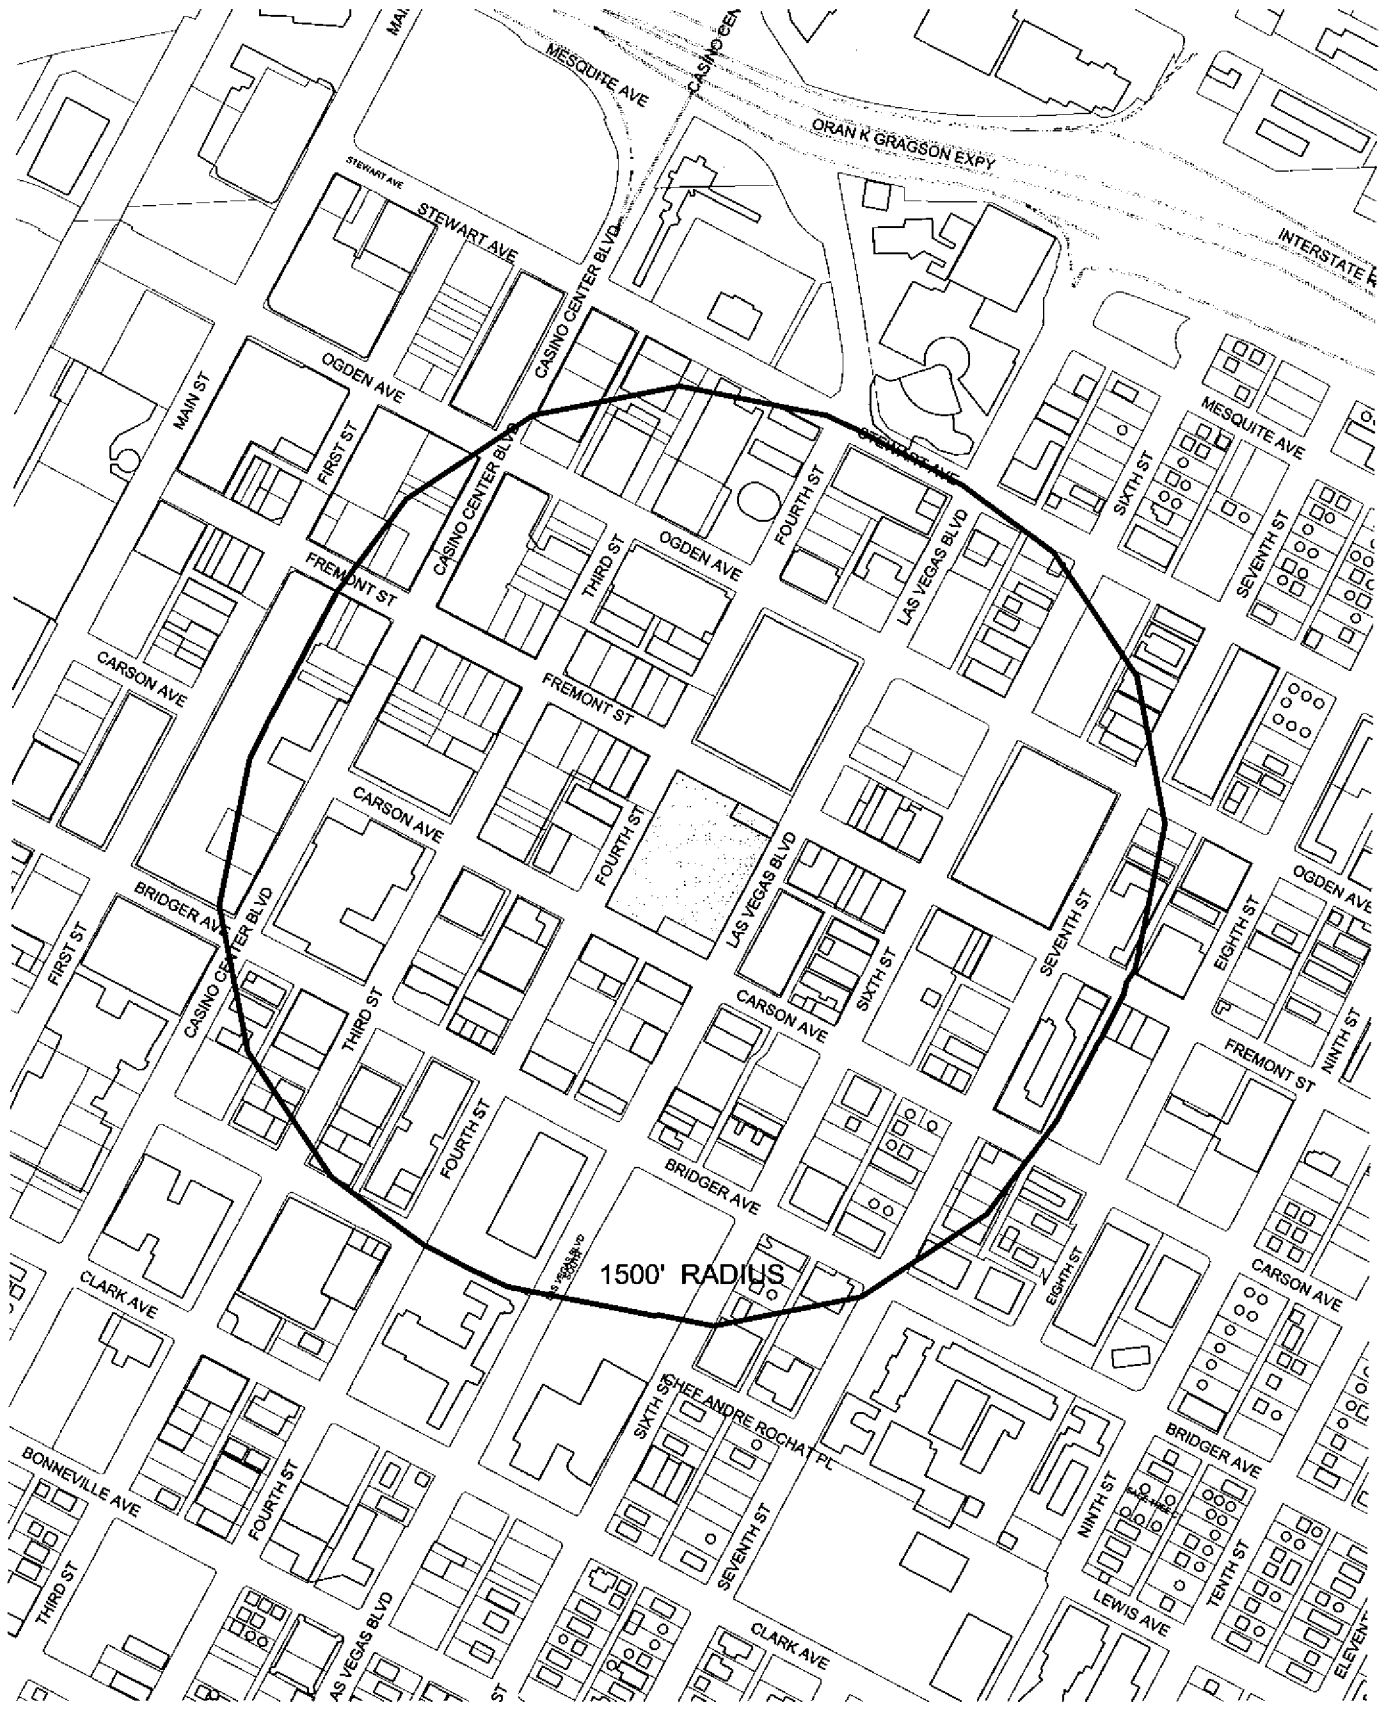

# BRASS NIGHTCLUB

1500' RADIUS

0 200 400 Feet