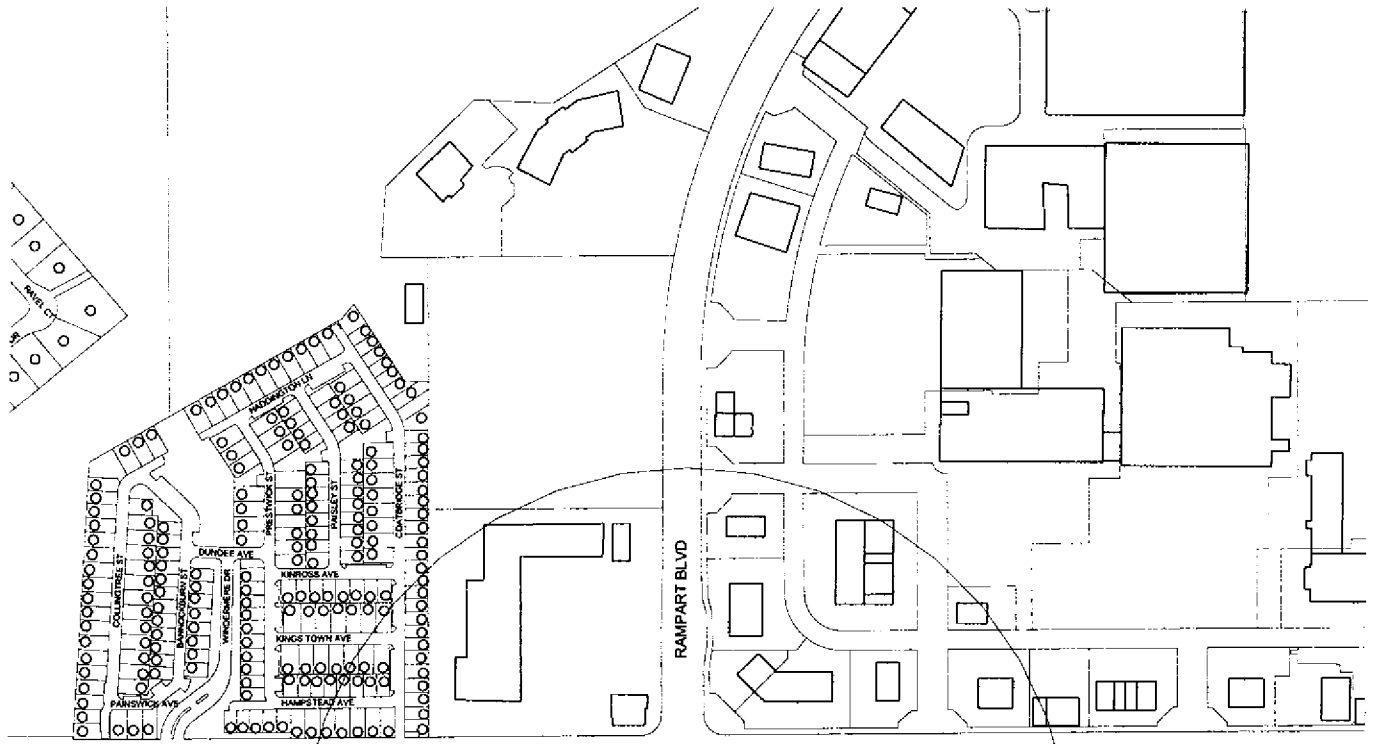

# MARTINI'S

CHARLESTON BLVD

RAMPART BLVD

1,500' RADIUS

FORT APACHE RD

0 200 400 Feet