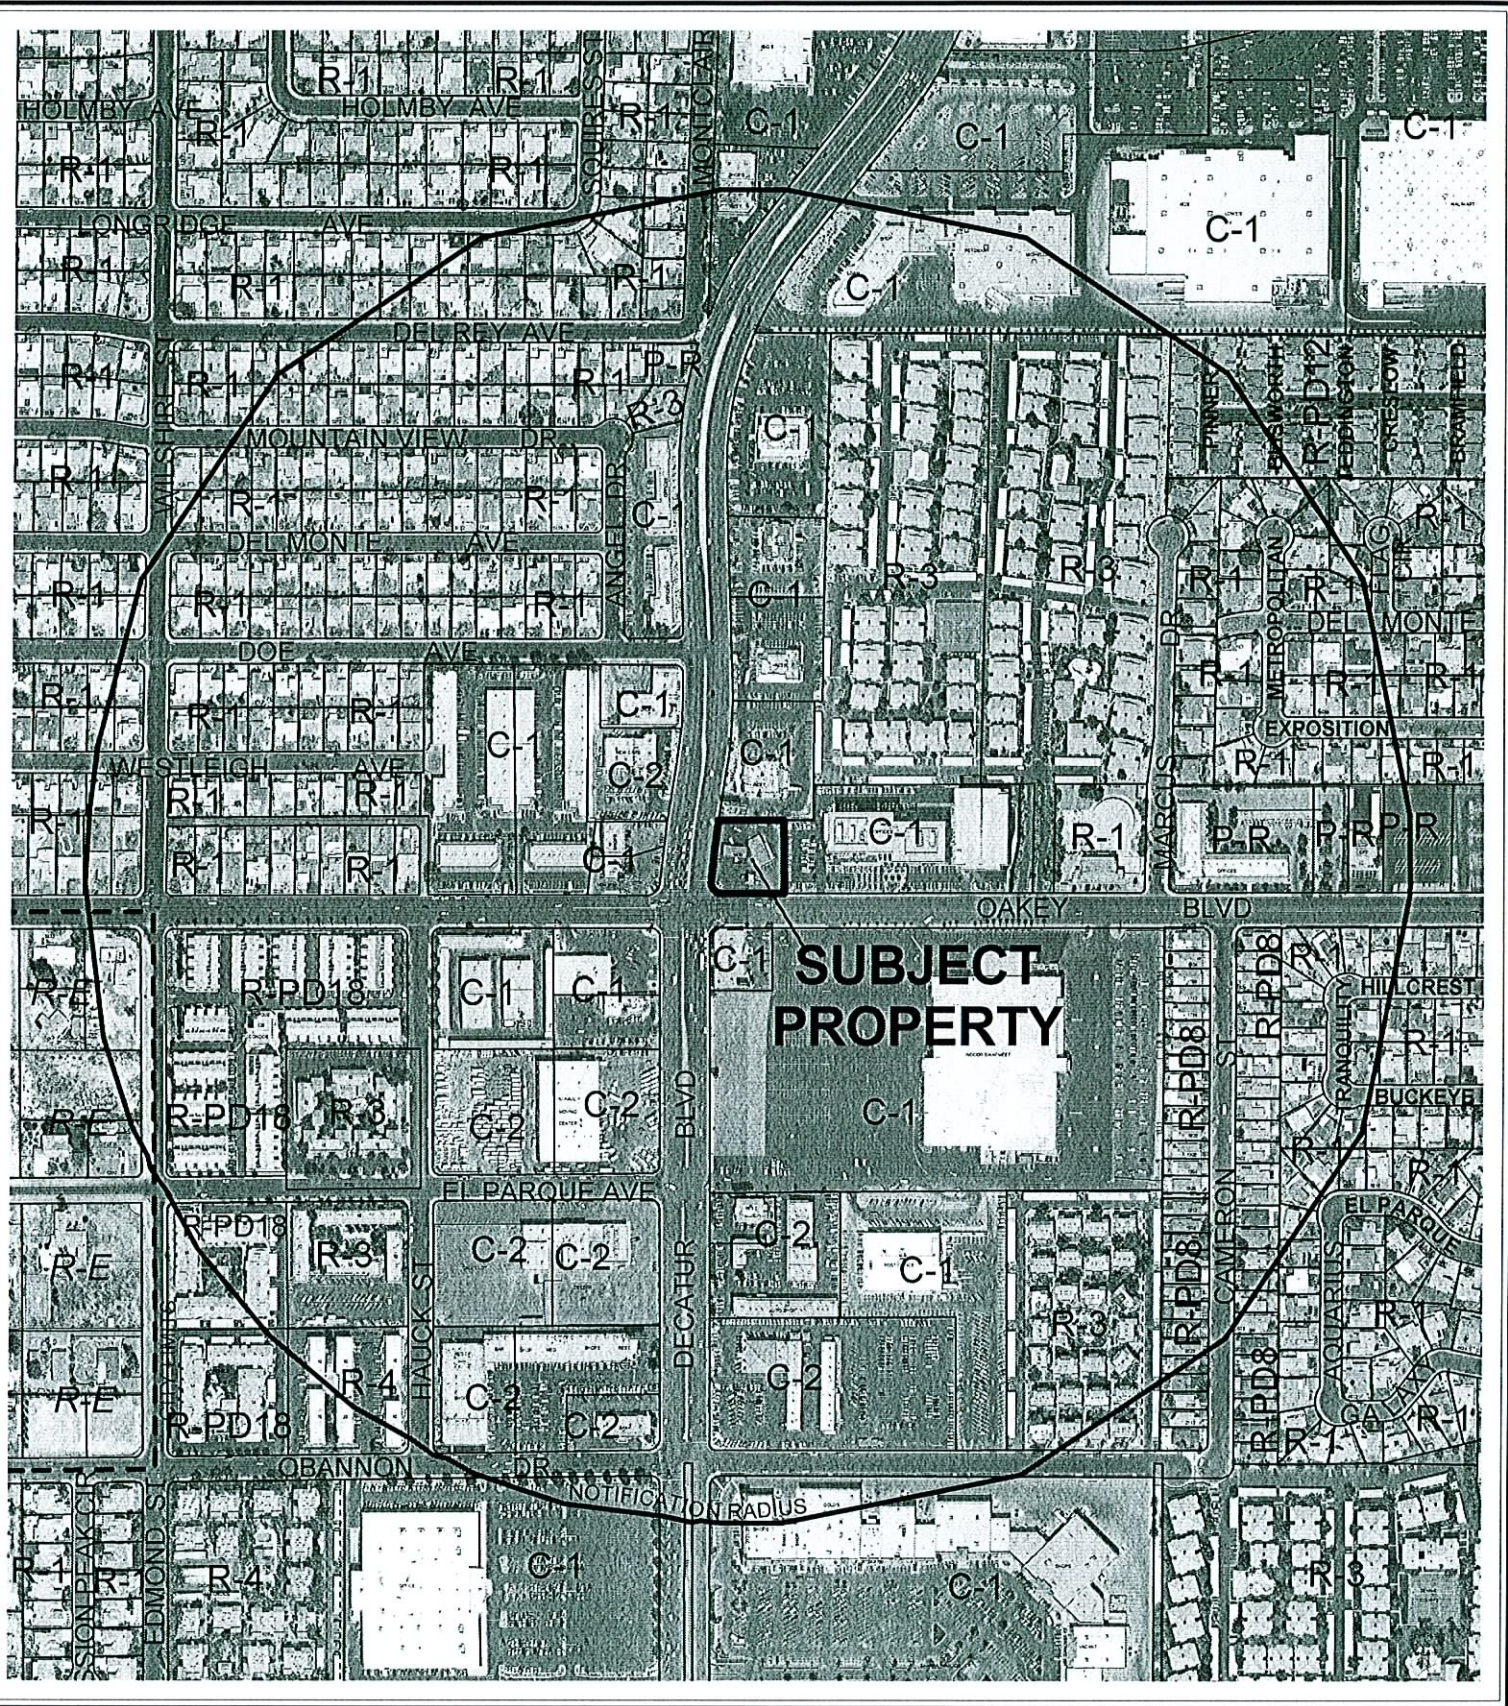

CASE: **VAR-16161**

RADIUS: 1500 FT

ZONING OF SUBJECT PROPERTY: C-1 (LIMITED COMMERCIAL)

0 300 600 Feet

CASE: **VAR-16161**

RADIUS: 1500 FT

ZONING OF SUBJECT PROPERTY: C-1 (LIMITED COMMERCIAL)