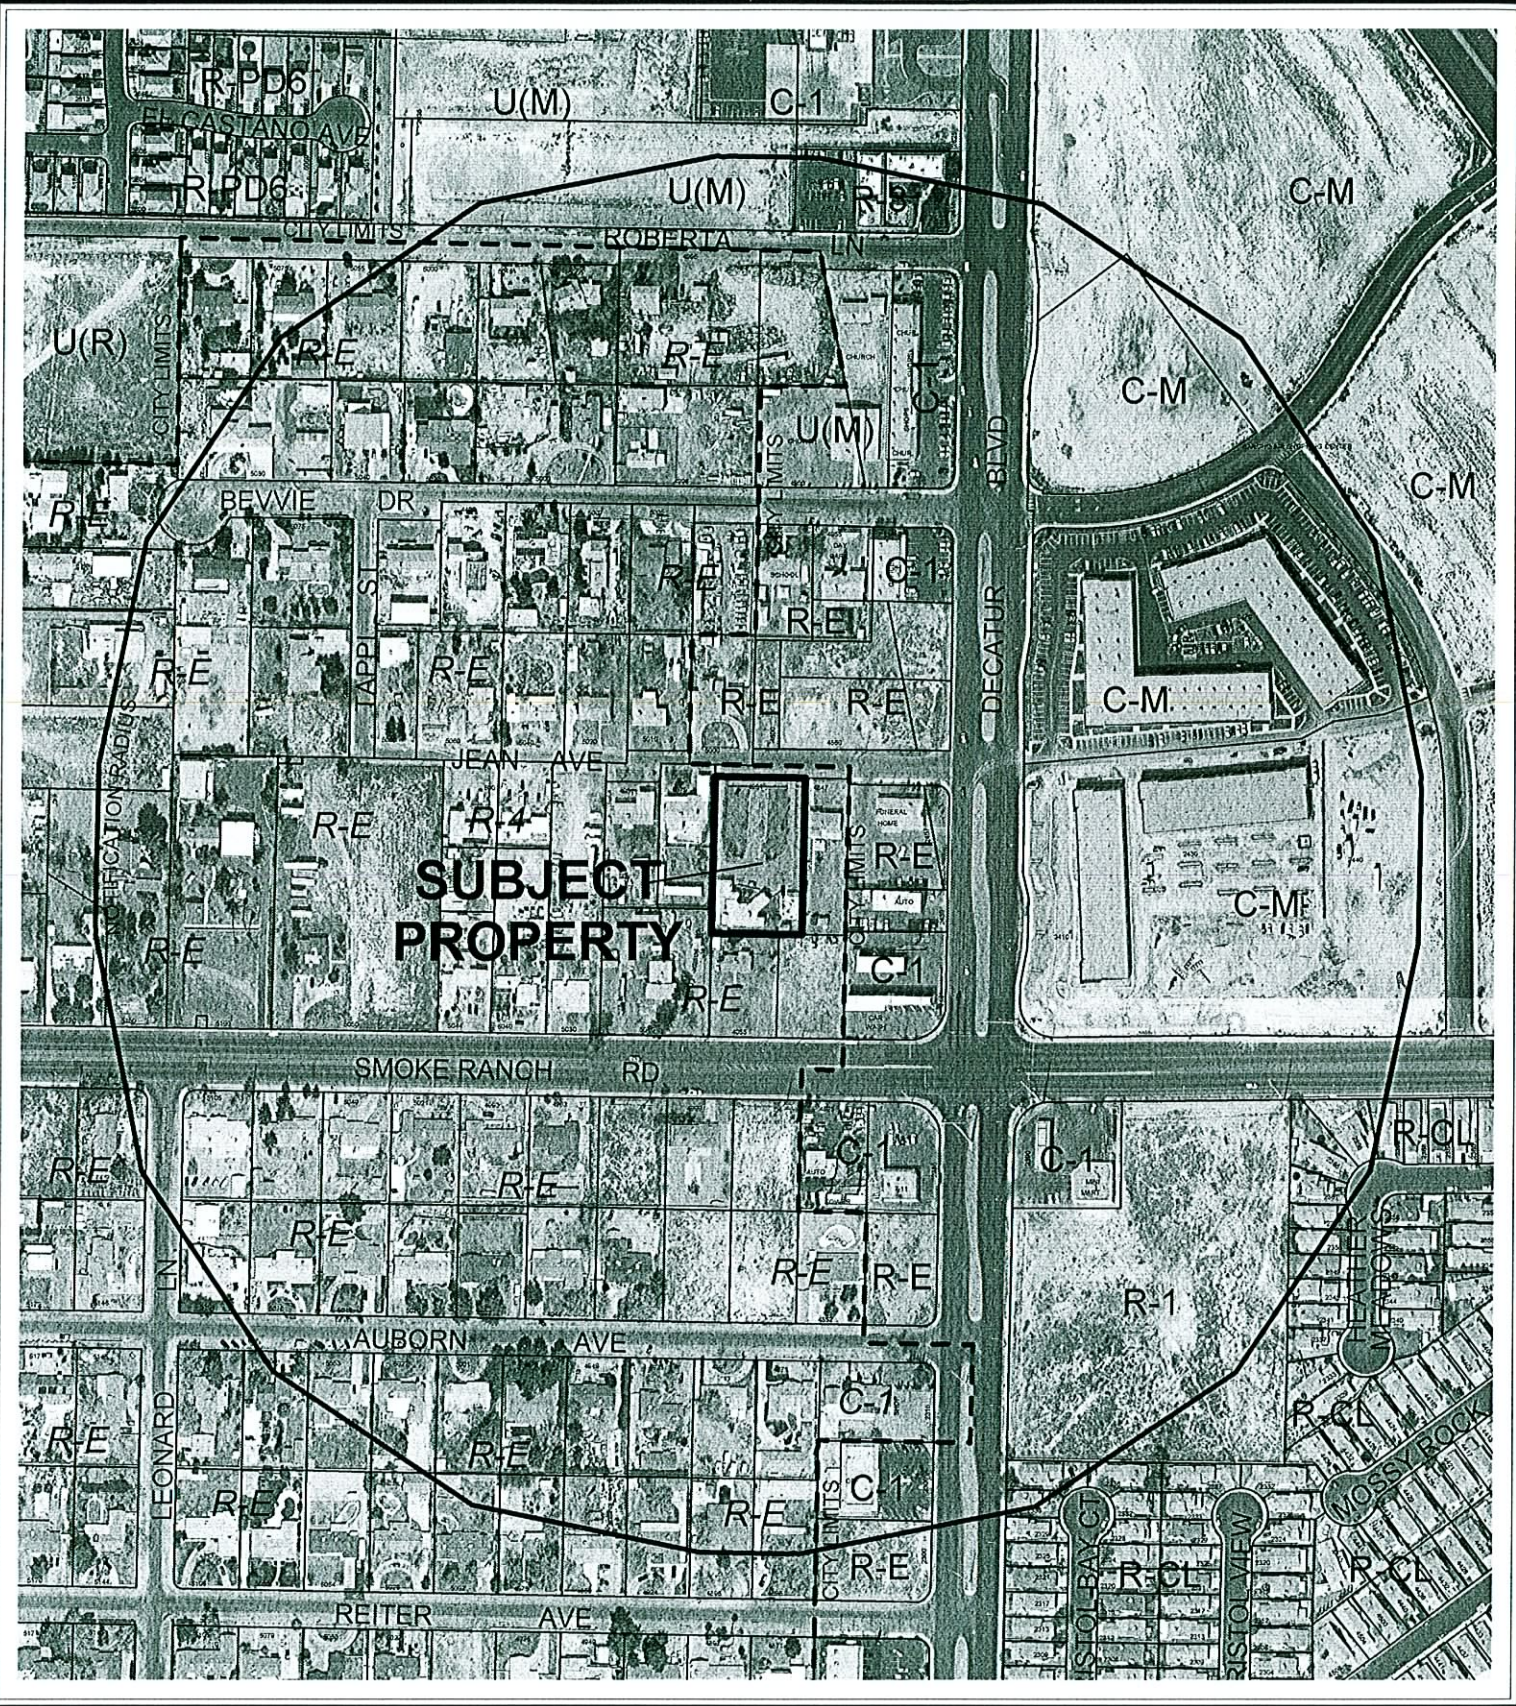

CASE: **SUP-16176**

RADIUS: 1000 FT

ZONING OF SUBJECT PROPERTY: R-E (RESIDENCE ESTATES)

0 200 400 Feet

**SUBJECT
PROPERTY**

CASE: **SUP-16176**

RADIUS: 1000 FT

ZONING OF SUBJECT PROPERTY: R-E (RESIDENCE ESTATES)