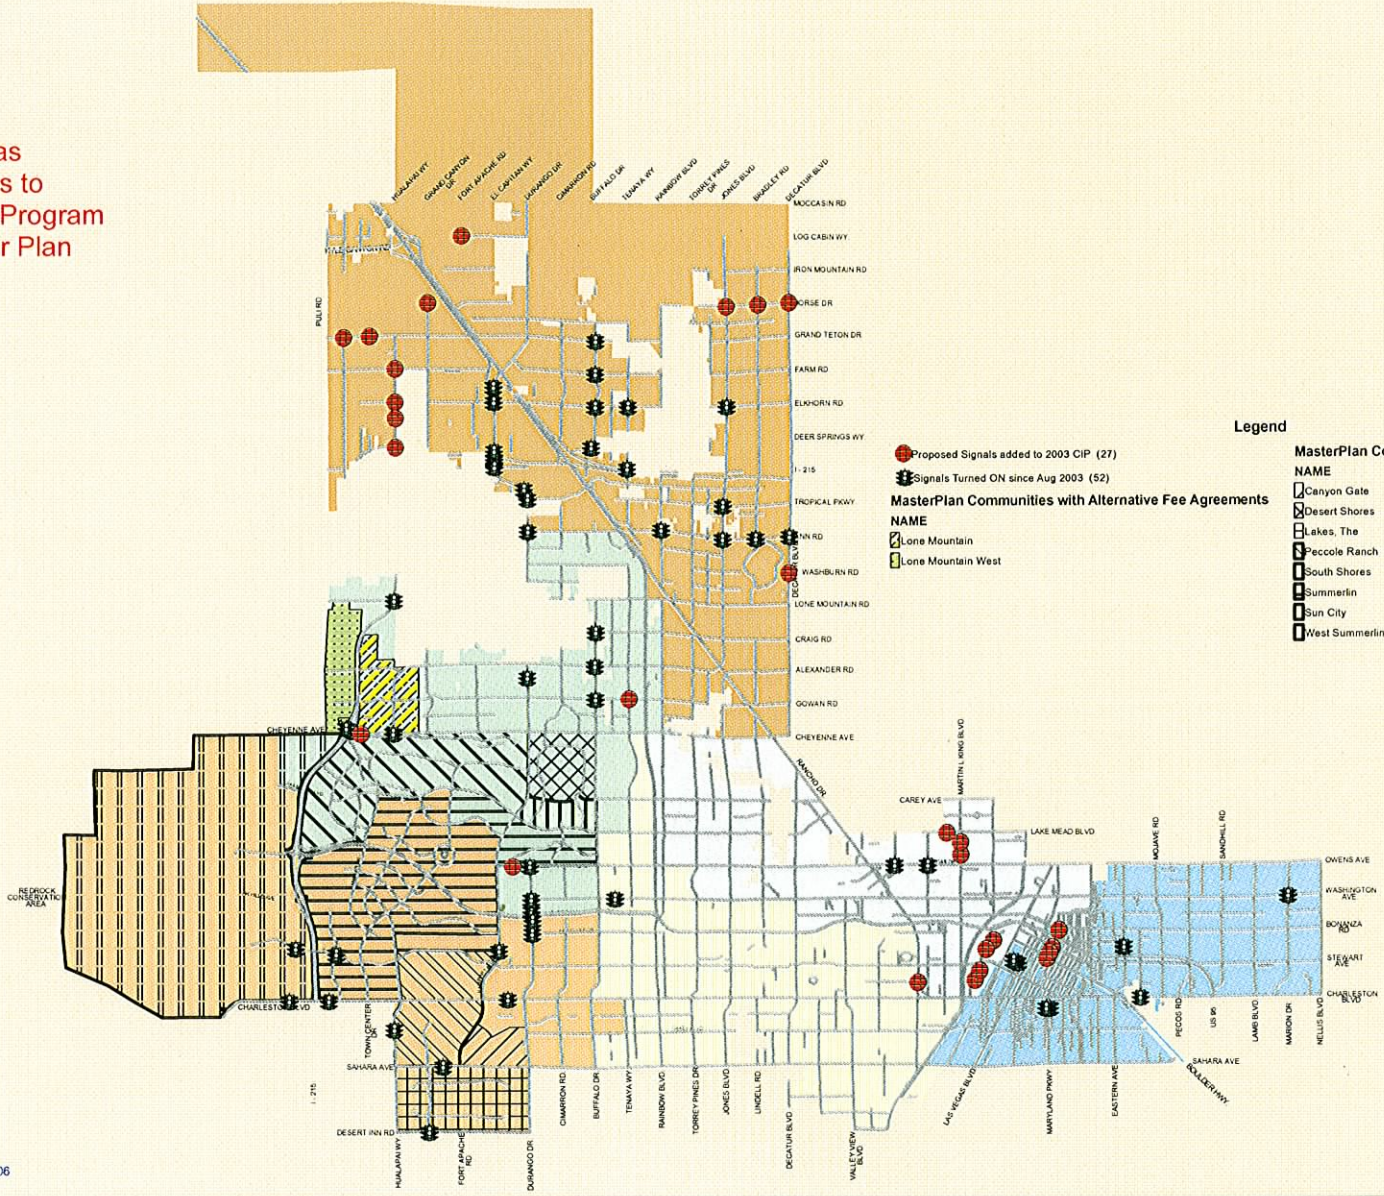

# City of Las Vegas Proposed Updates to Capital Improvements Program Traffic Signal Master Plan

- Proposed Signals added to 2003 CIP (27)
- Signals Turned ON since Aug 2003 (52)

**MasterPlan Communities with Alternative Fee Agreements**  
NAME

- Lone Mountain
- Lone Mountain West

**Legend**

**MasterPlan Communities Exempt from TIF Program**

- NAME
- Canyon Gate
  - Desert Shores
  - Lakes, The
  - Peccole Ranch
  - South Shores
  - Summerlin
  - Sun City
  - West Summerlin